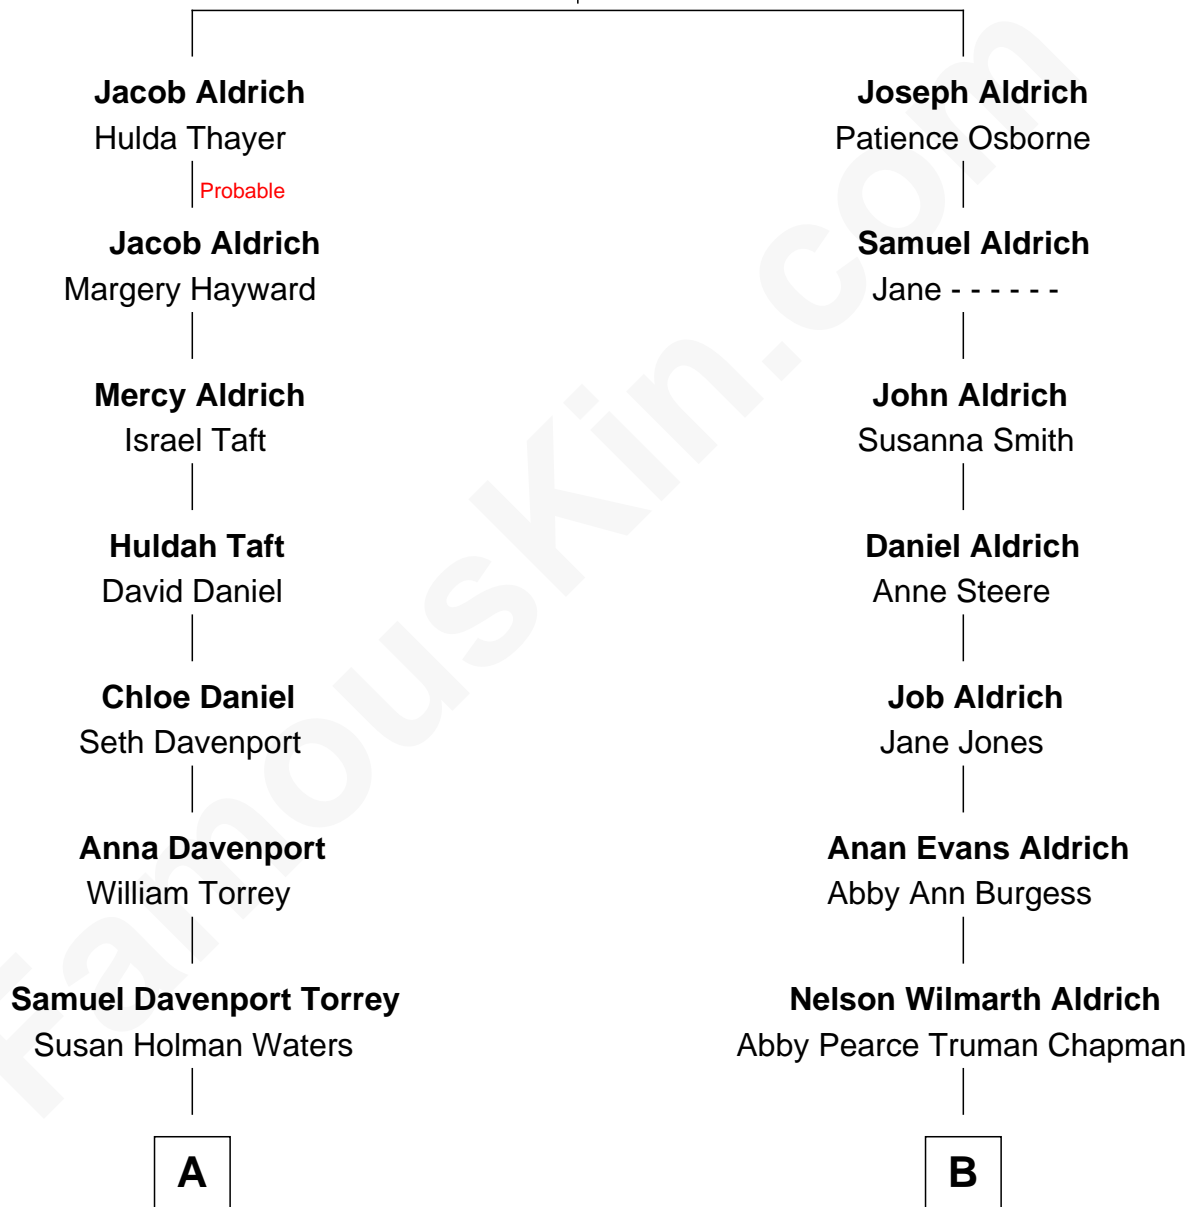

FamousKin.com Relationship Chart of

William Howard Taft

27th U.S. President

8th cousin of

Nelson Rockefeller

41st U.S. Vice-President

George Aldrich

Katherine Seald

A

Louisa Maria Torrey

Alphonso Taft

William Howard Taft

27th U.S. President

B

Abby Greene Aldrich

John Davison Rockefeller