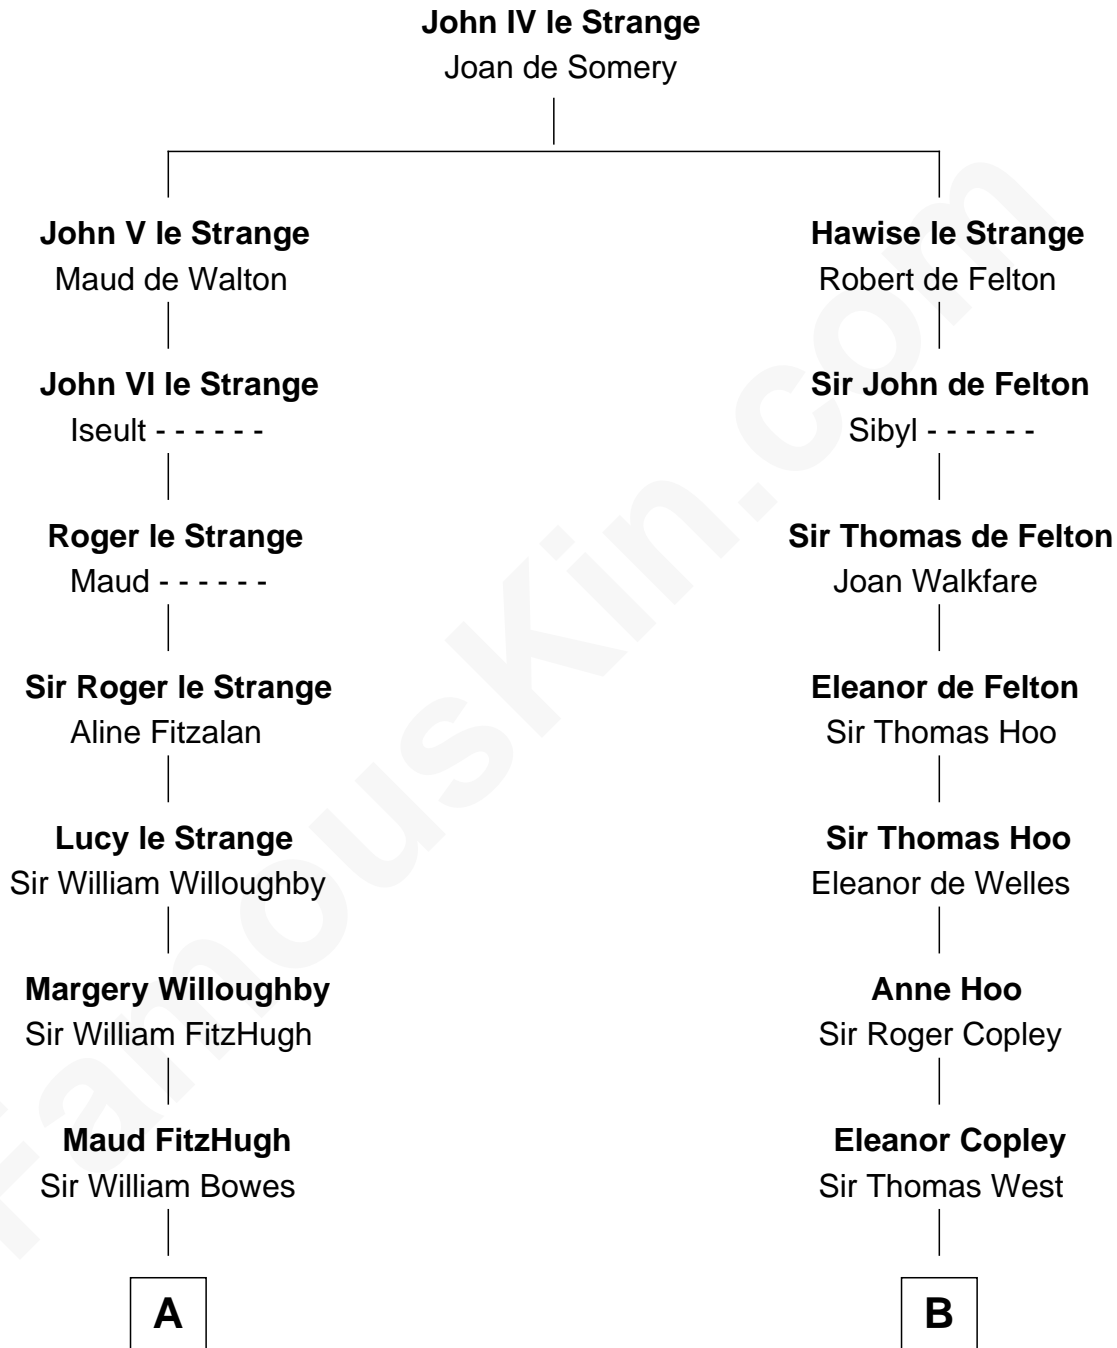

**FamousKin.com**  
**Relationship Chart of**  
**William Howard Taft**  
*27th U.S. President*

**20th cousin 1 time removed of**  
**Nelson Rockefeller**  
*41st U.S. Vice-President*

**C**

**Rhoda Rawson**

Aaron Taft

**Peter Rawson Taft**

Sylvia Howard

**Alphonso Taft**

Louisa Maria Torrey

**William Howard Taft**

*27th U.S. President*

**D**

**Lucy Avery**

Godfrey Lewis Rockefeller

**William Avery Rockefeller**

Eliza Davison

**John Davison Rockefeller**

Laura Celestia Spelman

**John Davison Rockefeller**

Abby Greene Aldrich

**Nelson Rockefeller**

*41st U.S. Vice-President*

FamousKin.com