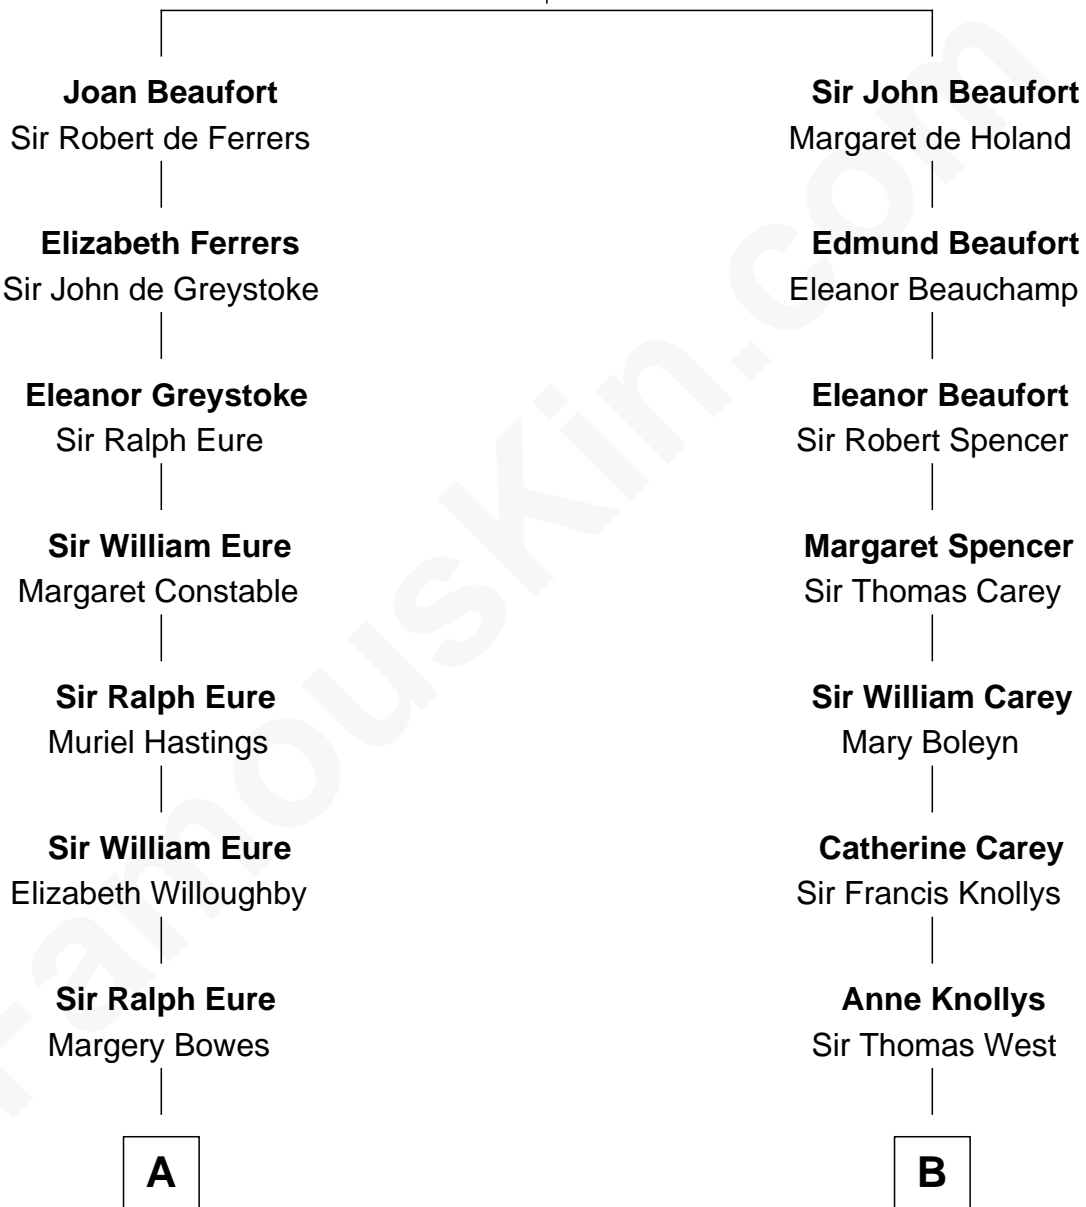

**FamousKin.com**  
**Relationship Chart of**  
**William Howard Taft**  
*27th U.S. President*

17th cousin 1 time removed of

**Nelson Rockefeller**  
*41st U.S. Vice-President*

**John of Gaunt**  
 Katherine Roet

C

**John Davison Rockefeller**

Abby Greene Aldrich

**Nelson Rockefeller**

*41st U.S. Vice-President*

FamousKin.com