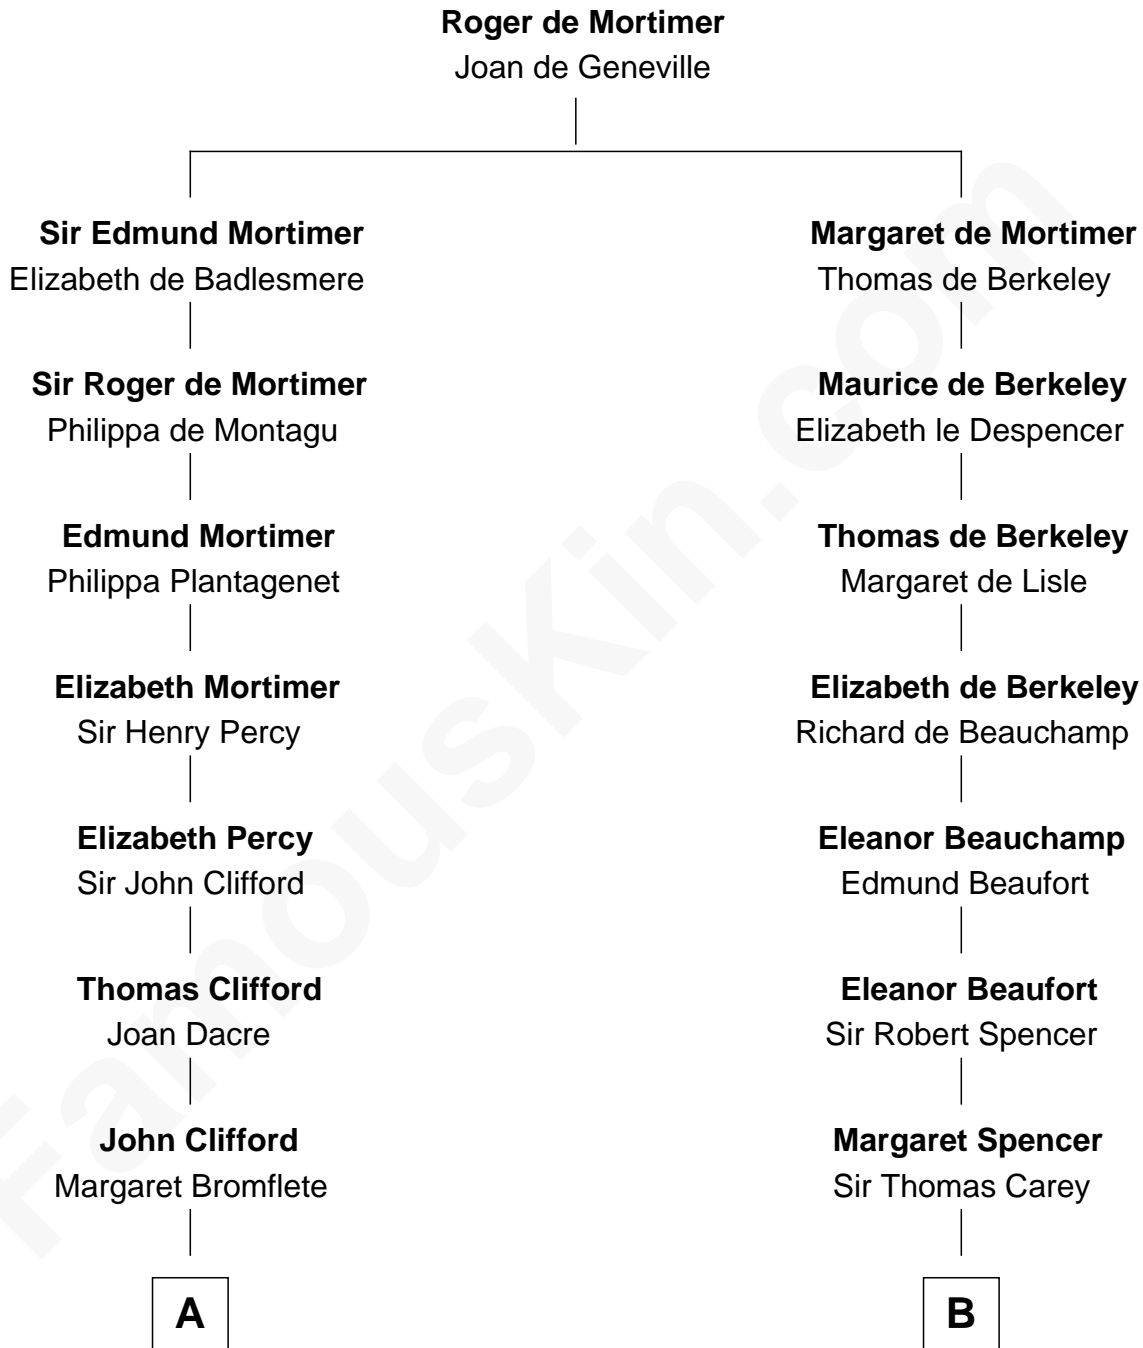

**FamousKin.com**  
**Relationship Chart of**  
**William Howard Taft**  
*27th U.S. President*

20th cousin 1 time removed of  
**Nelson Rockefeller**  
*41st U.S. Vice-President*

**C**

**Rhoda Rawson**

Aaron Taft

**Peter Rawson Taft**

Sylvia Howard

**Alphonso Taft**

Louisa Maria Torrey

**William Howard Taft**

*27th U.S. President*

**D**

**Lucy Avery**

Godfrey Lewis Rockefeller

**William Avery Rockefeller**

Eliza Davison

**John Davison Rockefeller**

Laura Celestia Spelman

**John Davison Rockefeller**

Abby Greene Aldrich

**Nelson Rockefeller**

*41st U.S. Vice-President*

FamousKin.com