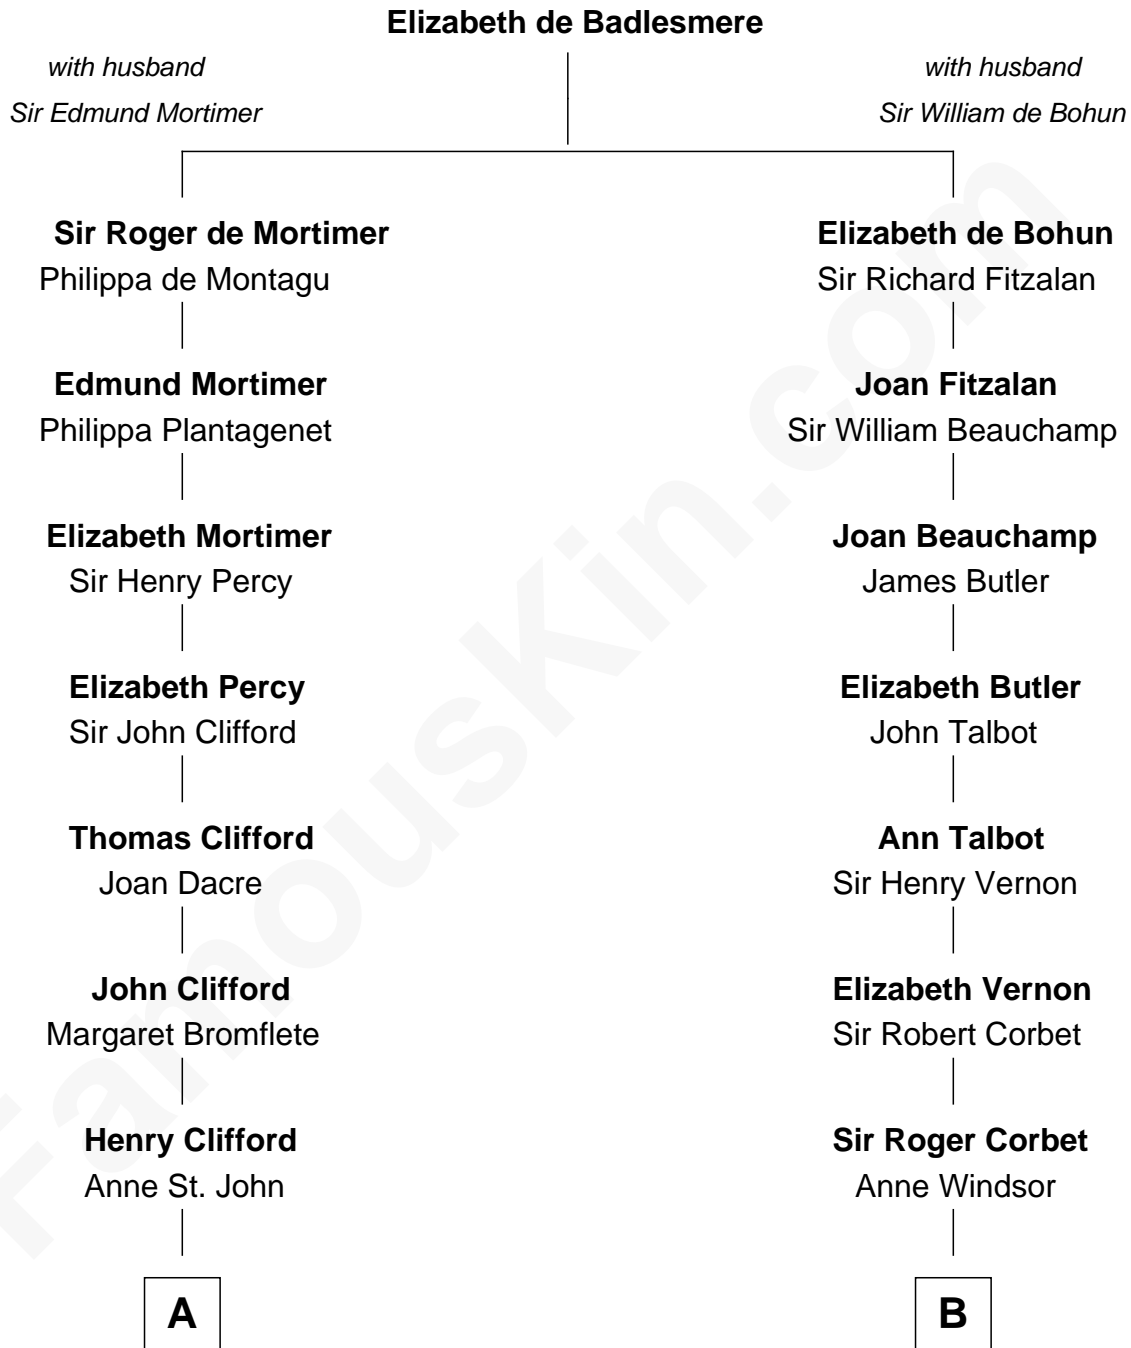

FamousKin.com
Relationship Chart of
William Howard Taft
27th U.S. President

19th cousin 1 time removed of
Nelson Rockefeller
41st U.S. Vice-President

C

Peter Rawson Taft

Sylvia Howard

Alphonso Taft

Louisa Maria Torrey

William Howard Taft

27th U.S. President

D

William Avery Rockefeller

Eliza Davison

John Davison Rockefeller

Laura Celestia Spelman

John Davison Rockefeller

Abby Greene Aldrich

Nelson Rockefeller

41st U.S. Vice-President

FamousKin.com