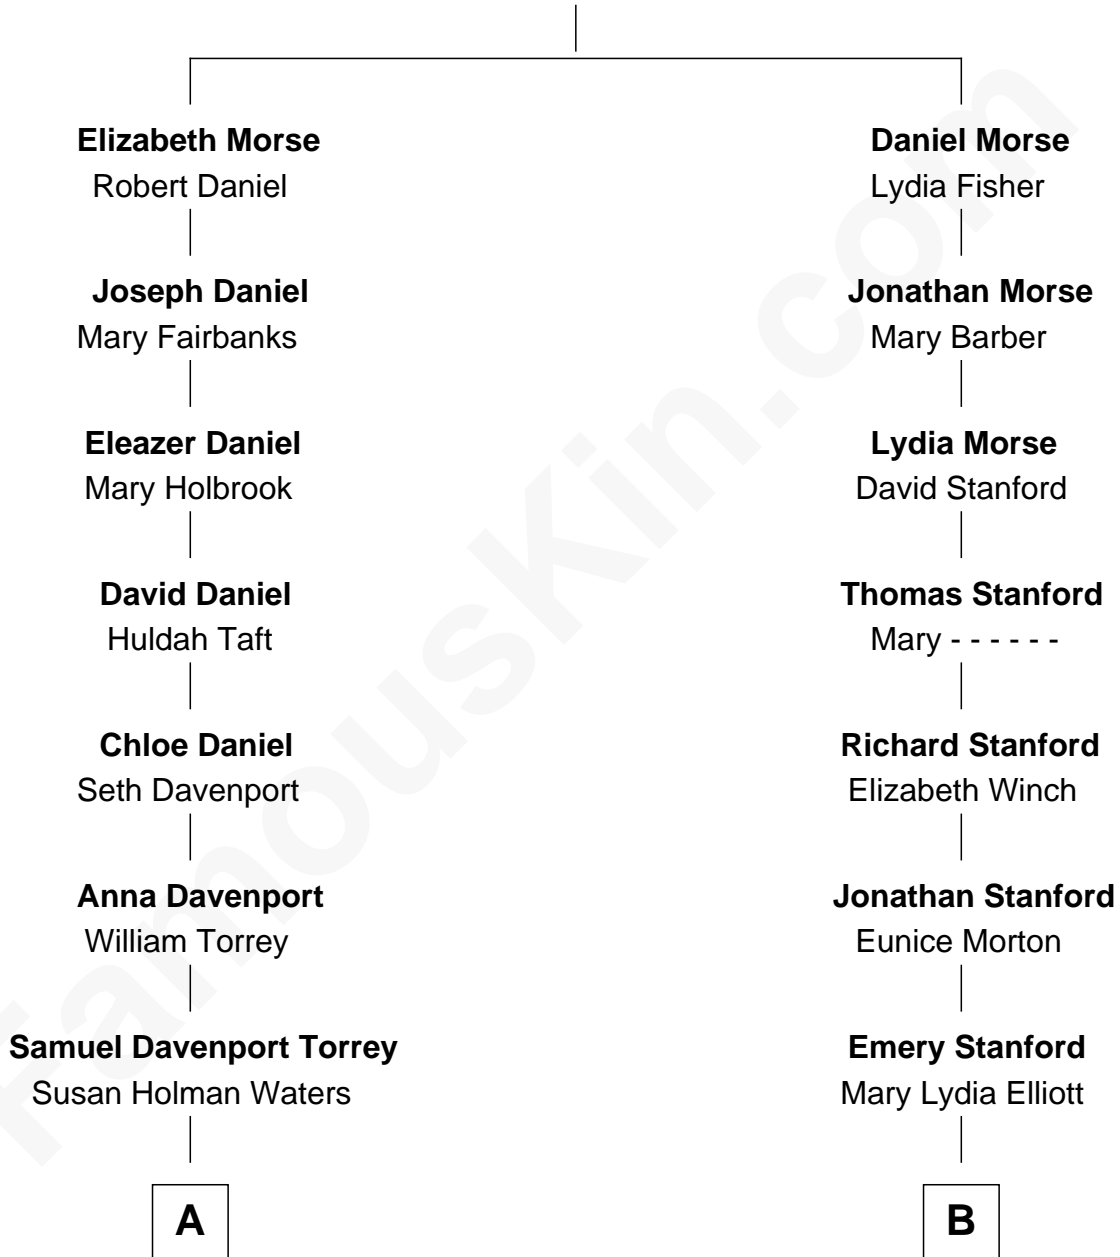

FamousKin.com
Relationship Chart of
William Howard Taft
27th U.S. President

8th cousin 2 times removed of

Raquel Welch
Movie Actress

Samuel Morse
 Elizabeth Jasper

A

Louisa Maria Torrey

Alphonso Taft

William Howard Taft

27th U.S. President

B

Sarah Mehitable Stanford

Justin Smith Hall

Emery Stanford Hall

Clara Louise Adams

Josephine Sarah Hall

Armando Carlos Tejada

Raquel Welch

aka Raquel Welch