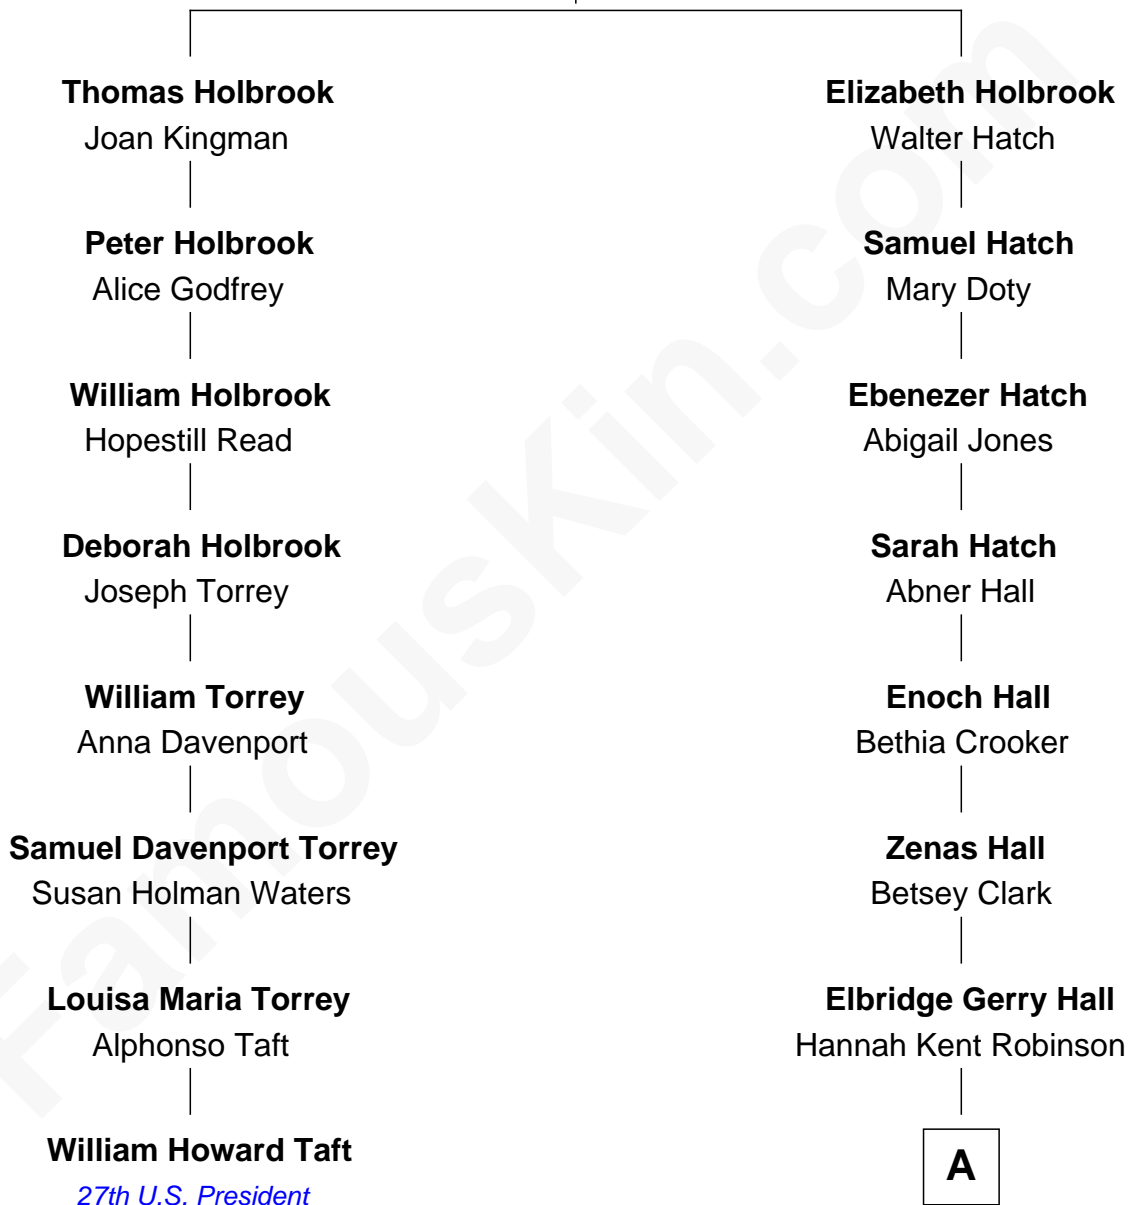

FamousKin.com
Relationship Chart of
William Howard Taft
27th U.S. President

7th cousin 3 times removed of

Raquel Welch
Movie Actress

Thomas Holbrook
 Jane Powys

A

Justin Smith Hall
Sarah Mehitable Stanford

Emery Stanford Hall
Clara Louise Adams

Josephine Sarah Hall
Armando Carlos Tejada

Raquel Welch
aka Raquel Welch

FamousKin.com