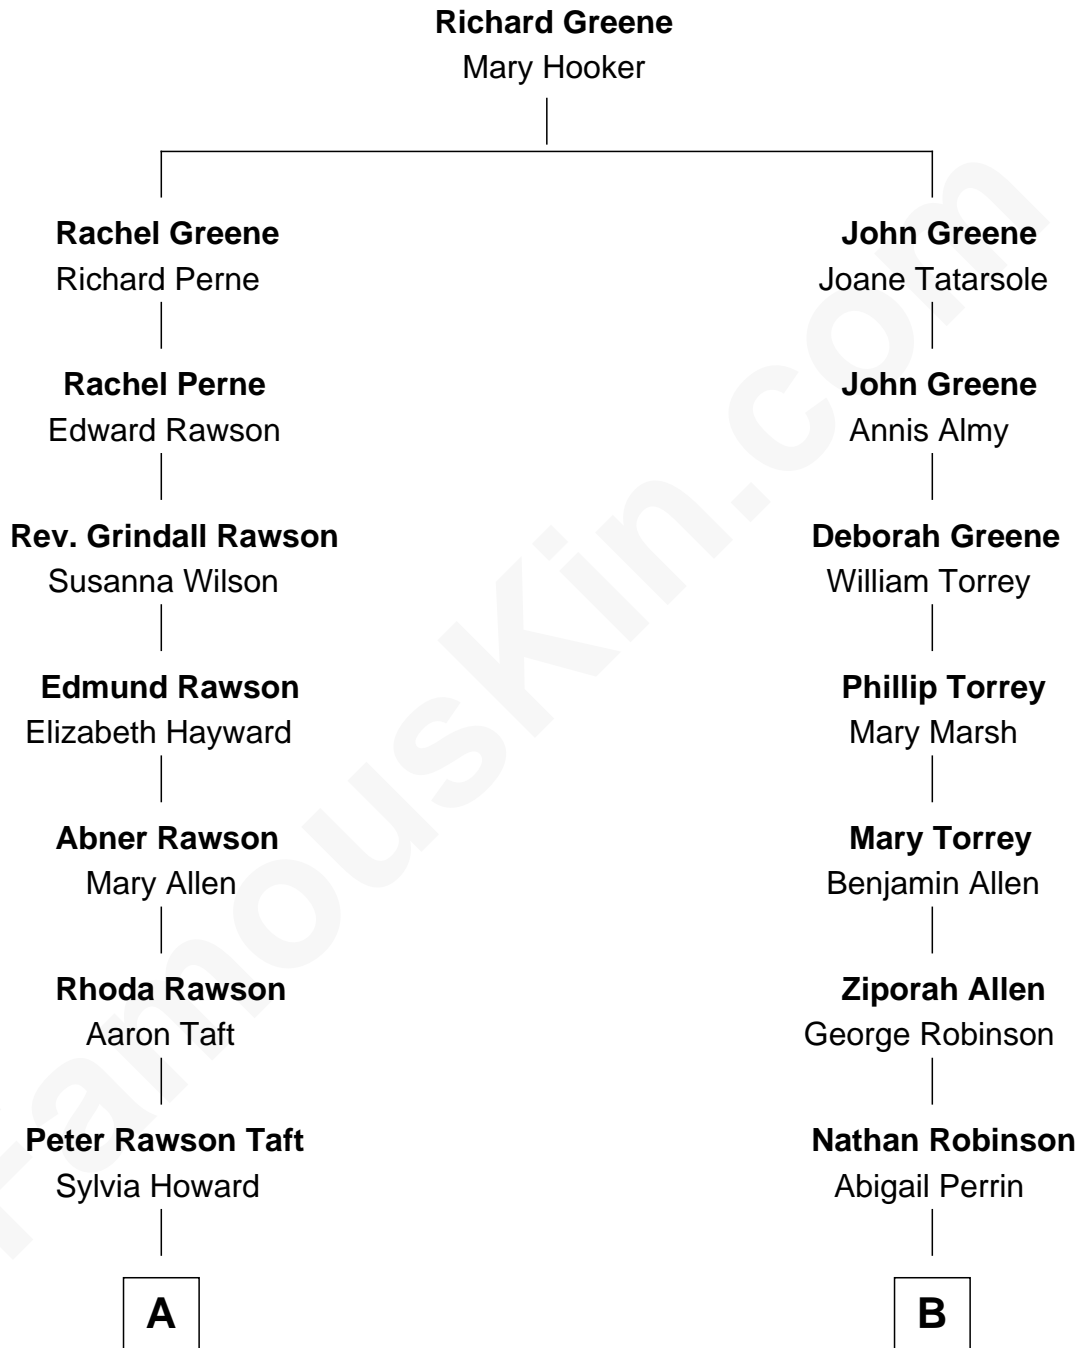

FamousKin.com
Relationship Chart of
William Howard Taft
27th U.S. President

8th cousin 3 times removed of

Raquel Welch
Movie Actress

A

Alphonso Taft
Louisa Maria Torrey

William Howard Taft
27th U.S. President

B

Hannah Kent Robinson
Elbridge Gerry Hall

Justin Smith Hall
Sarah Mehitable Stanford

Emery Stanford Hall
Clara Louise Adams

Josephine Sarah Hall
Armando Carlos Tejada

Raquel Welch
aka Raquel Welch