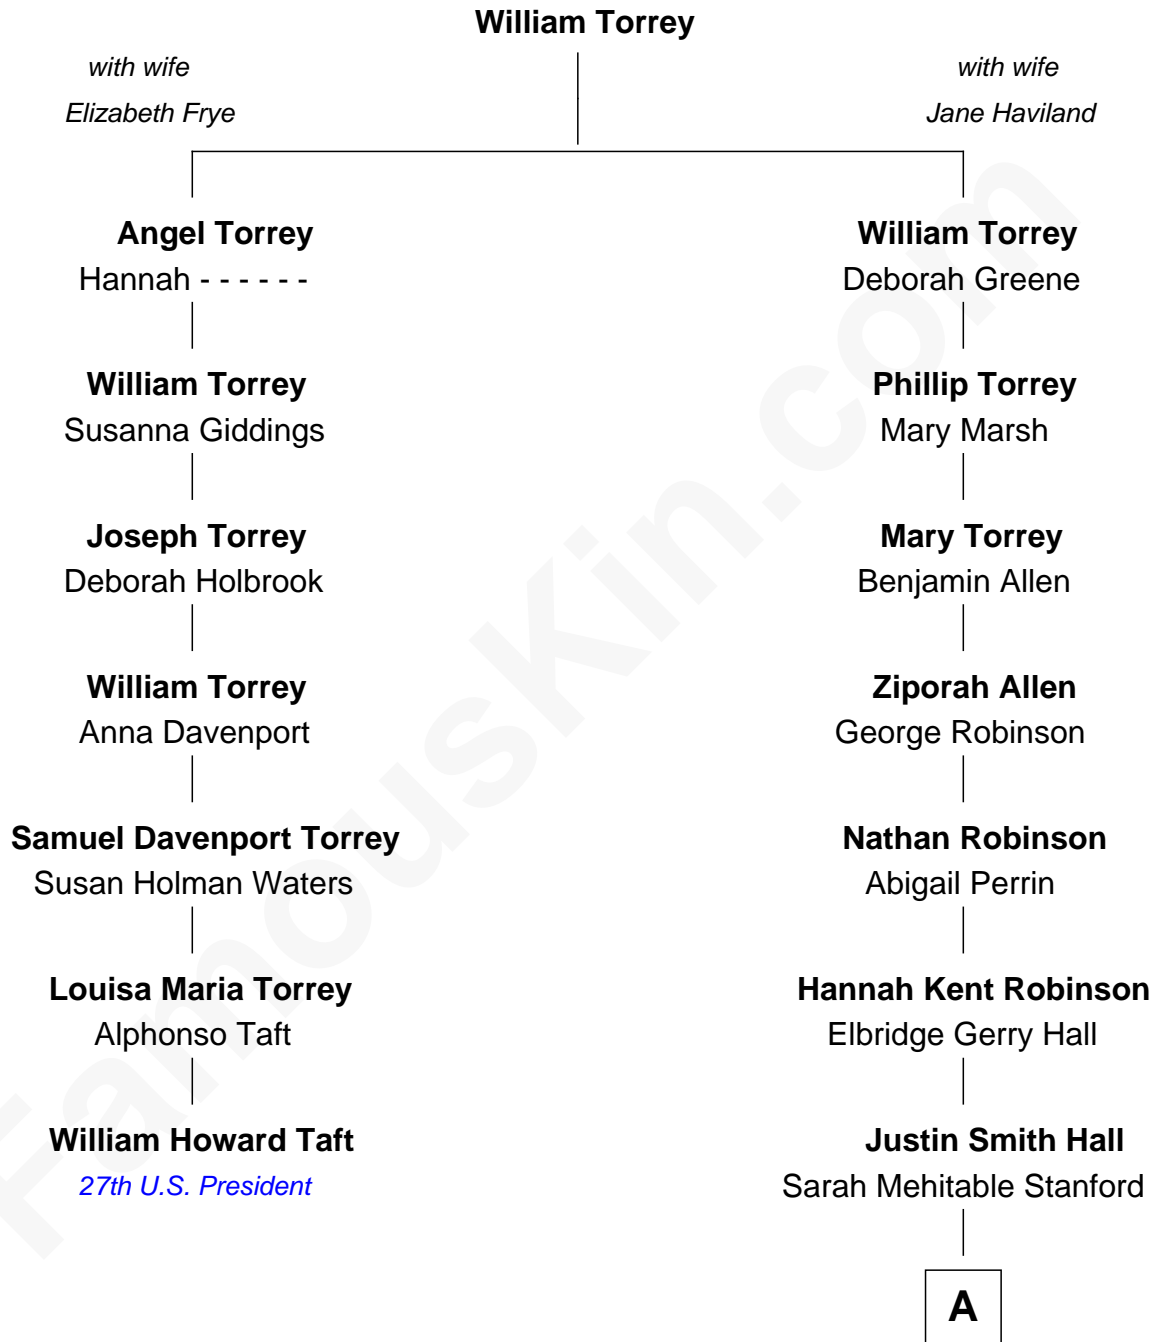

FamousKin.com
Relationship Chart of
William Howard Taft
27th U.S. President

6th cousin 3 times removed of

Raquel Welch
Movie Actress

A

Emery Stanford Hall

Clara Louise Adams

Josephine Sarah Hall

Armando Carlos Tejada

Raquel Welch

aka Raquel Welch

FamousKin.com