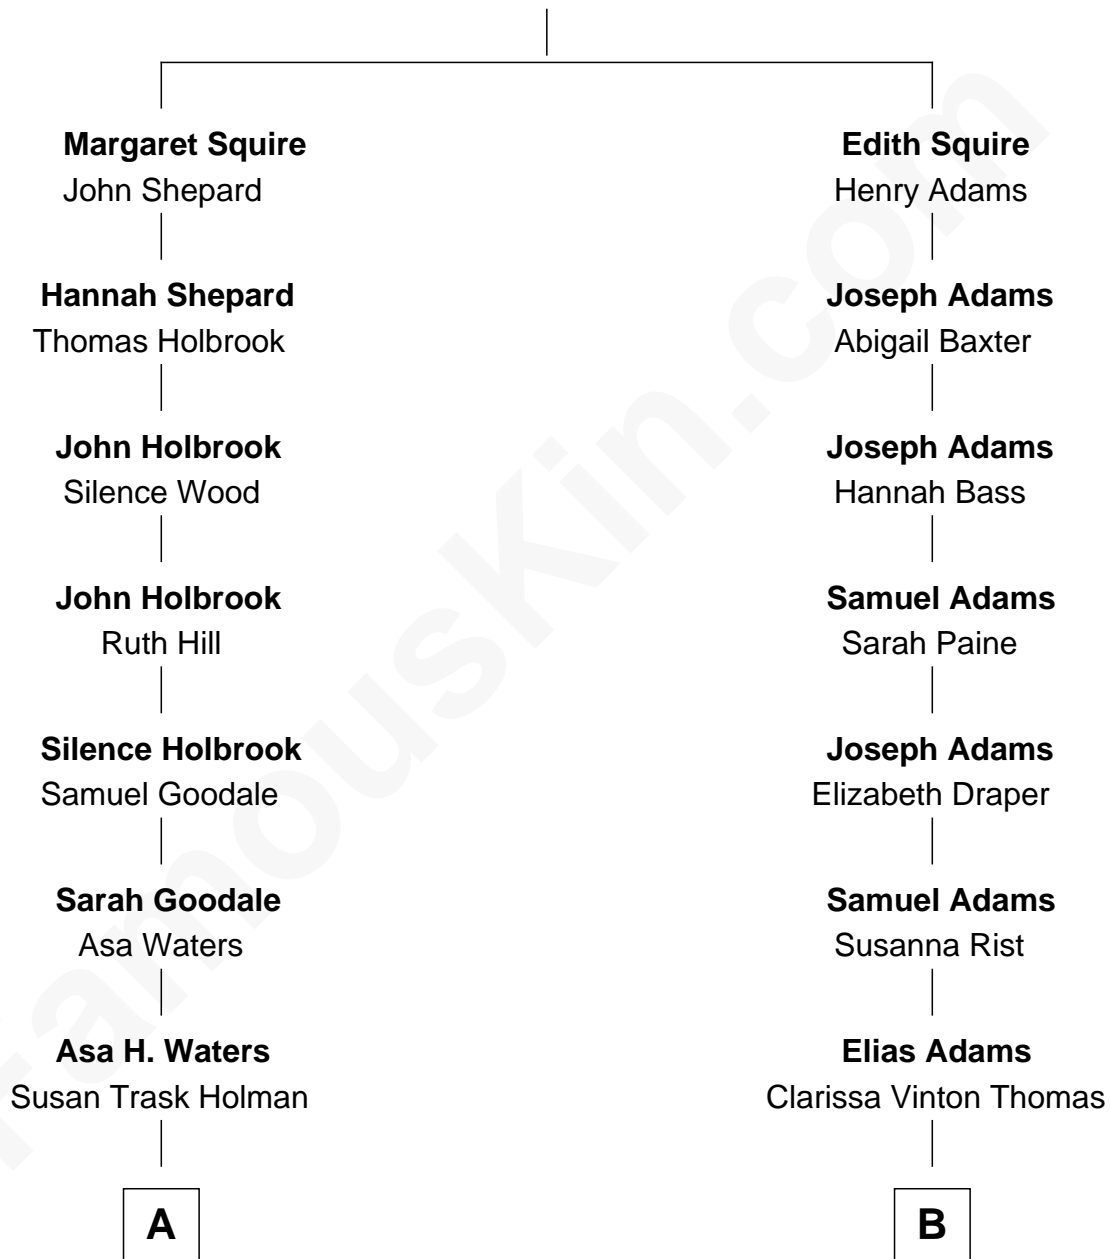

**FamousKin.com**  
**Relationship Chart of**  
**William Howard Taft**  
*27th U.S. President*

9th cousin 1 time removed of

**Raquel Welch**  
*Movie Actress*

**Henry Squire**

-----

**A**

**Susan Holman Waters**  
Samuel Davenport Torrey

**Louisa Maria Torrey**  
Alphonso Taft

**William Howard Taft**  
*27th U.S. President*

**B**

**Joseph Warren Adams**  
Josephine H. Merrill

**Clara Louise Adams**  
Emery Stanford Hall

**Josephine Sarah Hall**  
Armando Carlos Tejada

**Raquel Welch**  
*aka Raquel Welch*