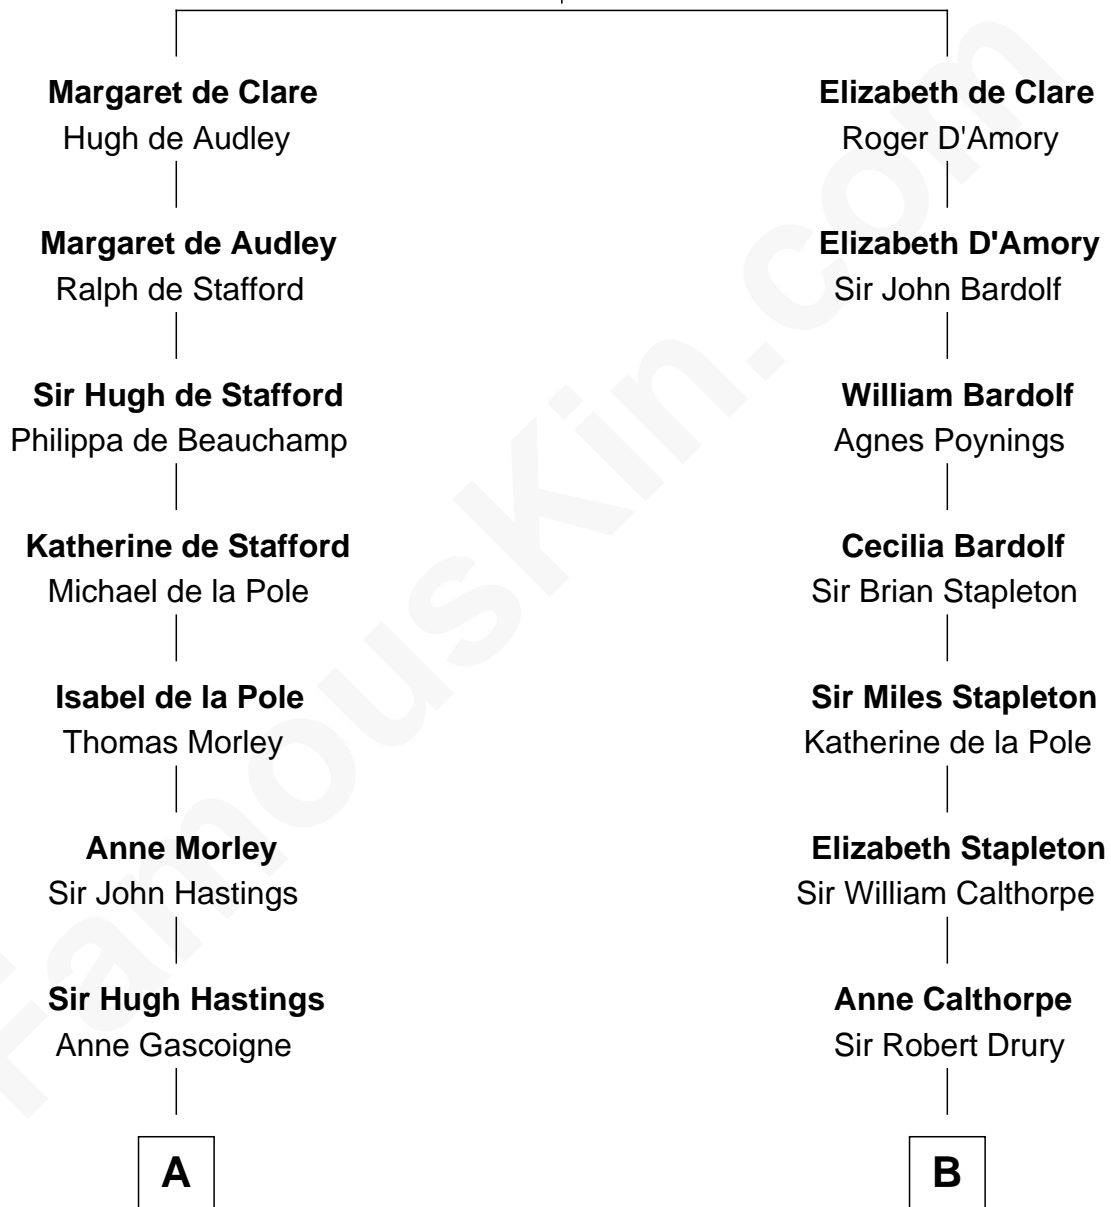

FamousKin.com Relationship Chart of

William Howard Taft

27th U.S. President

20th cousin of

Jesse James

Outlaw, Bank Robber, Murderer

Sir Gilbert de Clare

Joan of Acre

C

Rhoda Rawson

Aaron Taft

Peter Rawson Taft

Sylvia Howard

Alphonso Taft

Louisa Maria Torrey

William Howard Taft

27th U.S. President

D

Anthony Lindsay

Ailsey Cole

Sarah Lindsay

James Cole

Zerelda Elizabeth Cole

Robert Sallee James