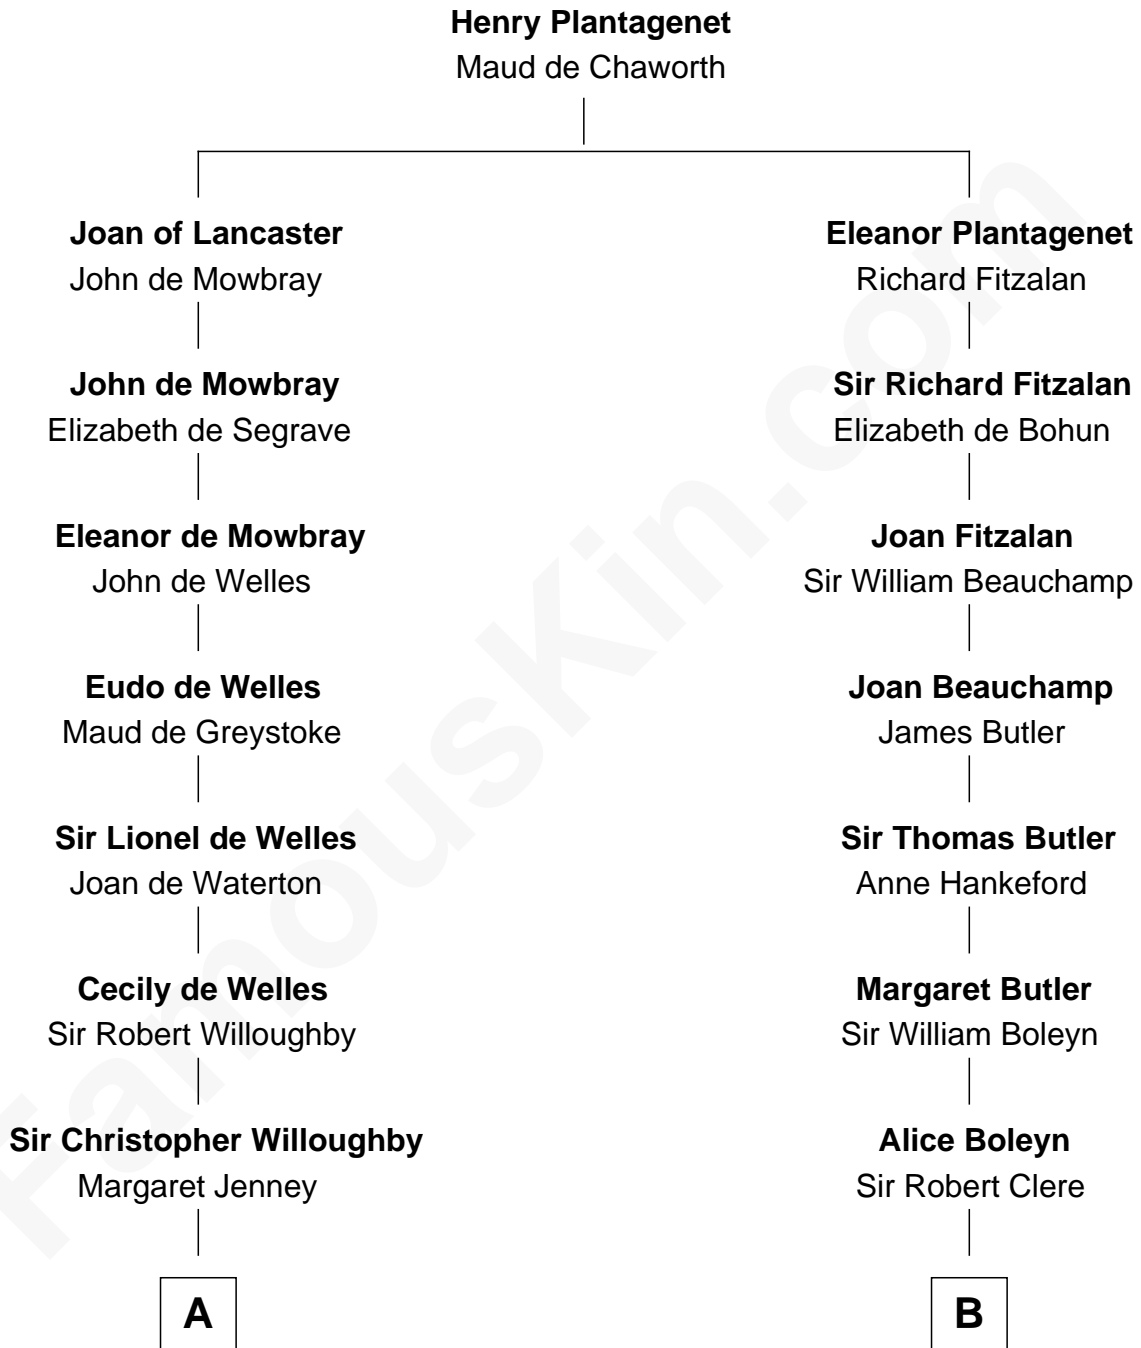

FamousKin.com
Relationship Chart of
William Howard Taft
27th U.S. President

19th cousin 2 times removed of

Mamie (Doud) Eisenhower
First Lady of President Dwight Eisenhower

C

Peter Rawson Taft

Sylvia Howard

Alphonso Taft

Louisa Maria Torrey

William Howard Taft

27th U.S. President

D

George Riggs

Phebe Caniff

Maria Riggs

Eli Doud

Royal Houghton Doud

Mary Cornelia Sheldon

John Sheldon Doud

Elivera Mathilda Carlson

Mamie (Doud) Eisenhower

First Lady of Dwight Eisenhower

FamousKin.com