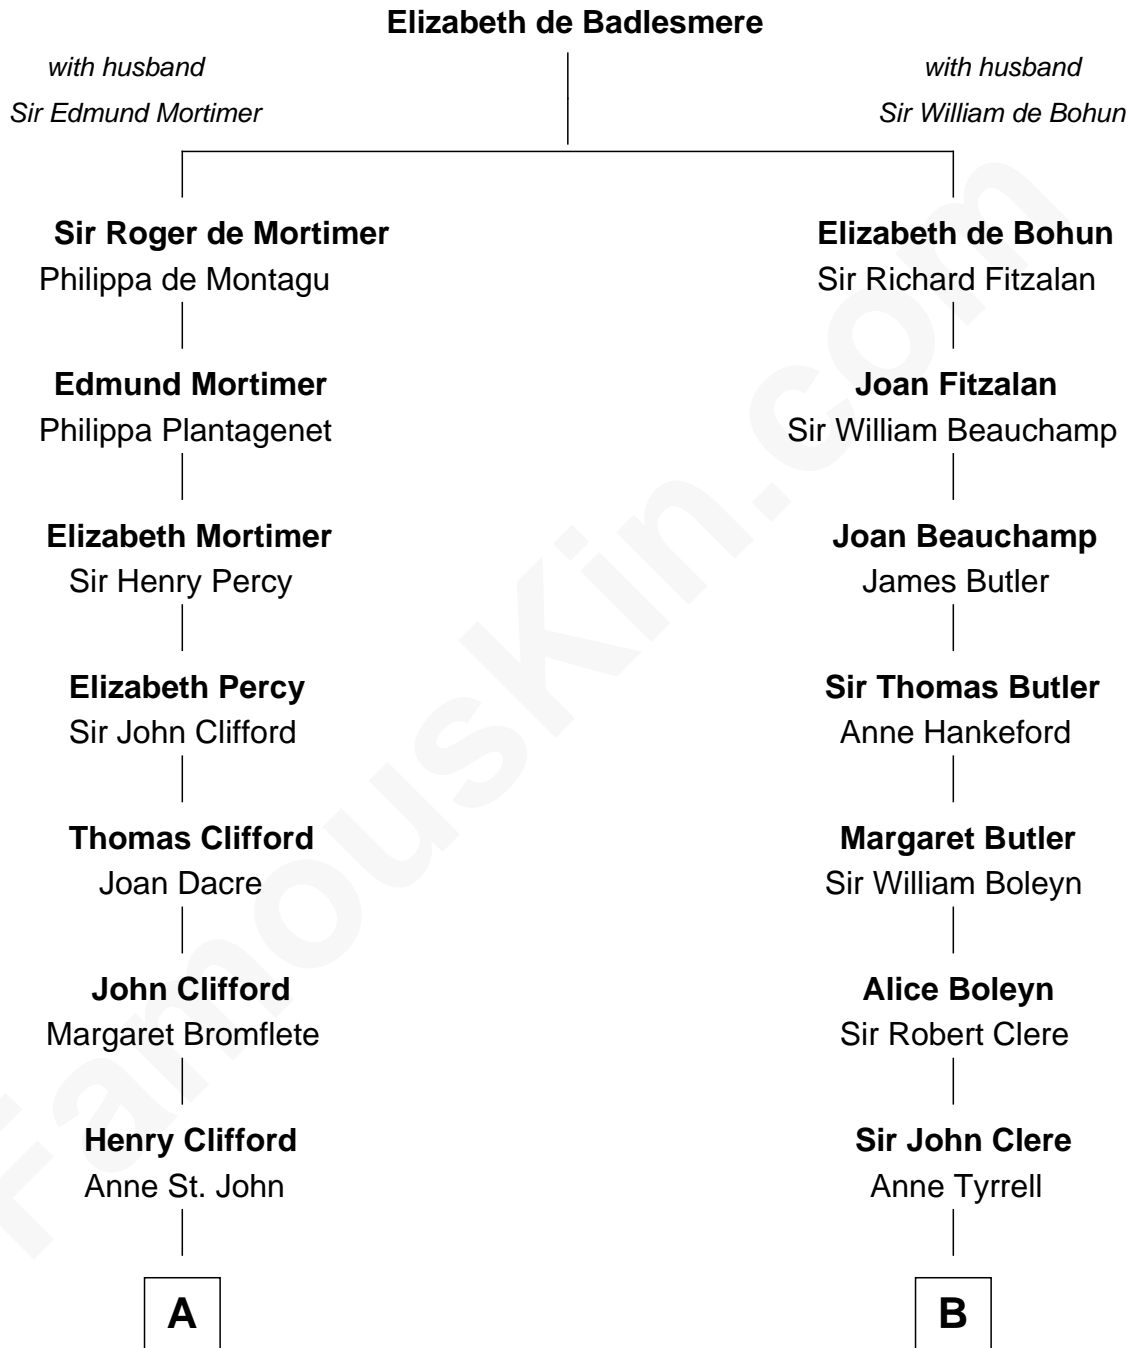

**FamousKin.com**  
**Relationship Chart of**  
**William Howard Taft**  
*27th U.S. President*

19th cousin 1 time removed of

**Mamie (Doud) Eisenhower**  
*First Lady of President Dwight Eisenhower*

**C**

**Peter Rawson Taft**  
Sylvia Howard

**Alphonso Taft**  
Louisa Maria Torrey

**William Howard Taft**  
*27th U.S. President*

**D**

**Maria Riggs**  
Eli Doud

**Royal Houghton Doud**  
Mary Cornelia Sheldon

**John Sheldon Doud**  
Elivera Mathilda Carlson

**Mamie (Doud) Eisenhower**  
*First Lady of Dwight Eisenhower*

FamousKin.com