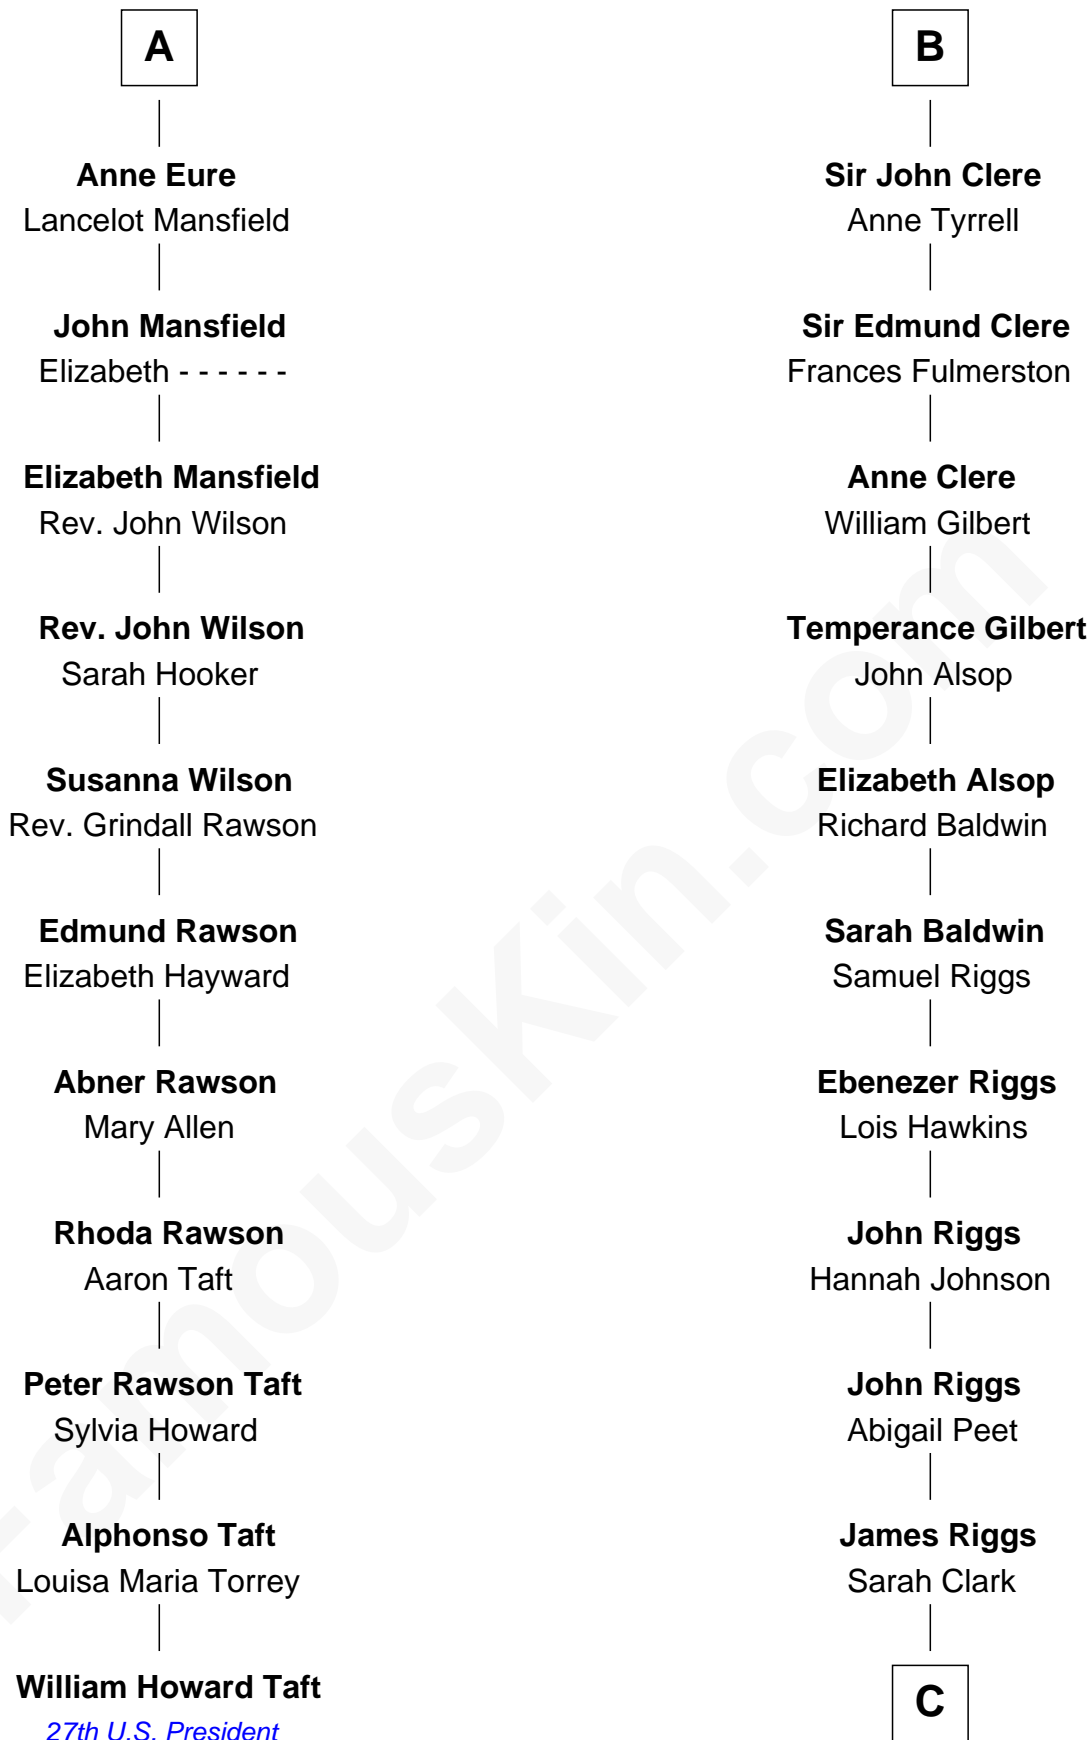

FamousKin.com
Relationship Chart of
William Howard Taft
27th U.S. President

17th cousin 4 times removed of

Mamie (Doud) Eisenhower
First Lady of President Dwight Eisenhower

C

George Riggs

Phebe Caniff

Maria Riggs

Eli Doud

Royal Houghton Doud

Mary Cornelia Sheldon

John Sheldon Doud

Elivera Mathilda Carlson

Mamie (Doud) Eisenhower

First Lady of Dwight Eisenhower