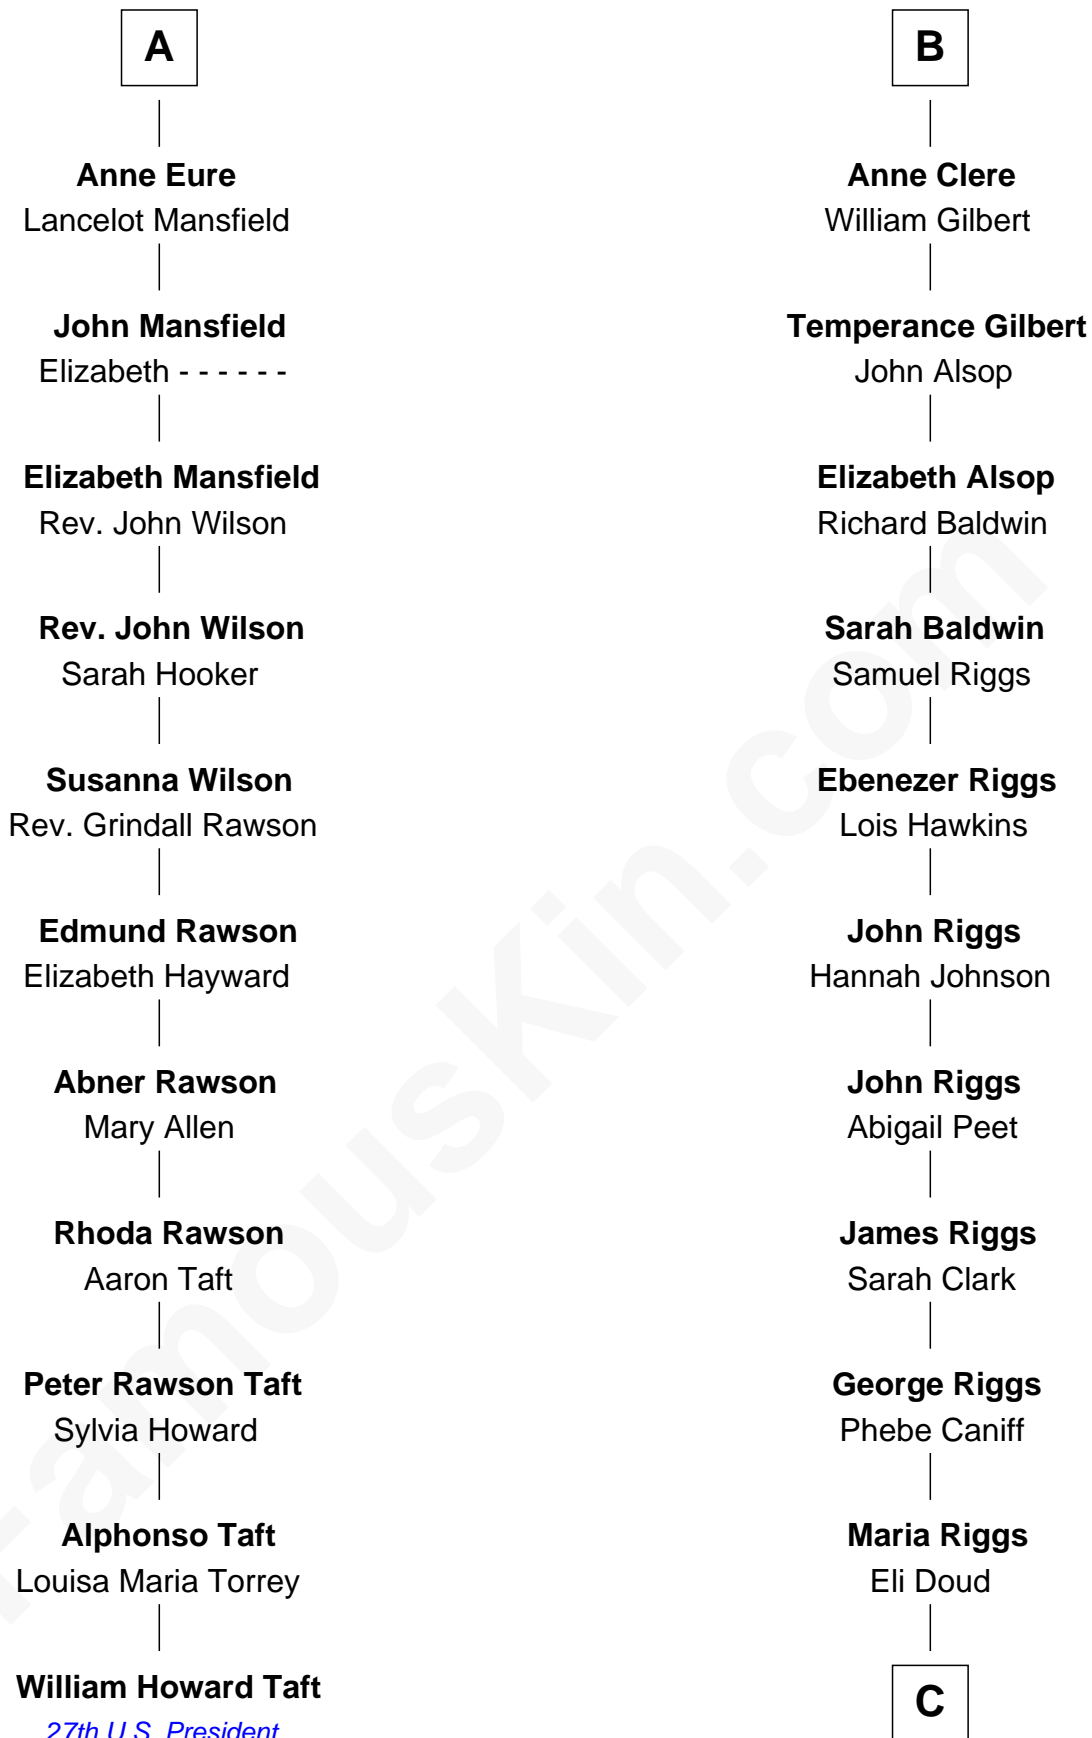

FamousKin.com
Relationship Chart of
William Howard Taft
27th U.S. President

17th cousin 2 times removed of

Mamie (Doud) Eisenhower
First Lady of President Dwight Eisenhower

C

—
Royal Houghton Doud

Mary Cornelia Sheldon

—
John Sheldon Doud

Elivera Mathilda Carlson

—
Mamie (Doud) Eisenhower

First Lady of Dwight Eisenhower

FamousKin.com