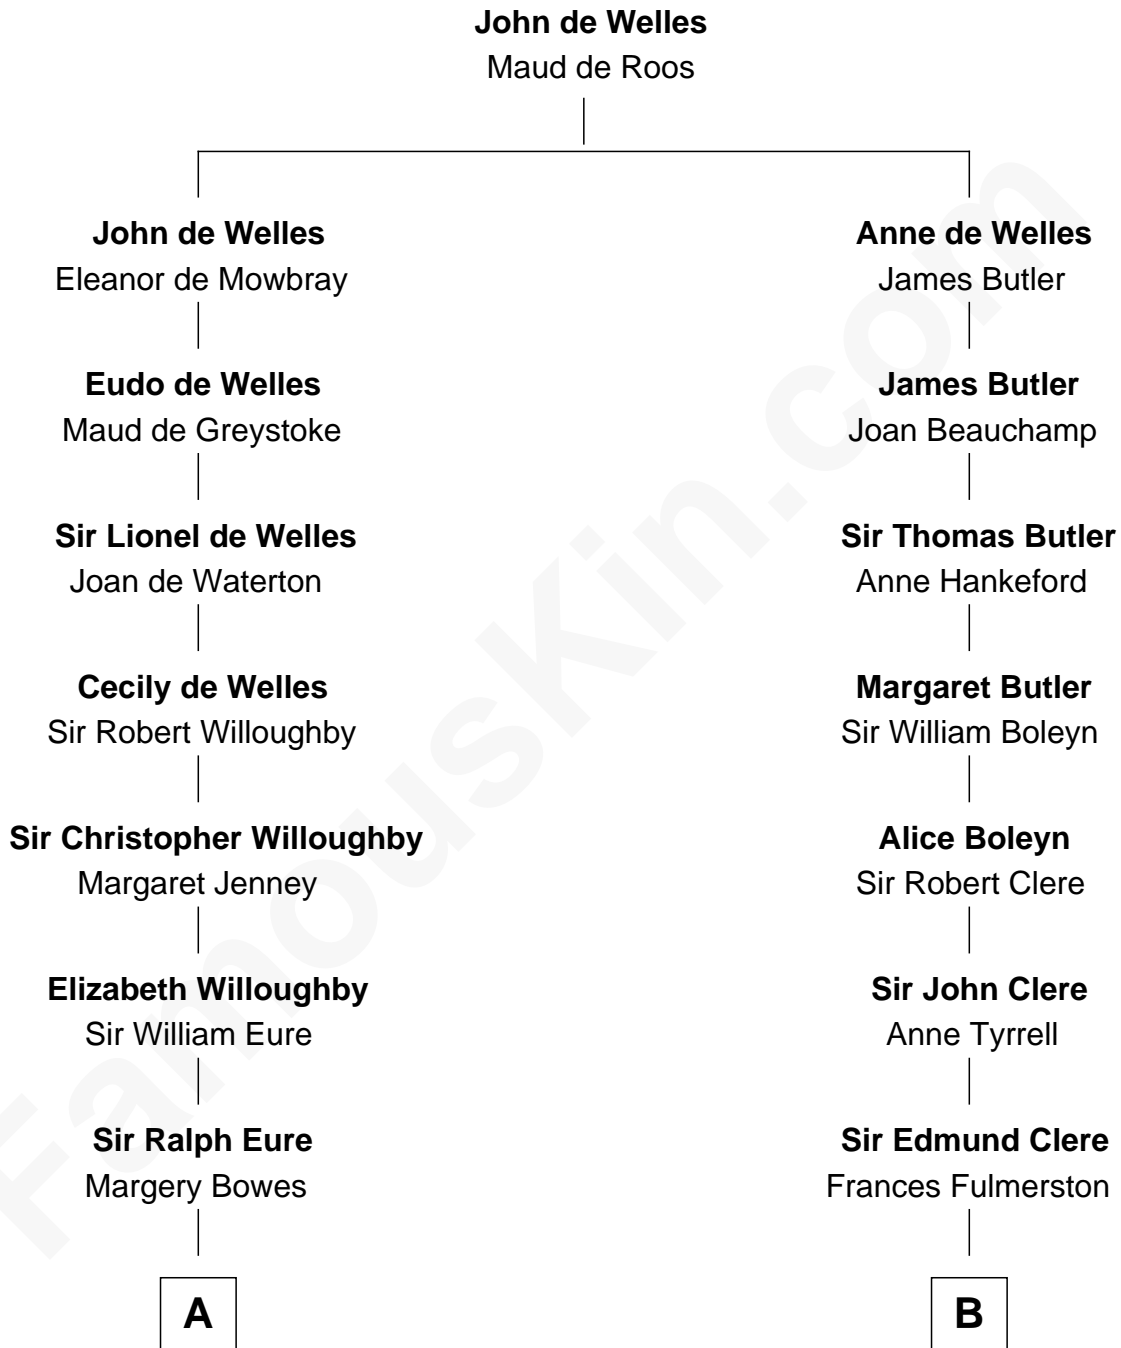

FamousKin.com
Relationship Chart of
William Howard Taft
27th U.S. President

17th cousin 2 times removed of

Mamie (Doud) Eisenhower
First Lady of President Dwight Eisenhower

C

—
Royal Houghton Doud

Mary Cornelia Sheldon

—
John Sheldon Doud

Elivera Mathilda Carlson

—
Mamie (Doud) Eisenhower

First Lady of Dwight Eisenhower

FamousKin.com