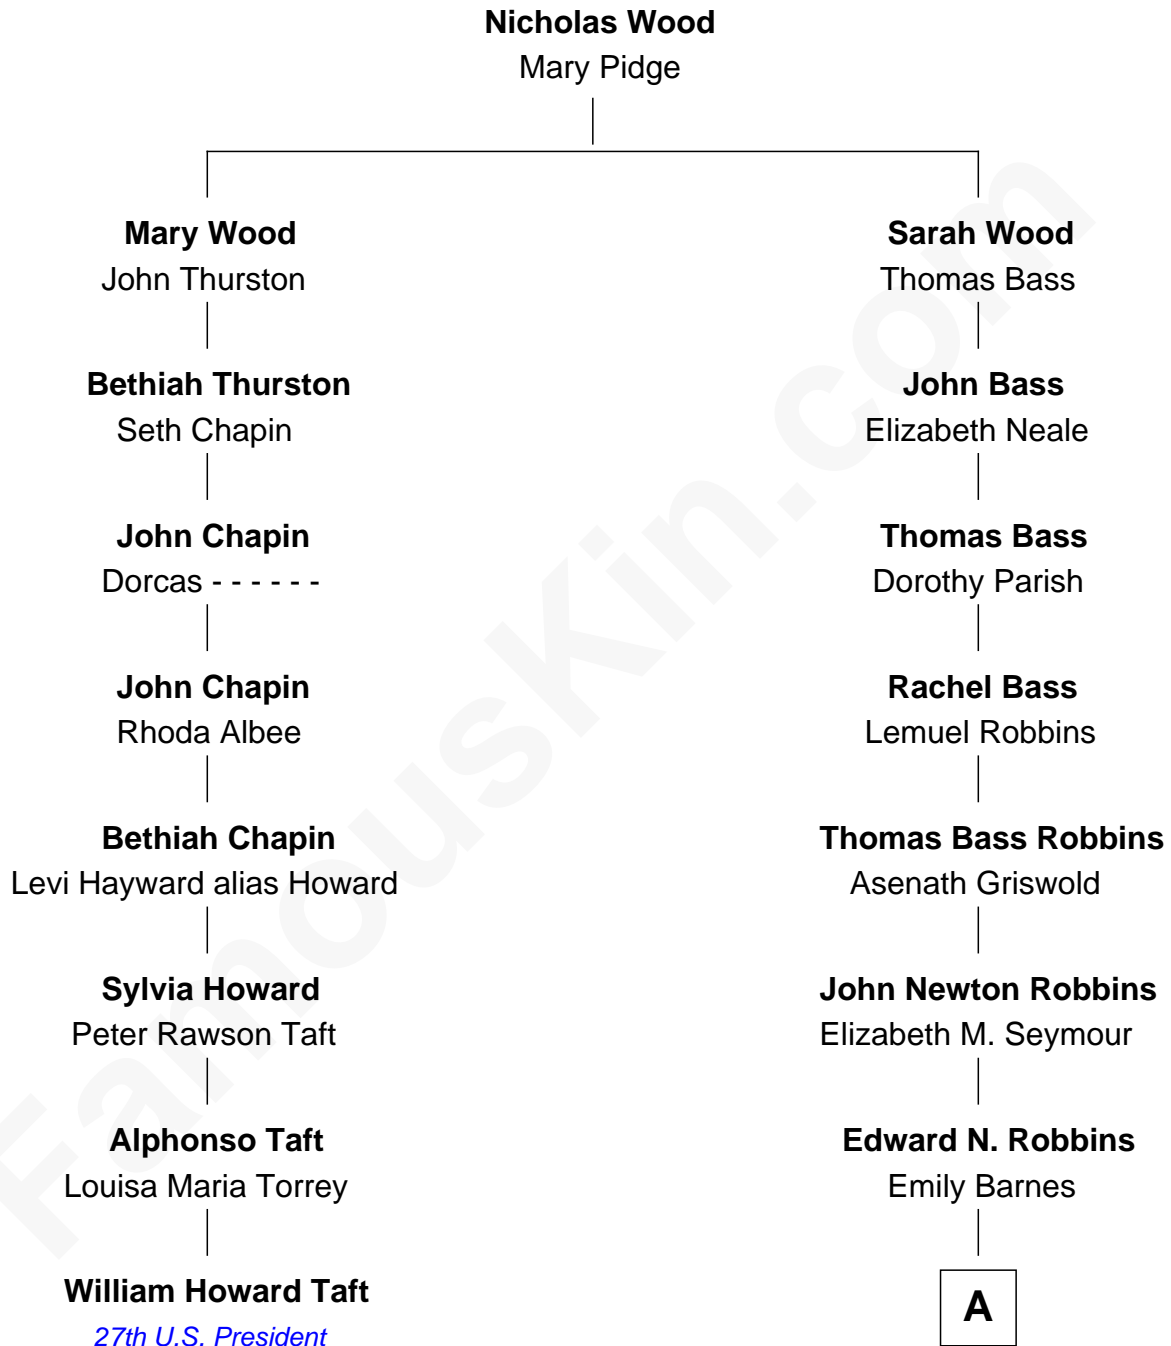

FamousKin.com
Relationship Chart of
William Howard Taft
27th U.S. President

7th cousin 2 times removed of
Nancy (Davis) Reagan
First Lady of President Ronald Reagan

A

John Newell Robbins

Anne Ayers Francis

Kenneth Seymour Robbins

Edith Prescott Lockett

Nancy (Davis) Reagan

First Lady of Ronald Reagan

FamousKin.com