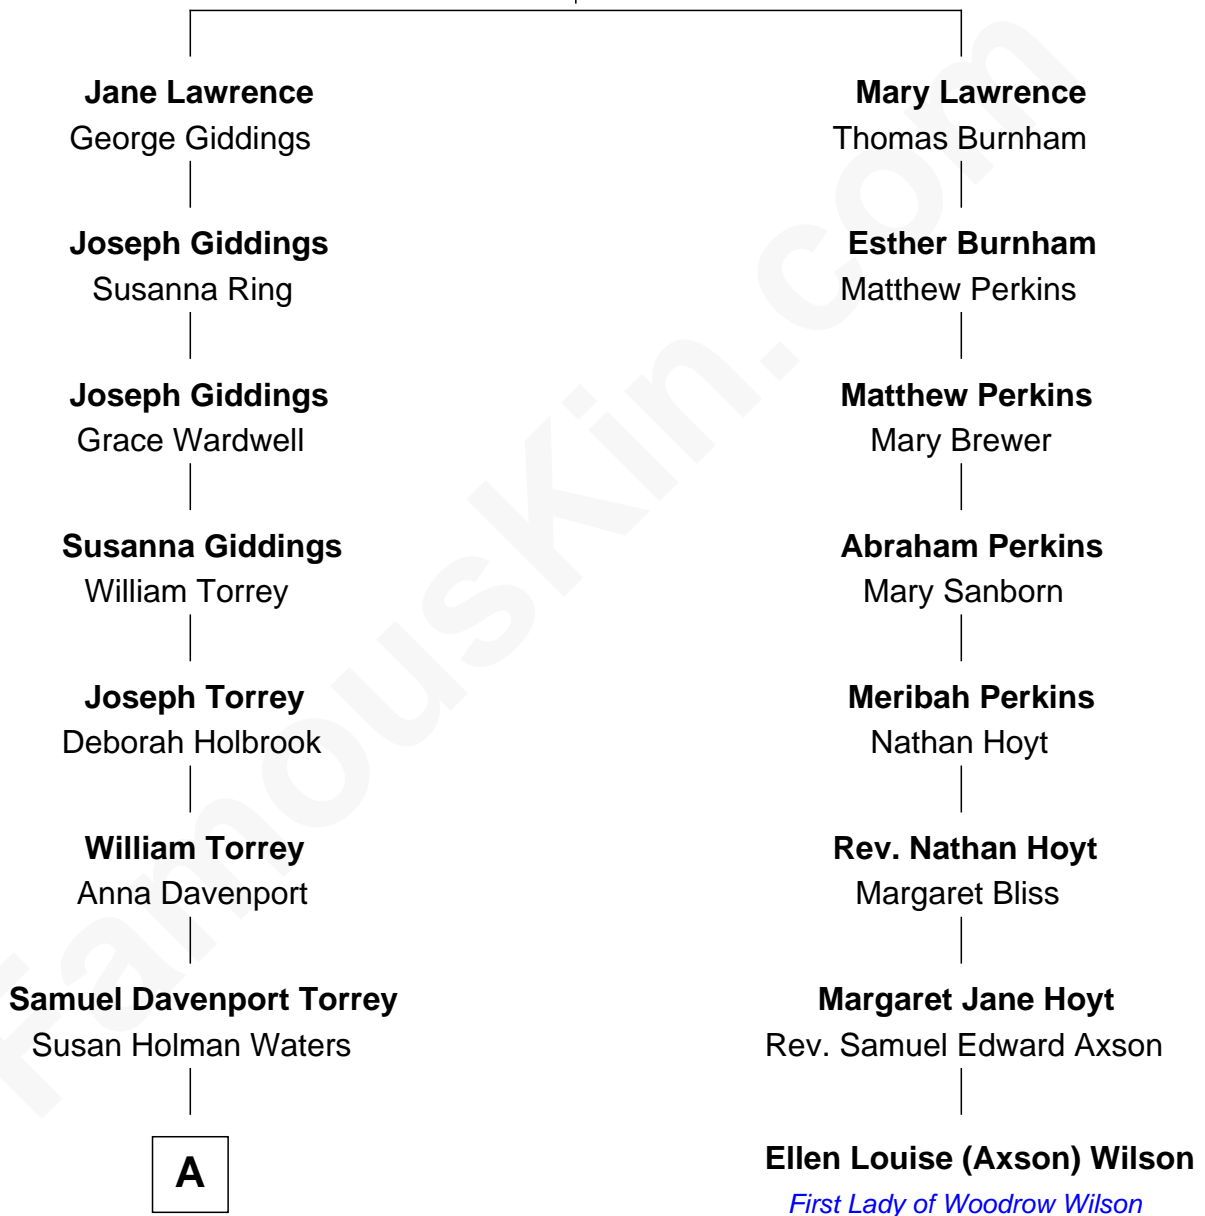

FamousKin.com
Relationship Chart of
William Howard Taft
27th U.S. President

7th cousin 1 time removed of

Ellen Louise (Axson) Wilson
First Lady of President Woodrow Wilson

Thomas Lawrence
 Joanna Antrobus

A

—
Louisa Maria Torrey

Alphonso Taft

—
William Howard Taft

27th U.S. President

FamousKin.com