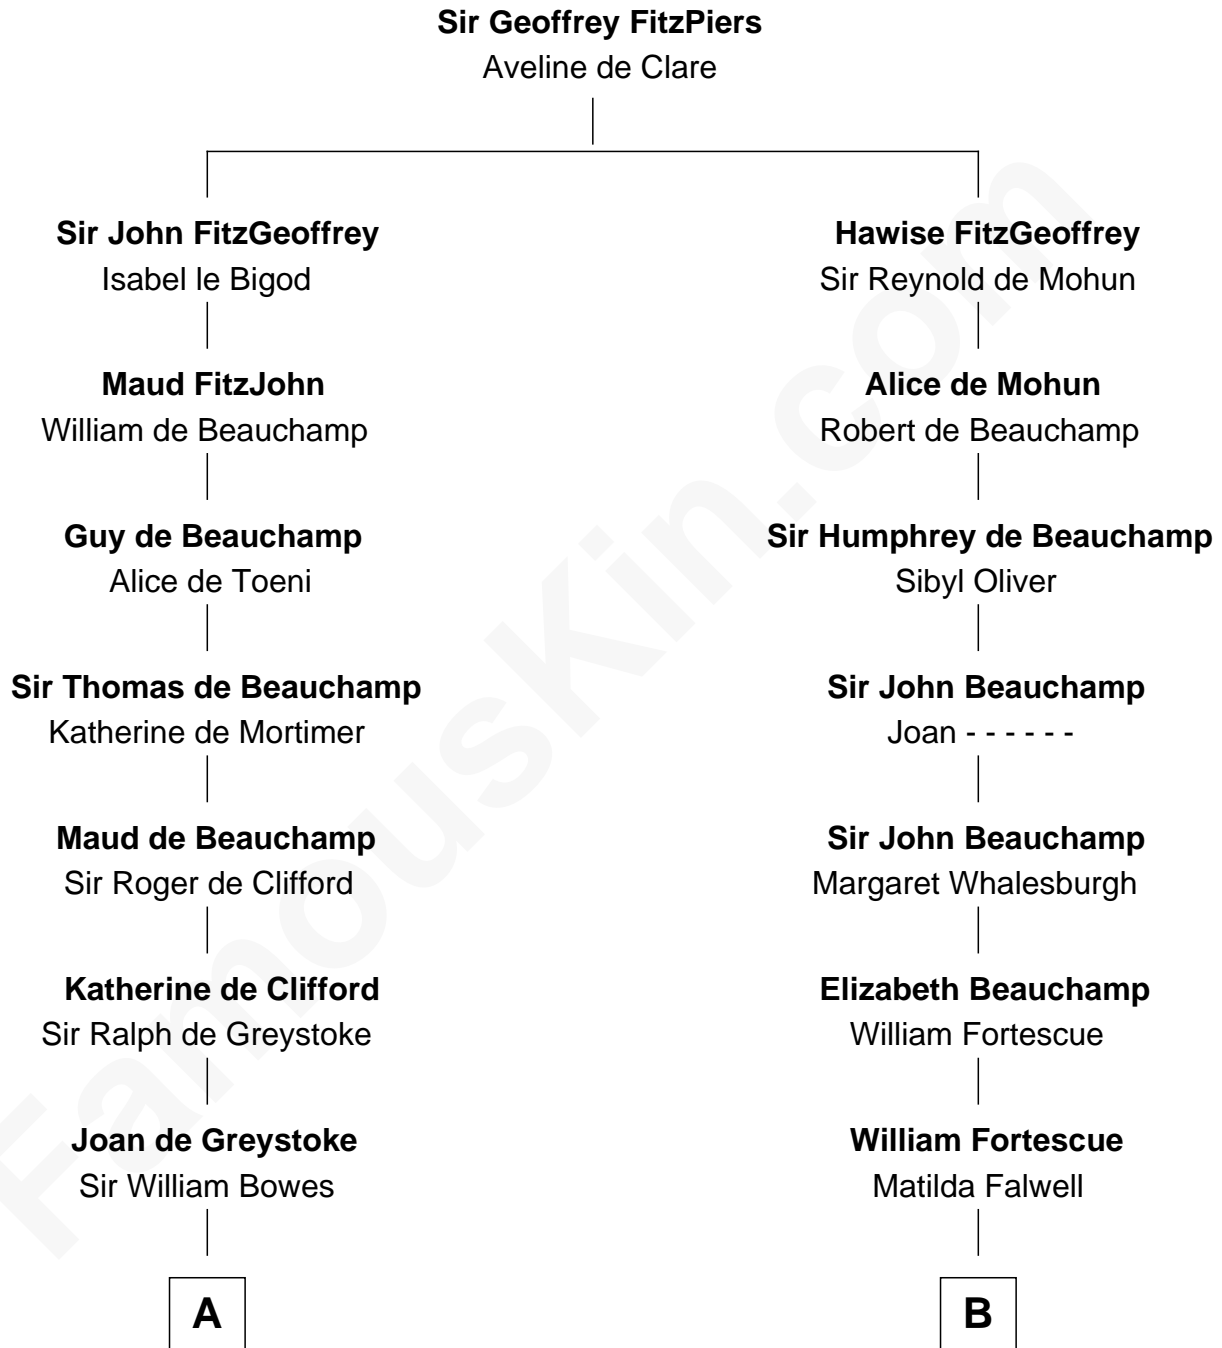

**FamousKin.com**  
**Relationship Chart of**  
**William Howard Taft**  
*27th U.S. President*

**21st cousin of**  
**Ellen Louise (Axson) Wilson**  
*First Lady of President Woodrow Wilson*

**C**

**Abner Rawson**

Mary Allen

**Rhoda Rawson**

Aaron Taft

**Peter Rawson Taft**

Sylvia Howard

**Alphonso Taft**

Louisa Maria Torrey

**William Howard Taft**

*27th U.S. President*

**D**

**Abigail Williams**

Thomas Williams

**Abigail Williams**

Alexander Bliss

**Margaret Bliss**

Rev. Nathan Hoyt