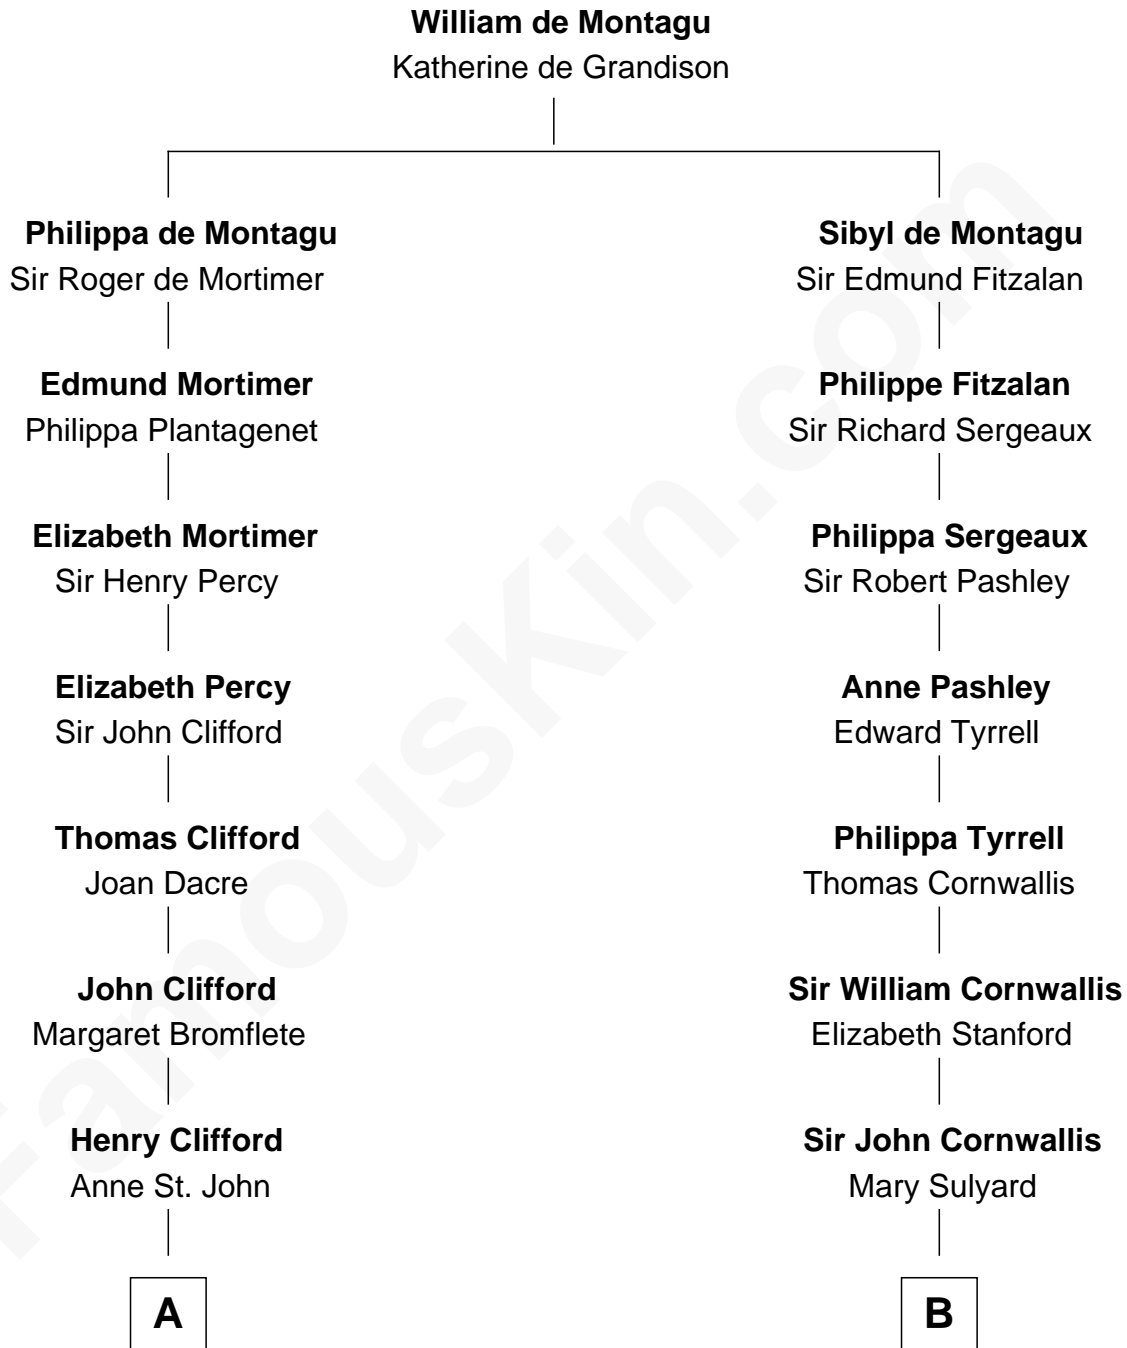

FamousKin.com
Relationship Chart of
William Howard Taft
27th U.S. President

18th cousin 1 time removed of

Ellen Louise (Axson) Wilson
First Lady of President Woodrow Wilson

C

Peter Rawson Taft

Sylvia Howard

Alphonso Taft

Louisa Maria Torrey

William Howard Taft

27th U.S. President

D

Rev. Samuel Edward Axson

Margaret Jane Hoyt

Ellen Louise (Axson) Wilson

First Lady of Woodrow Wilson

FamousKin.com