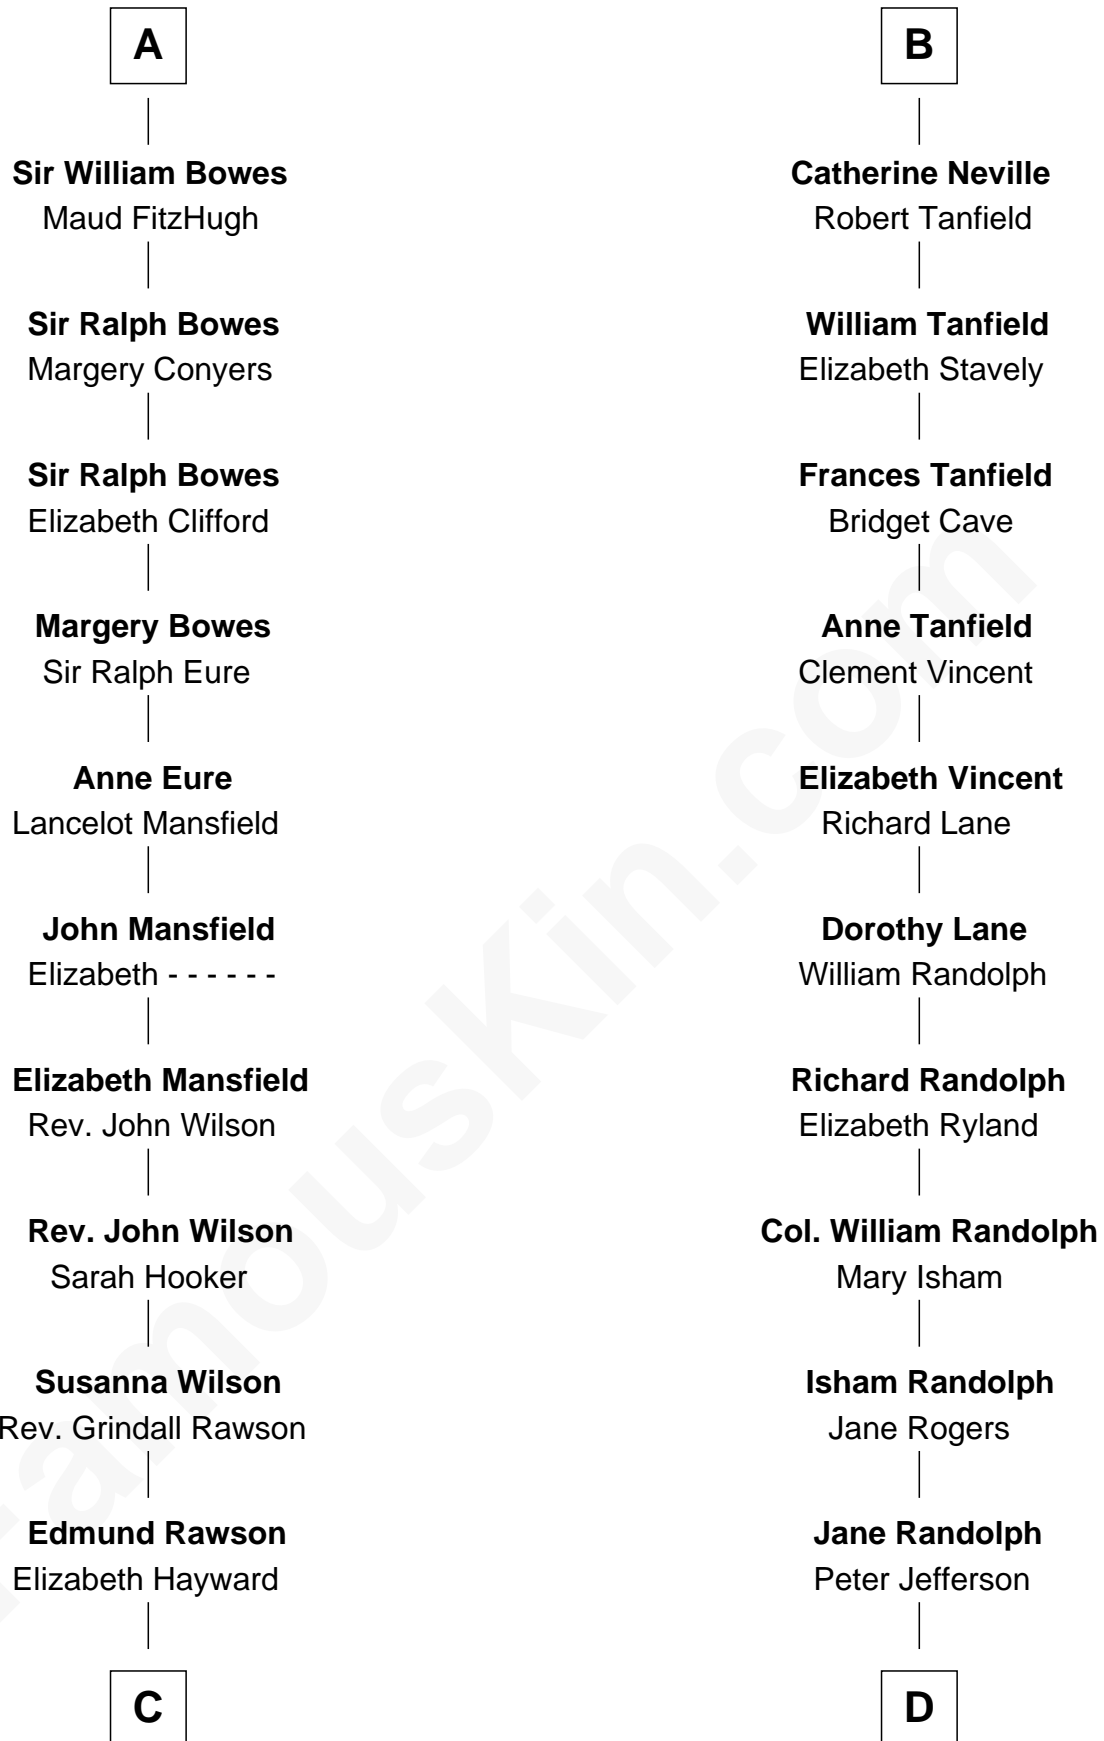

FamousKin.com Relationship Chart of

William Howard Taft

27th U.S. President

21st cousin of

Edith (Bolling) Wilson

First Lady of President Woodrow Wilson

C

Abner Rawson

Mary Allen

Rhoda Rawson

Aaron Taft

Peter Rawson Taft

Sylvia Howard

Alphonso Taft

Louisa Maria Torrey

William Howard Taft