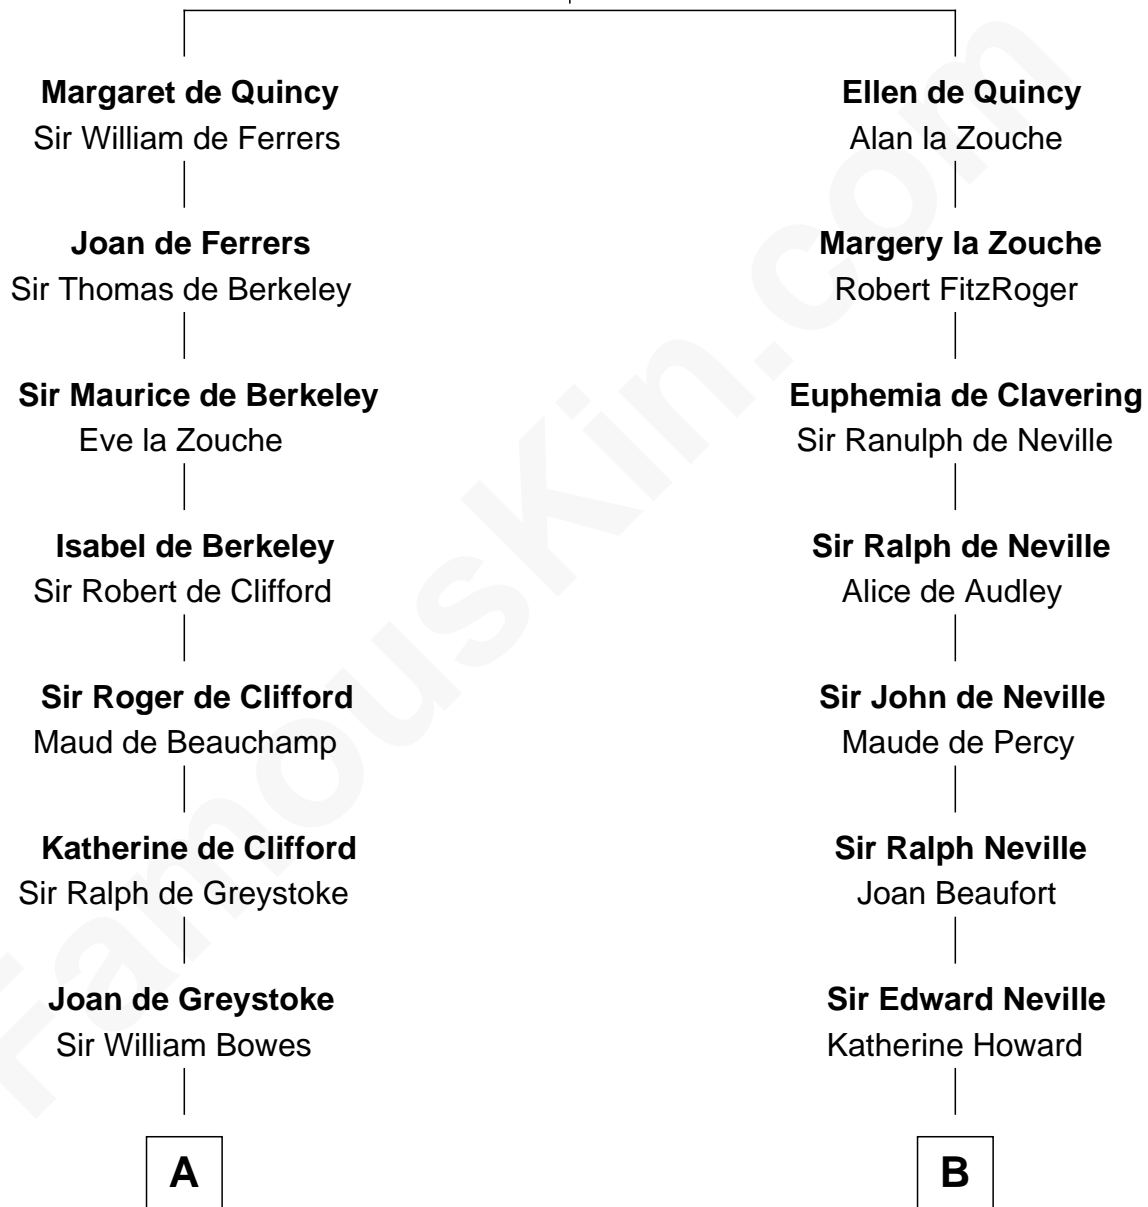

# FamousKin.com Relationship Chart of

**William Howard Taft**

*27th U.S. President*

21st cousin of

**Edith (Bolling) Wilson**

*First Lady of President Woodrow Wilson*

**Sir Roger de Quincy**

Helen of Galloway

**C**

**Abner Rawson**

Mary Allen

**Rhoda Rawson**

Aaron Taft

**Peter Rawson Taft**

Sylvia Howard

**Alphonso Taft**

Louisa Maria Torrey

**William Howard Taft**

*27th U.S. President*

**D**

**Mary Jefferson**

John Bolling

**Archibald Bolling**

Catherine Payne