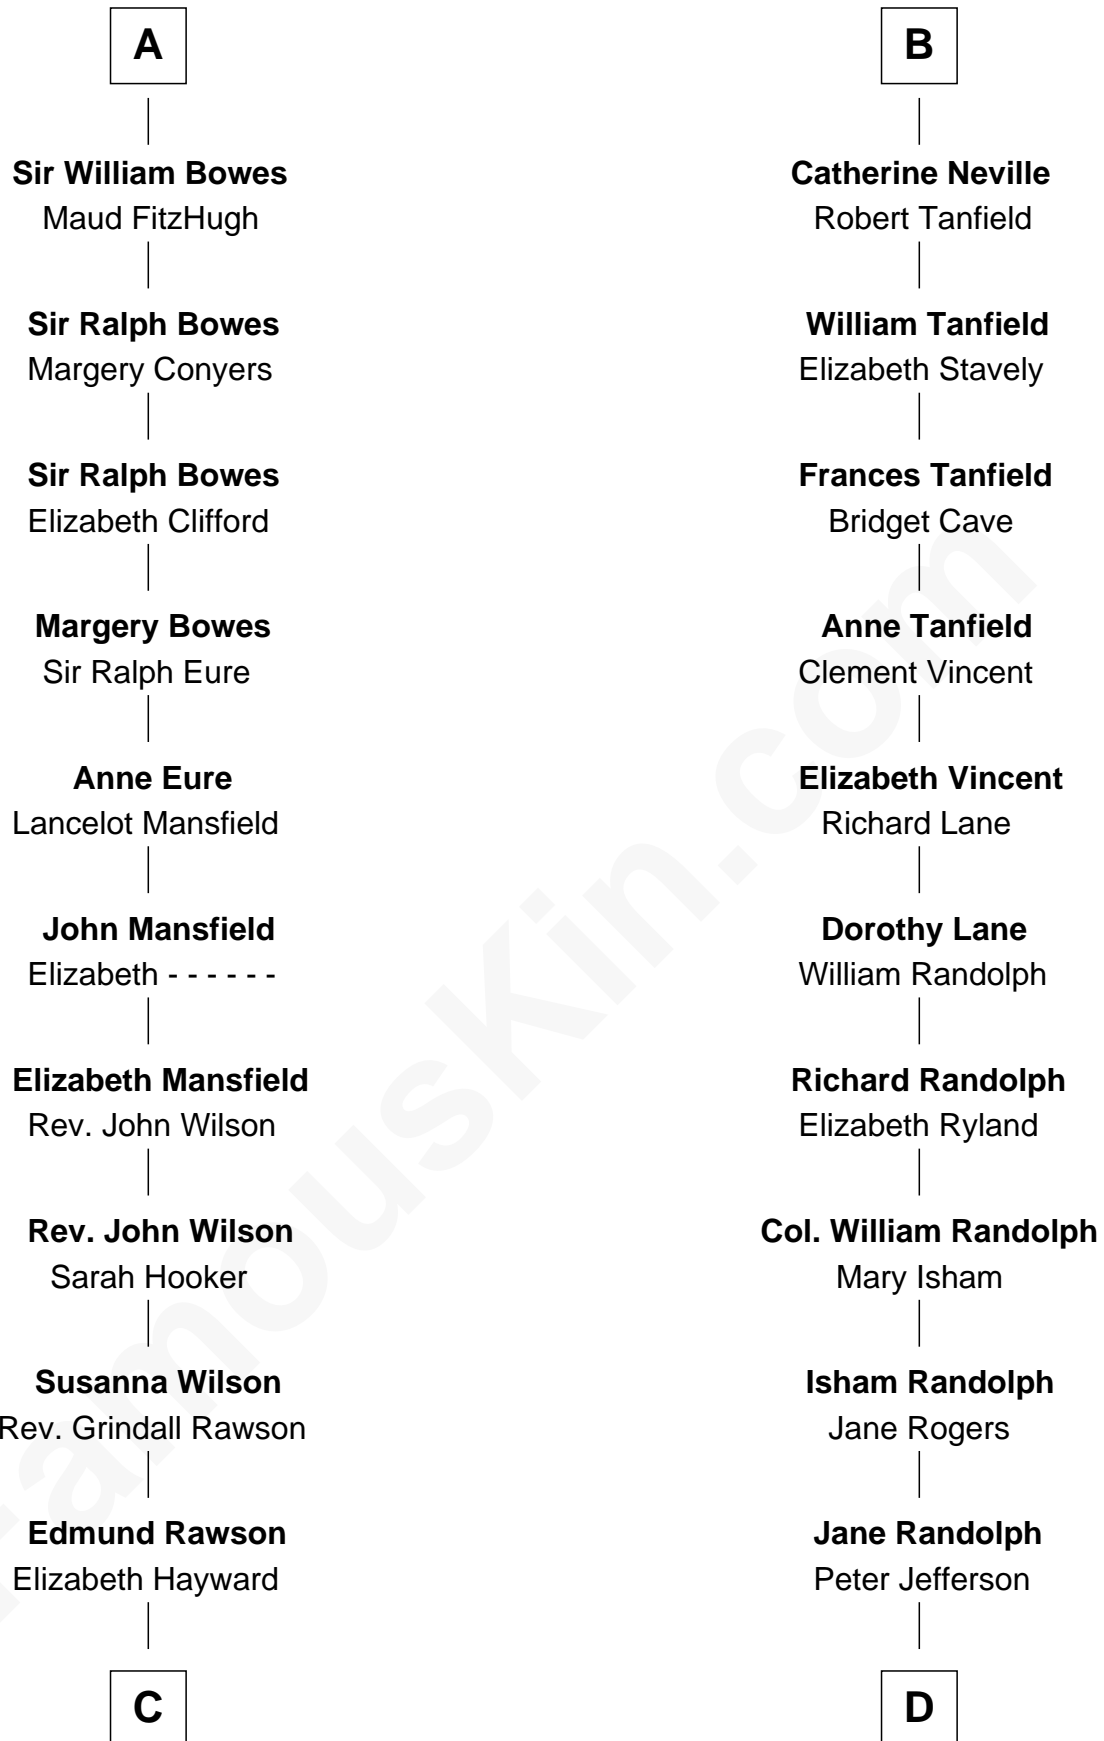

# FamousKin.com Relationship Chart of

**William Howard Taft**

*27th U.S. President*

21st cousin of

**Edith (Bolling) Wilson**

*First Lady of President Woodrow Wilson*

**Sir Roger de Quincy**

Helen of Galloway

**C**

**Abner Rawson**

Mary Allen

**Rhoda Rawson**

Aaron Taft

**Peter Rawson Taft**

Sylvia Howard

**Alphonso Taft**

Louisa Maria Torrey

**William Howard Taft**

*27th U.S. President*

**D**

**Mary Jefferson**

John Bolling

**Archibald Bolling**

Catherine Payne