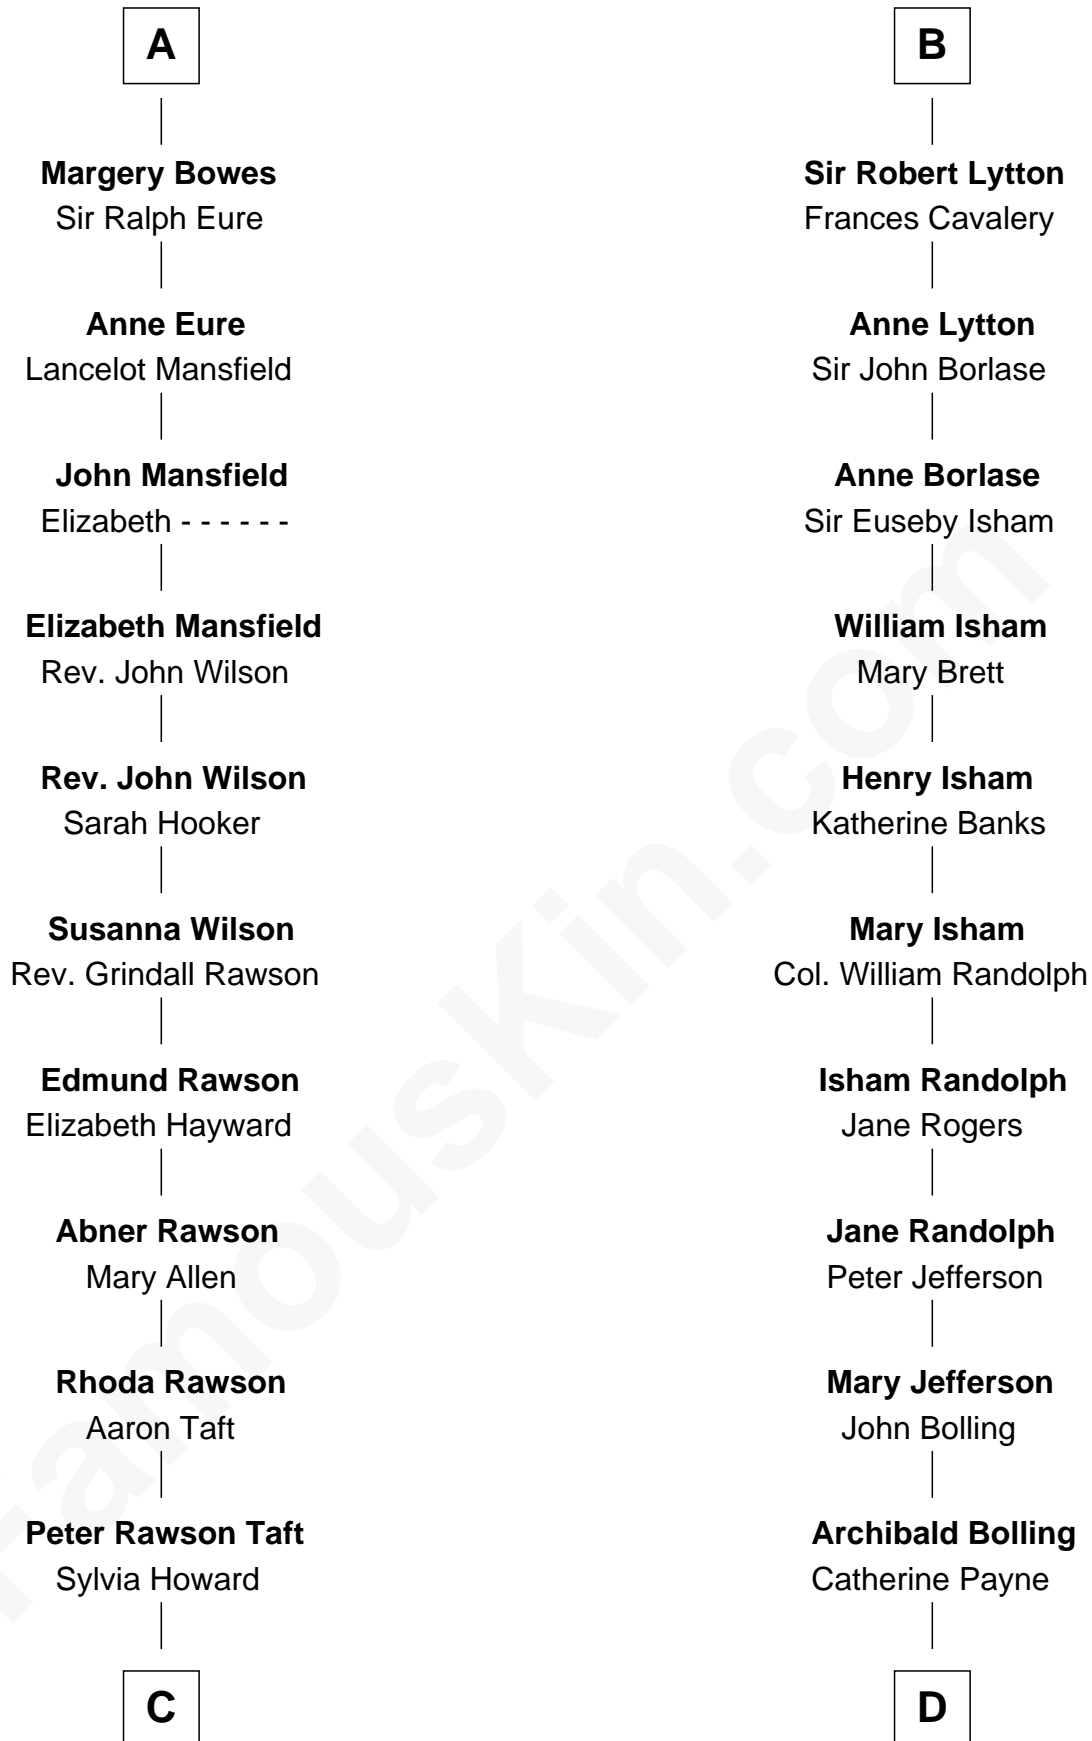

**FamousKin.com**  
**Relationship Chart of**  
**William Howard Taft**  
*27th U.S. President*

18th cousin 1 time removed of

**Edith (Bolling) Wilson**  
*First Lady of President Woodrow Wilson*

**C**

**Alphonso Taft**  
Louisa Maria Torrey

**William Howard Taft**  
*27th U.S. President*

**D**

**Archibald Bolling**  
Anne E. Wigginton

**William Holcombe Bolling**  
Sarah Spiers White

**Edith (Bolling) Wilson**  
*First Lady of Woodrow Wilson*