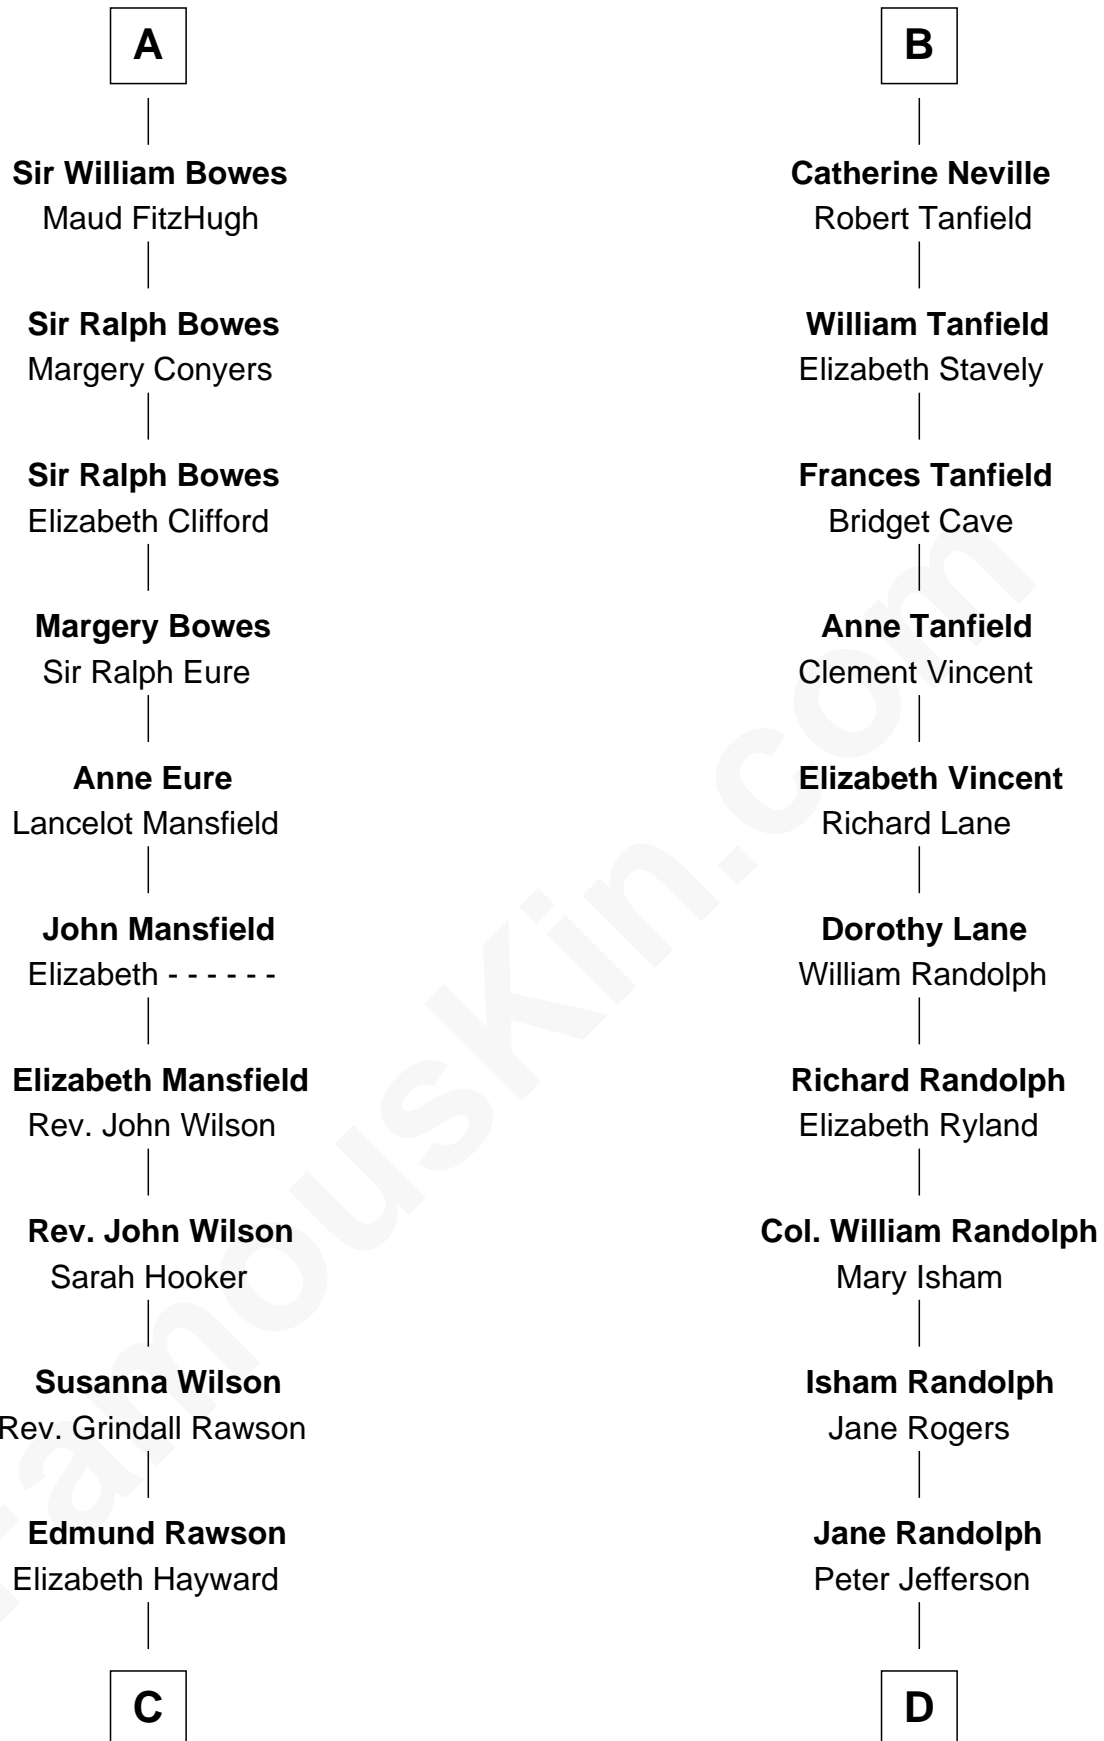

# FamousKin.com Relationship Chart of

**William Howard Taft**

*27th U.S. President*

21st cousin of

**Edith (Bolling) Wilson**

*First Lady of President Woodrow Wilson*

**William de Braiose**

Eva Marshal

**C**

**Abner Rawson**

Mary Allen

**Rhoda Rawson**

Aaron Taft

**Peter Rawson Taft**

Sylvia Howard

**Alphonso Taft**

Louisa Maria Torrey

**William Howard Taft**

*27th U.S. President*

**D**

**Mary Jefferson**

John Bolling

**Archibald Bolling**

Catherine Payne