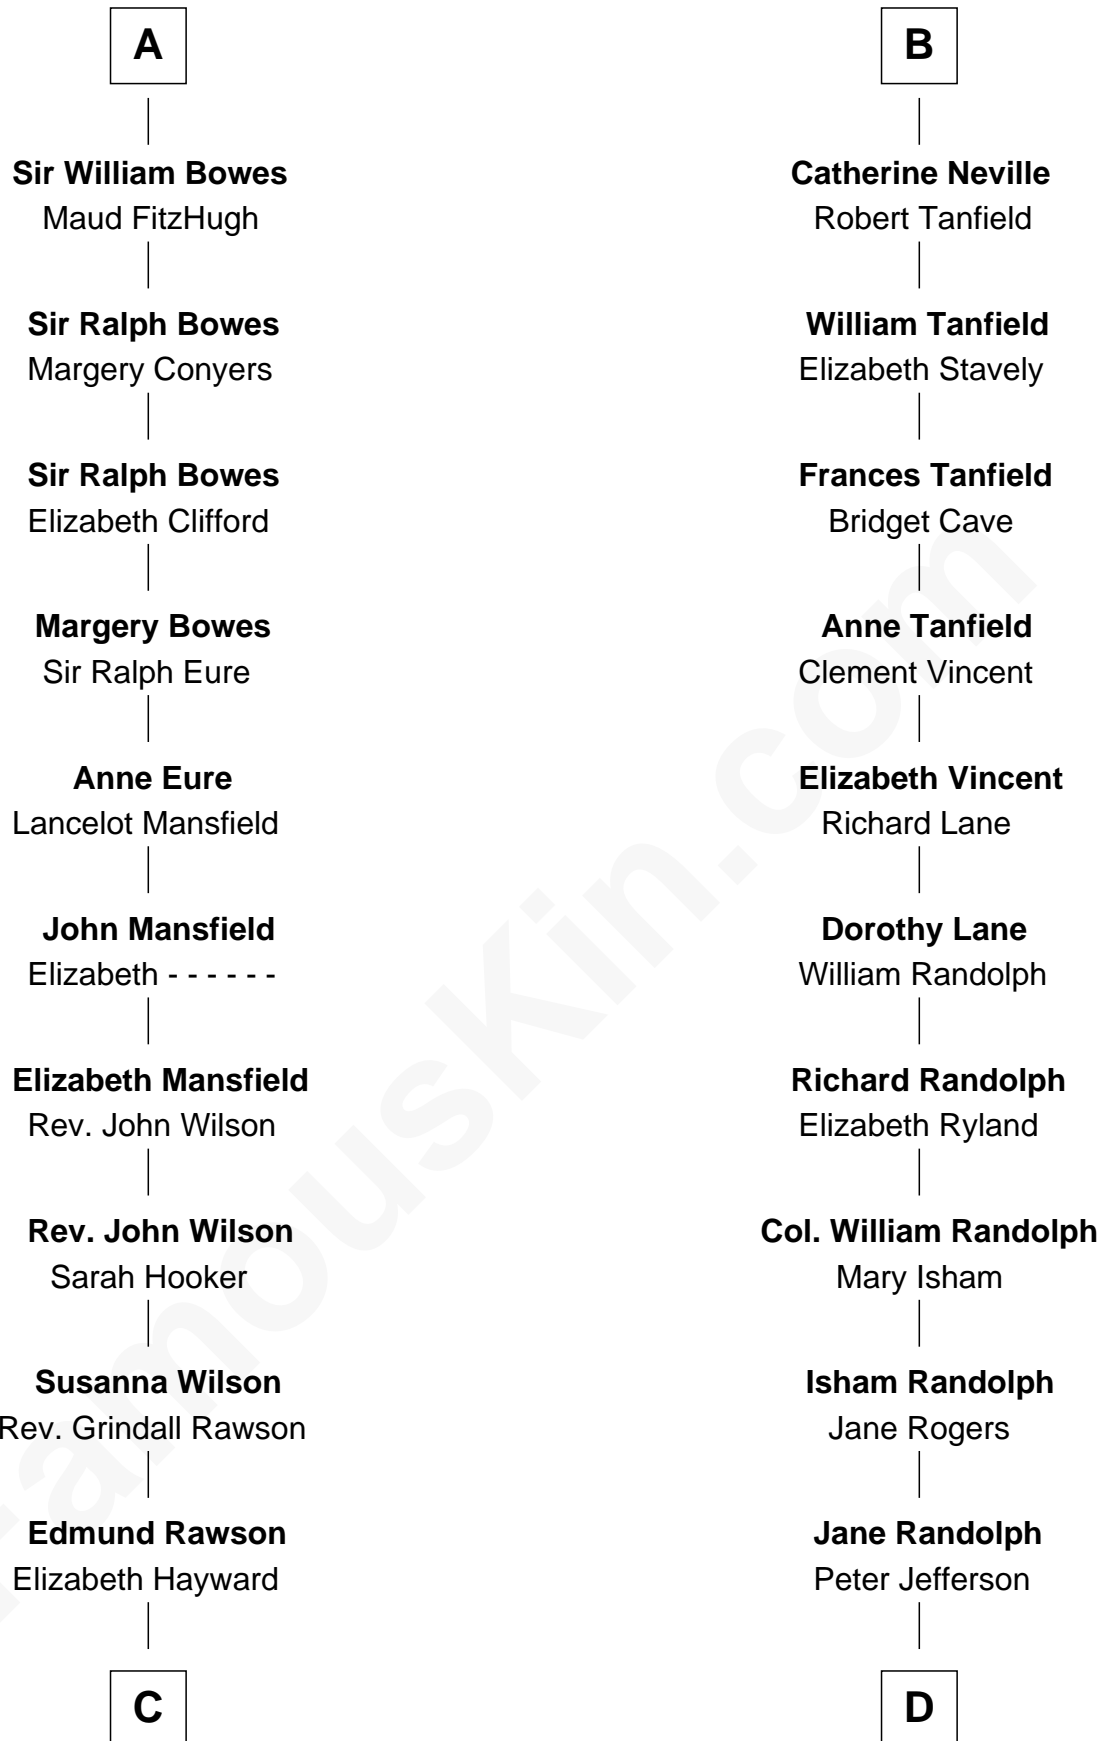

FamousKin.com Relationship Chart of

William Howard Taft

27th U.S. President

21st cousin of

Edith (Bolling) Wilson

First Lady of President Woodrow Wilson

Ralph de Mainwaring

Amice de Chester

Maude de Percy

Sir Ralph Neville

Joan Beaufort

Sir Edward Neville

Katherine Howard

B

C

Abner Rawson

Mary Allen

Rhoda Rawson

Aaron Taft

Peter Rawson Taft

Sylvia Howard

Alphonso Taft

Louisa Maria Torrey

William Howard Taft