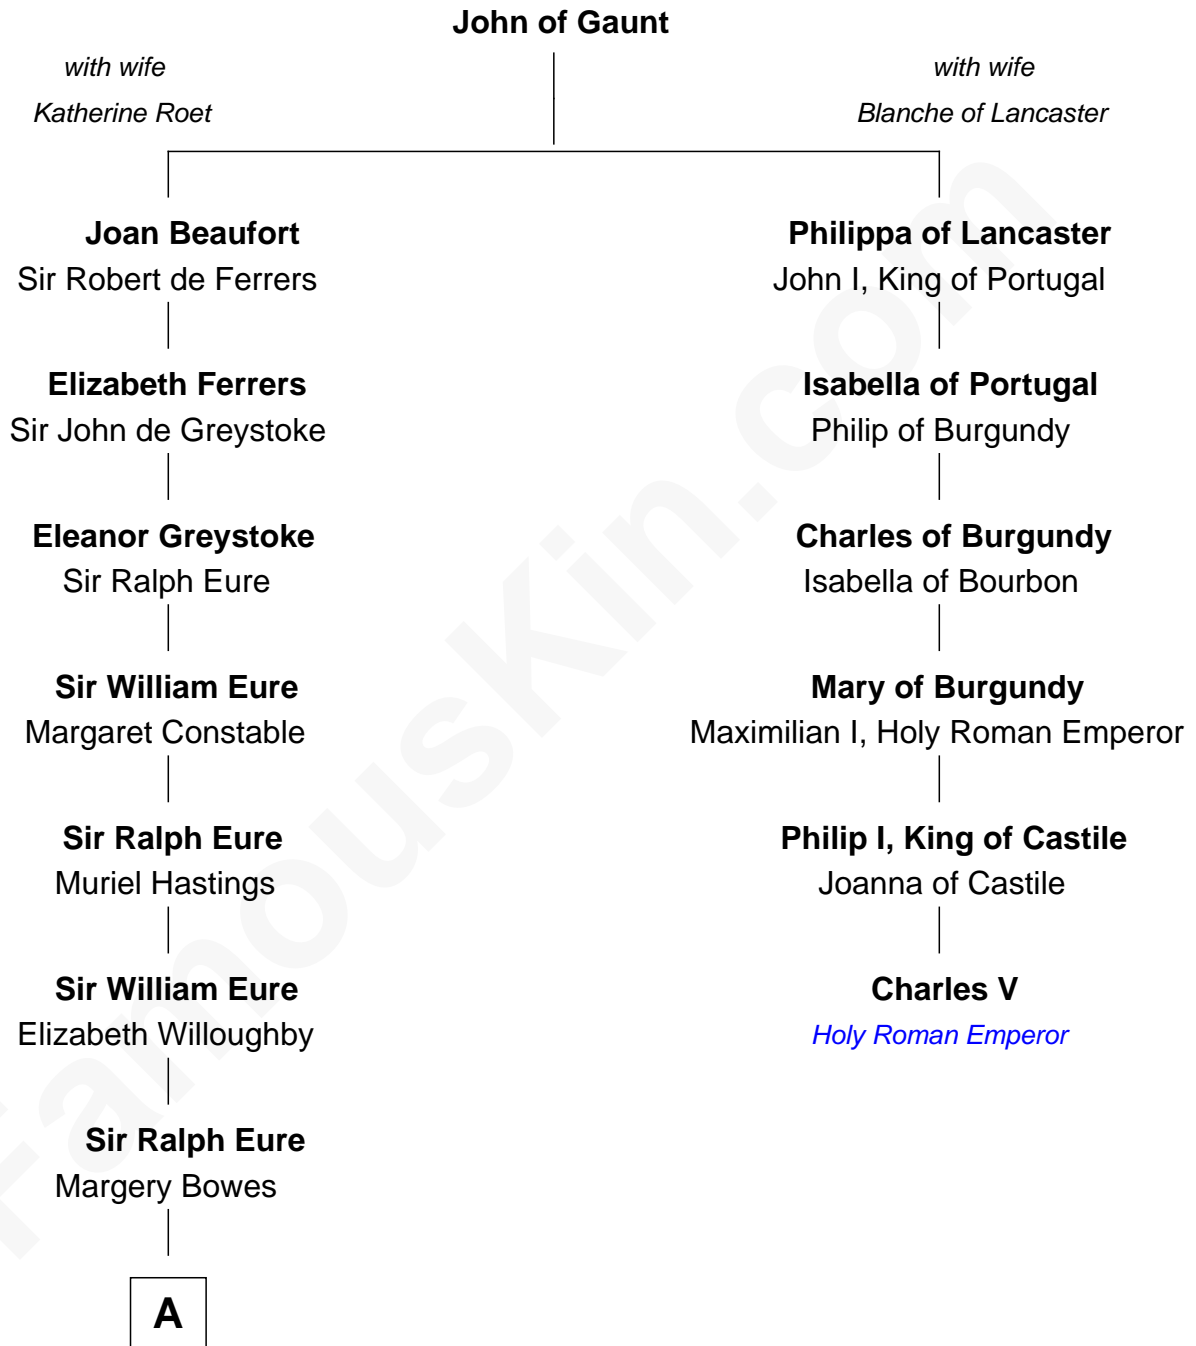

**FamousKin.com**  
**Relationship Chart of**  
**William Howard Taft**  
*27th U.S. President*

**5th cousin 12 times removed of**  
**Charles V**  
*Holy Roman Emperor*

**A**

—  
**Anne Eure**

Lancelot Mansfield

—  
**John Mansfield**

Elizabeth - - - - -

—  
**Elizabeth Mansfield**

Rev. John Wilson

—  
**Rev. John Wilson**

Sarah Hooker

—  
**Susanna Wilson**

Rev. Grindall Rawson