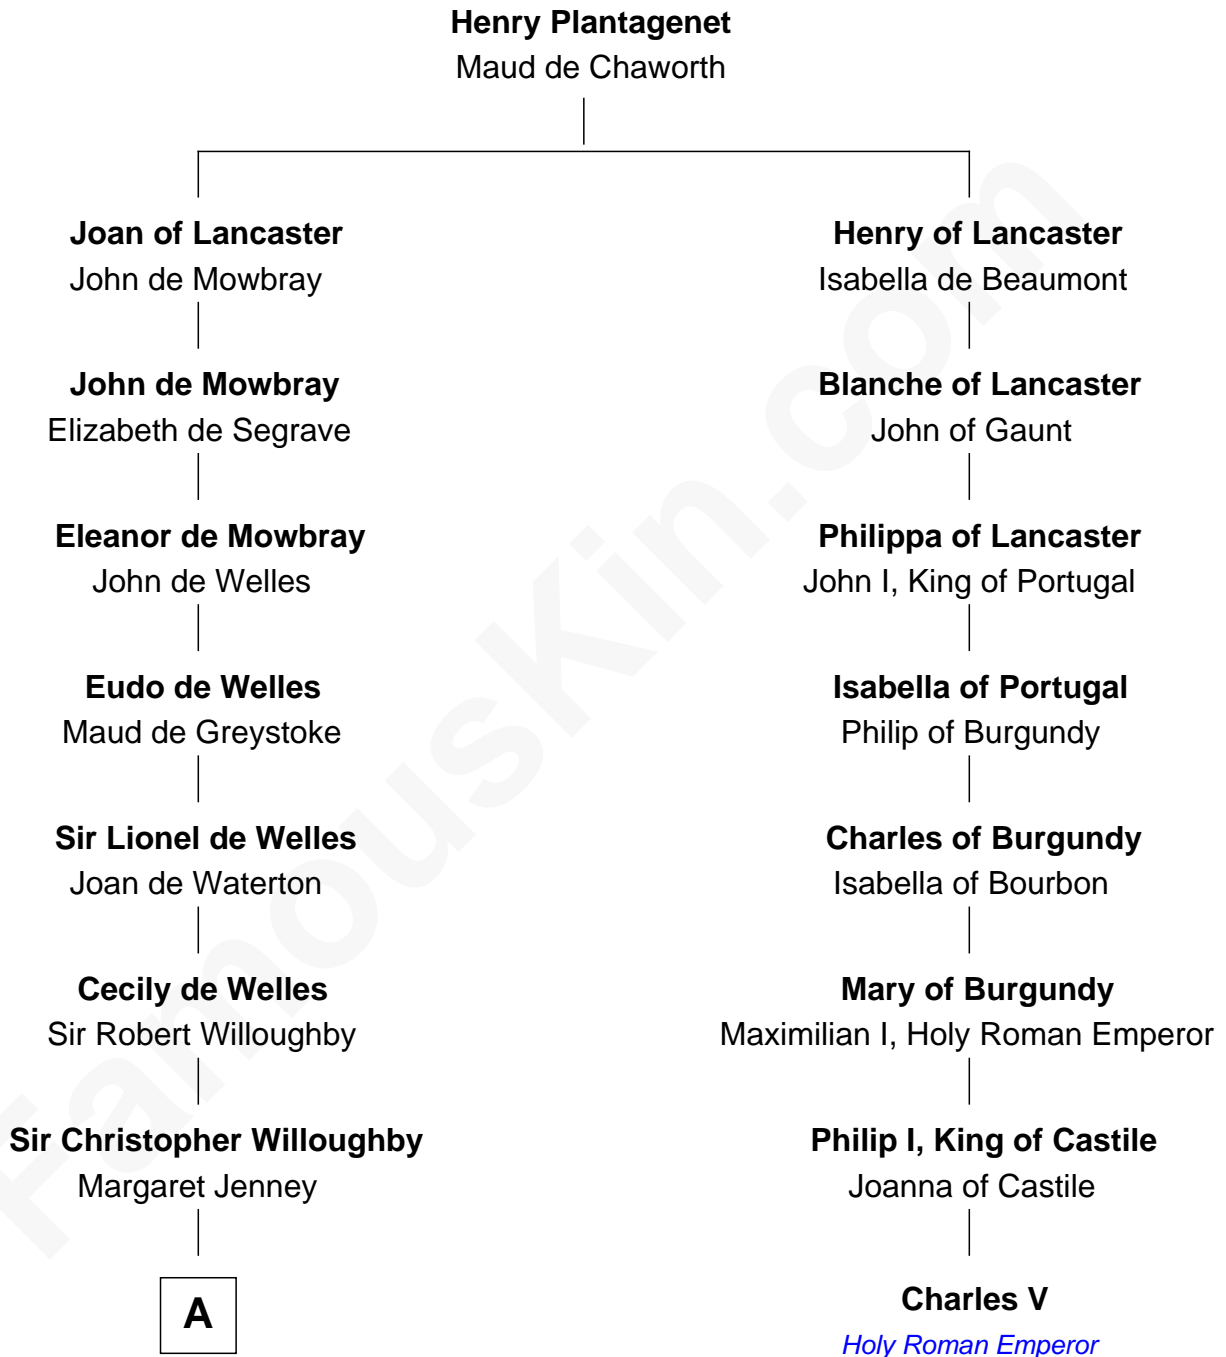

FamousKin.com
Relationship Chart of
William Howard Taft
27th U.S. President

7th cousin 12 times removed of
Charles V
Holy Roman Emperor

B

—
Peter Rawson Taft

Sylvia Howard

—
Alphonso Taft

Louisa Maria Torrey

—
William Howard Taft

27th U.S. President

FamousKin.com