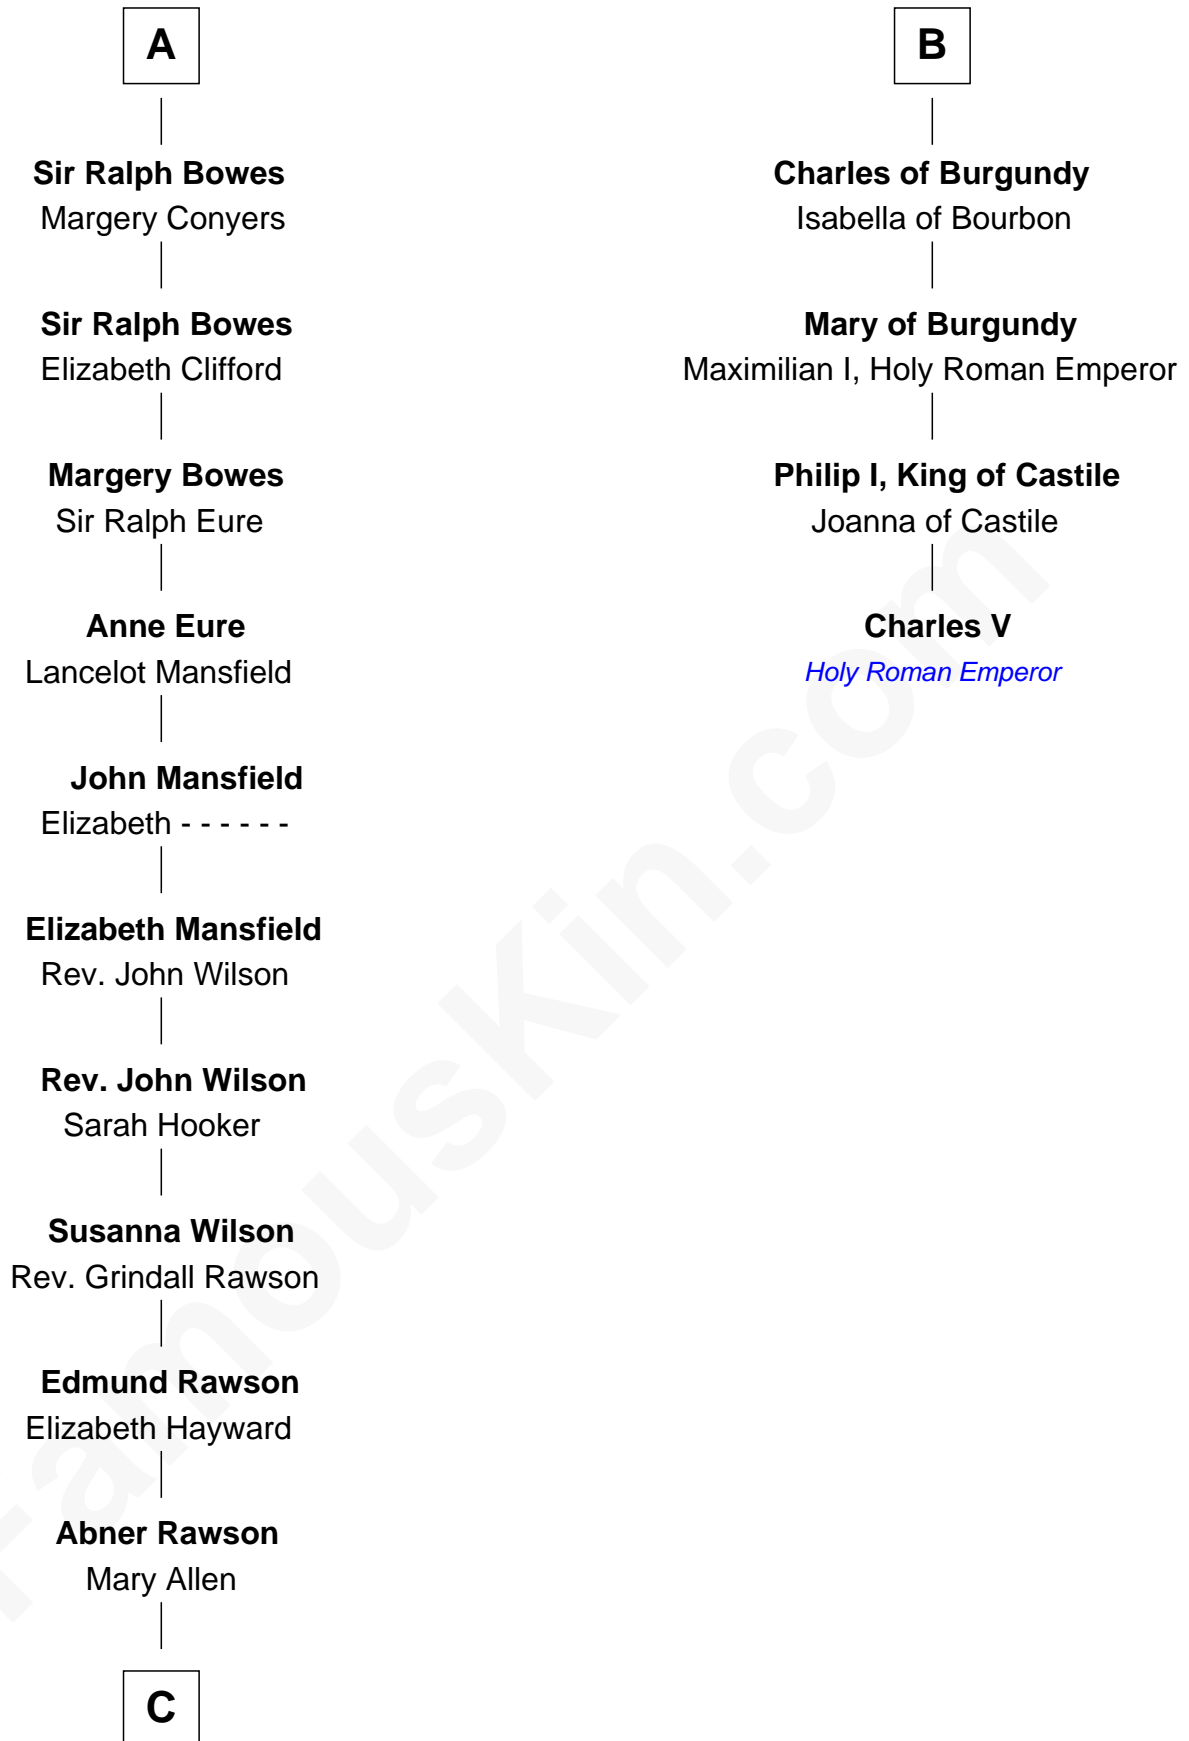

FamousKin.com
Relationship Chart of
William Howard Taft
27th U.S. President

10th cousin 10 times removed of
Charles V
Holy Roman Emperor

C

—
Rhoda Rawson

Aaron Taft
—

Peter Rawson Taft

Sylvia Howard
—

Alphonso Taft

Louisa Maria Torrey
—

William Howard Taft

27th U.S. President

FamousKin.com