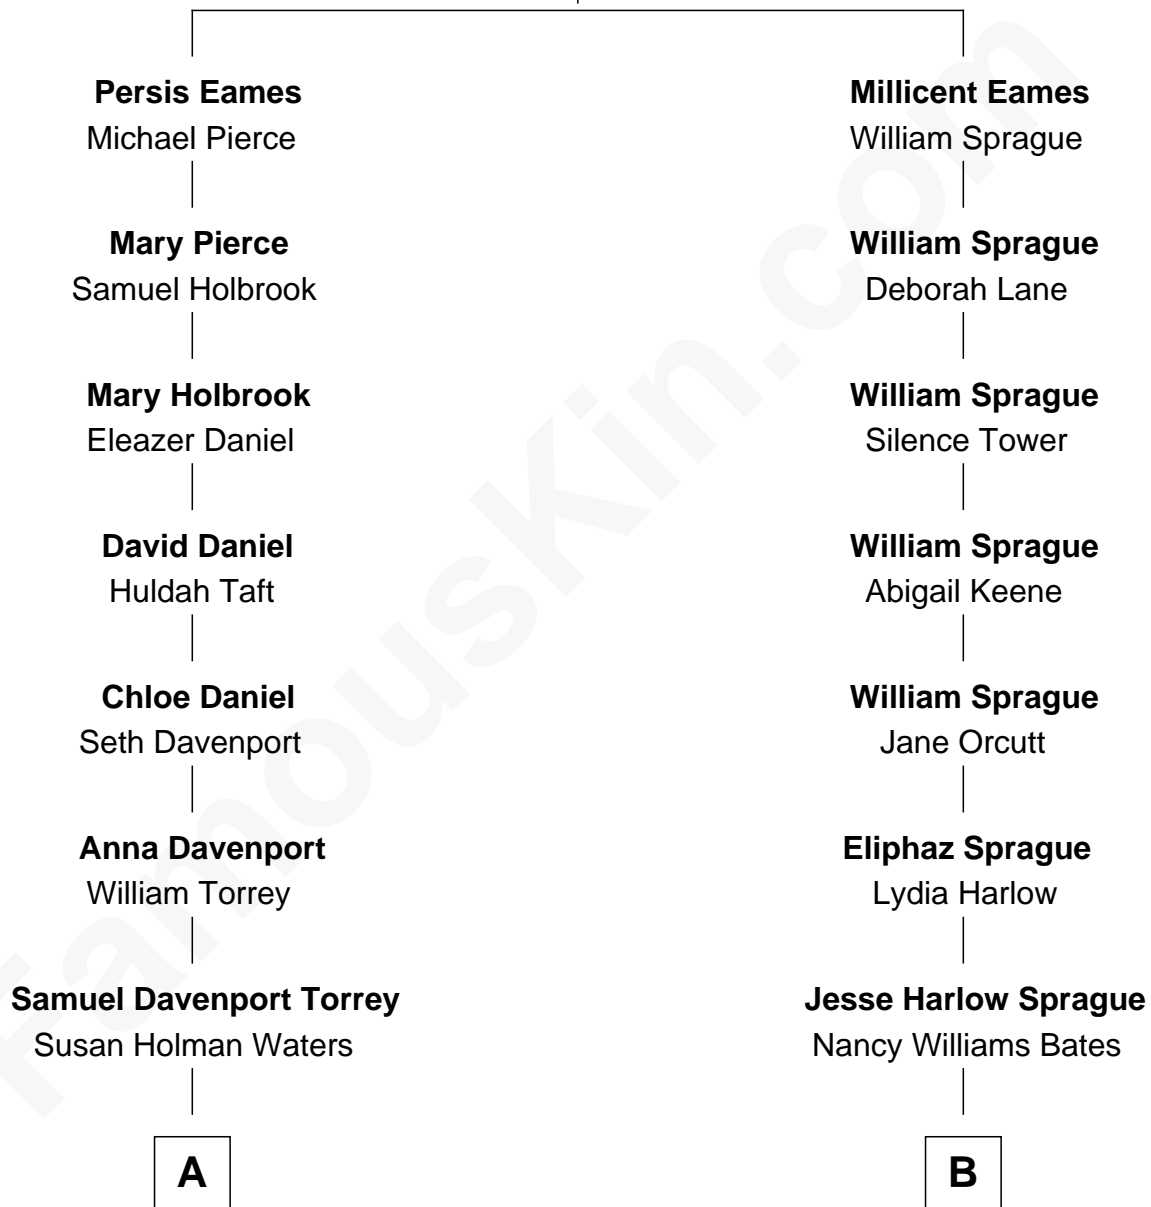

FamousKin.com Relationship Chart of

William Howard Taft

27th U.S. President

8th cousin 2 times removed of

Sprague Grayden

TV and Movie Actress

Anthony Eames

Margery - - - - -

A

Louisa Maria Torrey
Alphonso Taft

William Howard Taft
27th U.S. President

B

Charles F. Sprague
Margaret Mae Smith

Charles Fremont Sprague
Ova Mona Evans

Lois Sprague
William Michael Grayden

Sprague Grayden
TV and Movie Actress