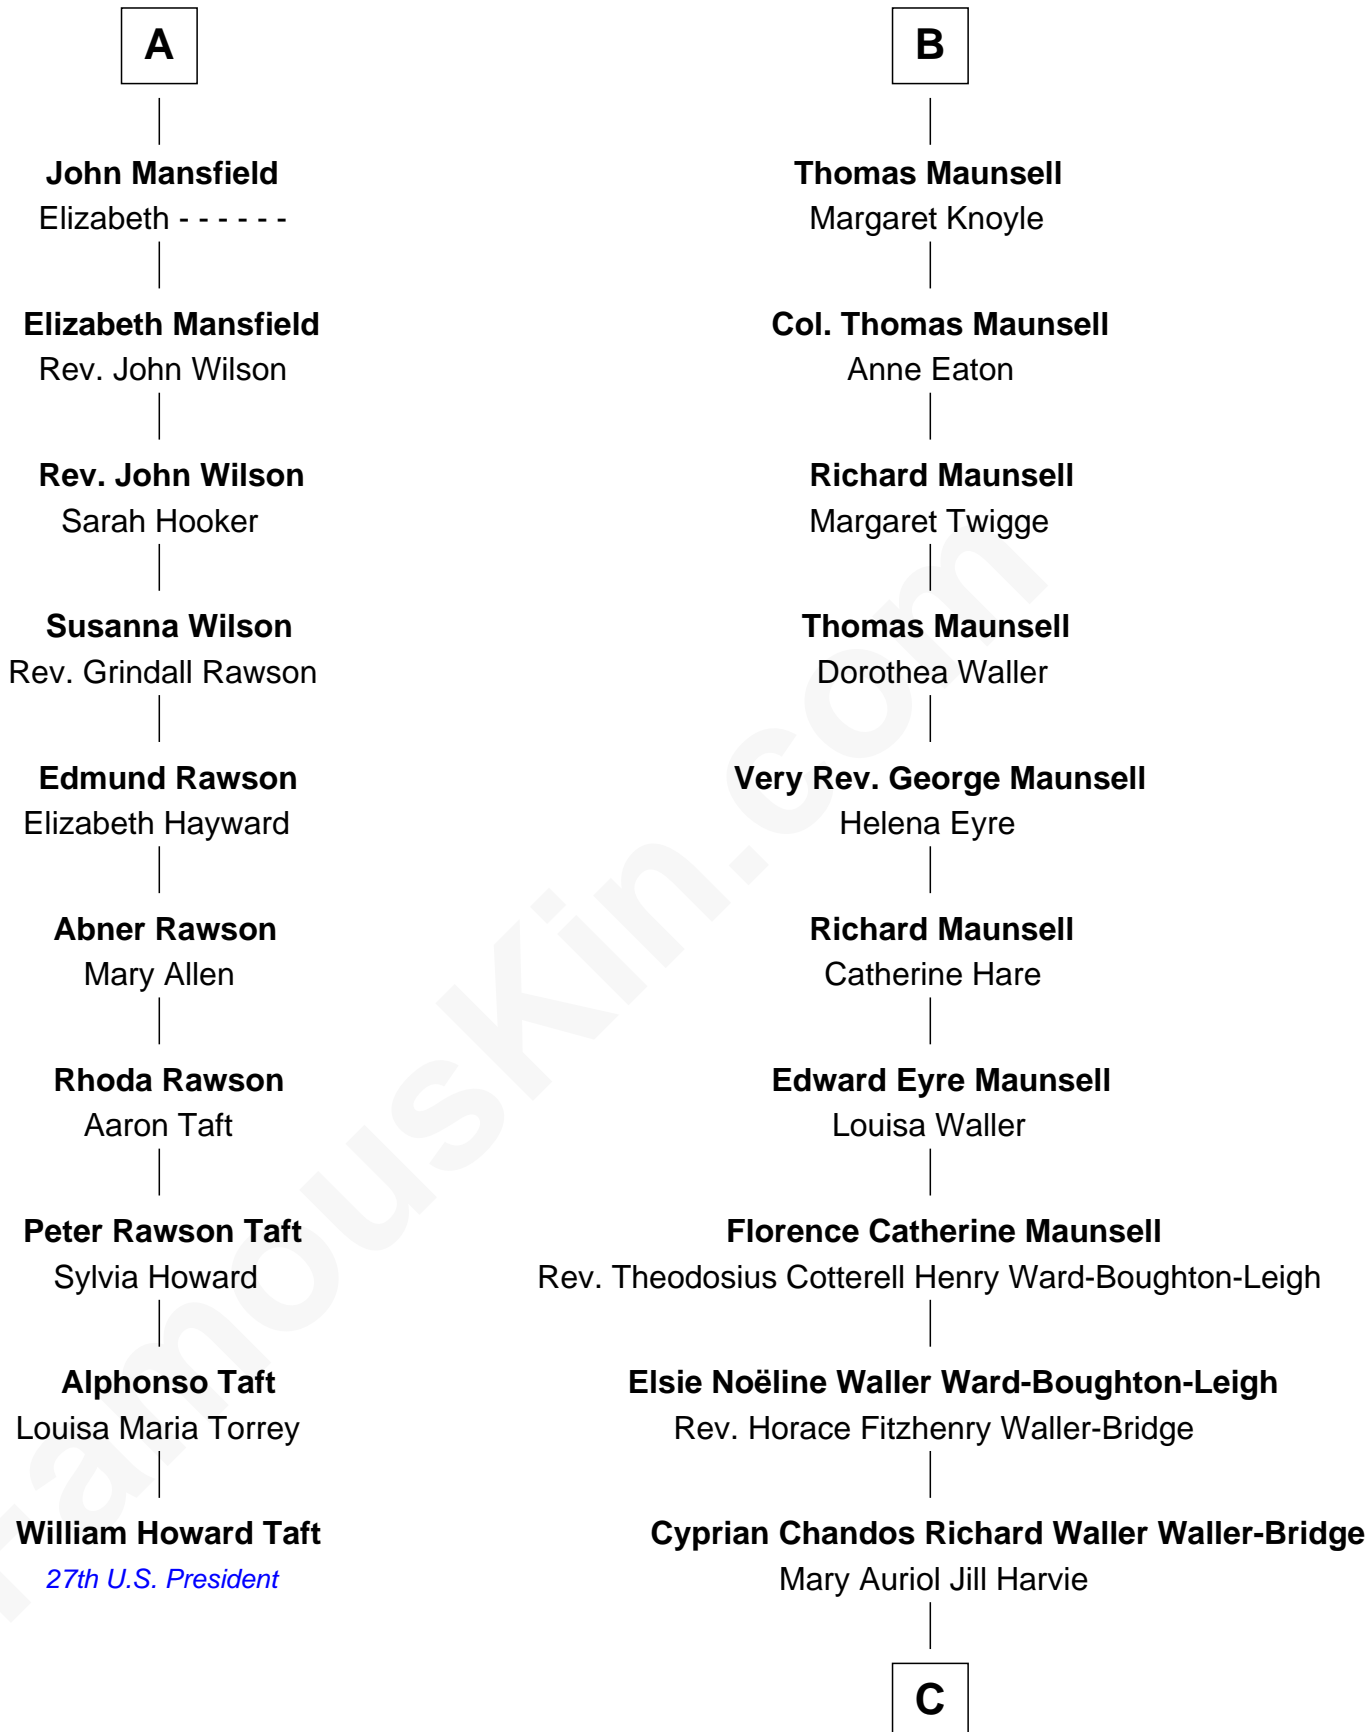

FamousKin.com
Relationship Chart of
William Howard Taft
27th U.S. President

16th cousin 2 times removed of
Phoebe Waller-Bridge
Theatre, TV and Movie Actress

C

Michael Cyprian Waller-Bridge

Teresa Mary Clerke