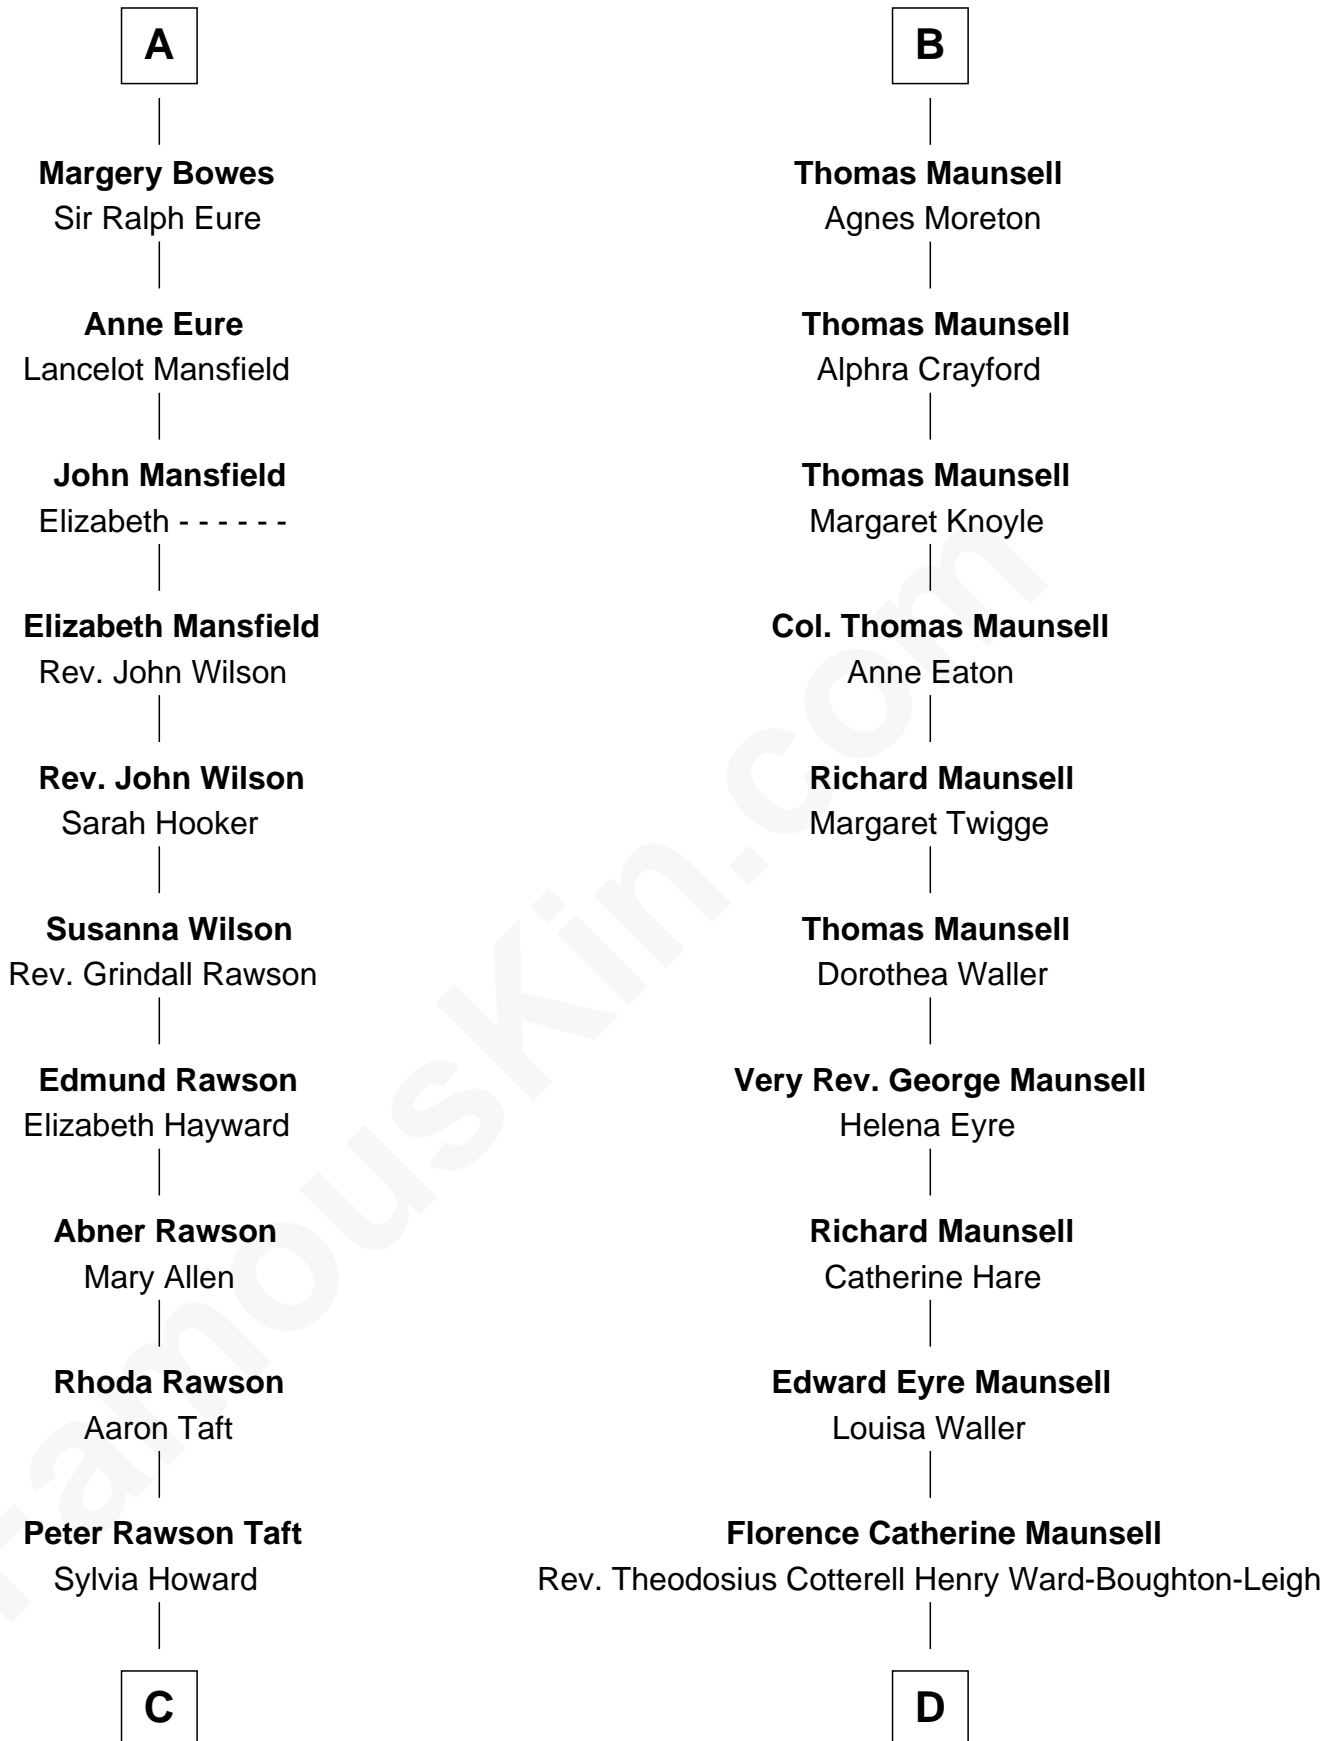

FamousKin.com
Relationship Chart of
William Howard Taft
27th U.S. President

18th cousin 2 times removed of
Phoebe Waller-Bridge
Theatre, TV and Movie Actress

Sir Maurice de Berkeley
 Eve la Zouche

C

Alphonso Taft
Louisa Maria Torrey

William Howard Taft
27th U.S. President

D

Elsie Noëline Waller Ward-Boughton-Leigh
Rev. Horace Fitzhenry Waller-Bridge

Cyprian Chandos Richard Waller Waller-Bridge
Mary Auriol Jill Harvie

Michael Cyprian Waller-Bridge
Teresa Mary Clerke