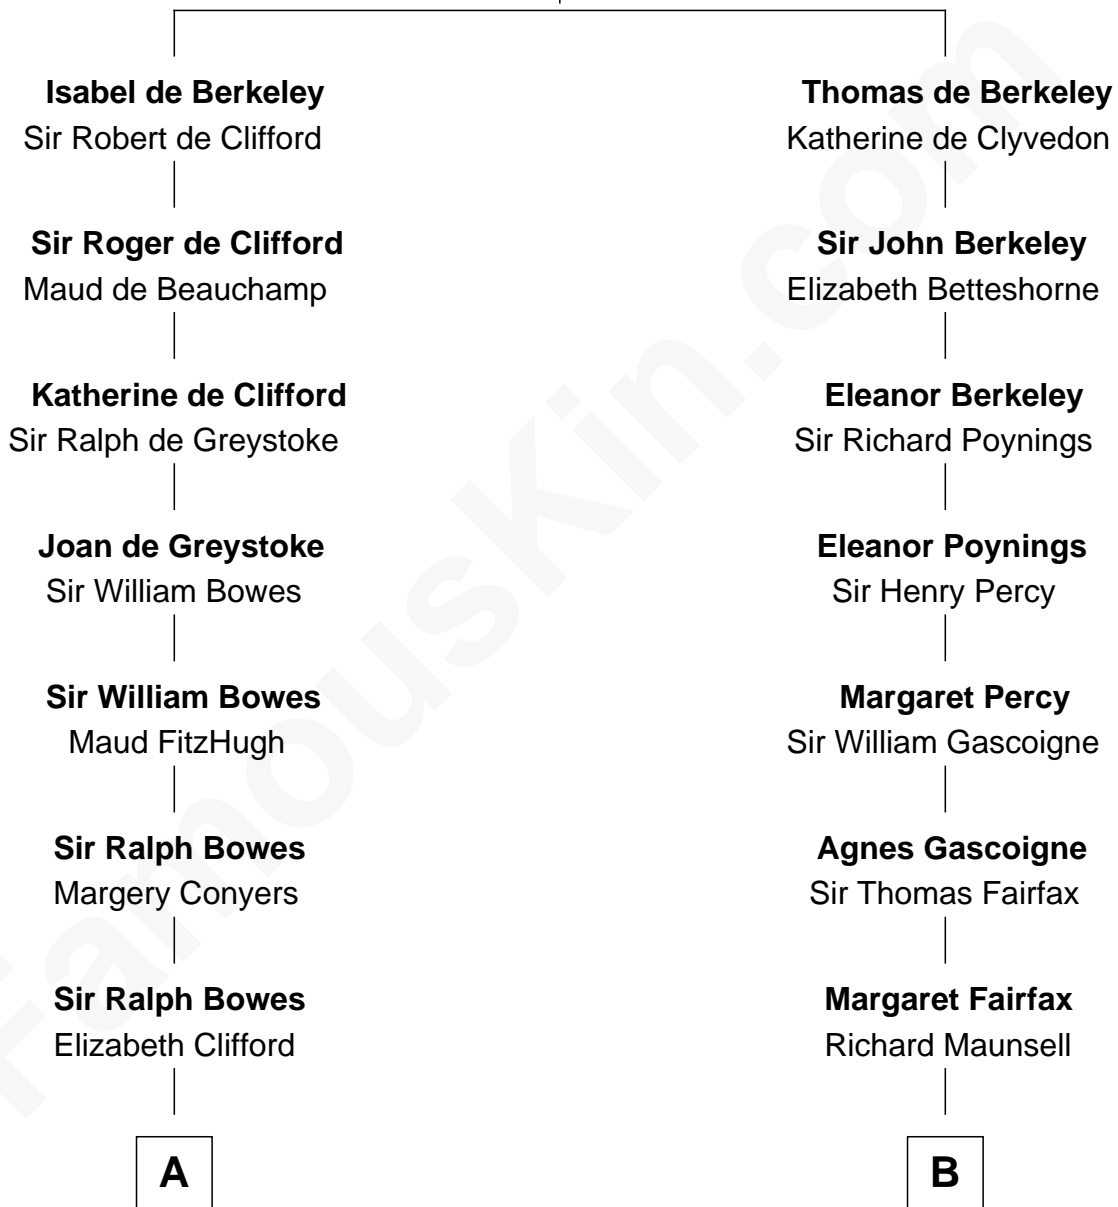

FamousKin.com
Relationship Chart of
William Howard Taft
27th U.S. President

18th cousin 2 times removed of
Phoebe Waller-Bridge
Theatre, TV and Movie Actress

Sir Maurice de Berkeley
 Eve la Zouche

C

Alphonso Taft
Louisa Maria Torrey

William Howard Taft
27th U.S. President

D

Elsie Noëline Waller Ward-Boughton-Leigh
Rev. Horace Fitzhenry Waller-Bridge

Cyprian Chandos Richard Waller Waller-Bridge
Mary Auriol Jill Harvie

Michael Cyprian Waller-Bridge
Teresa Mary Clerke