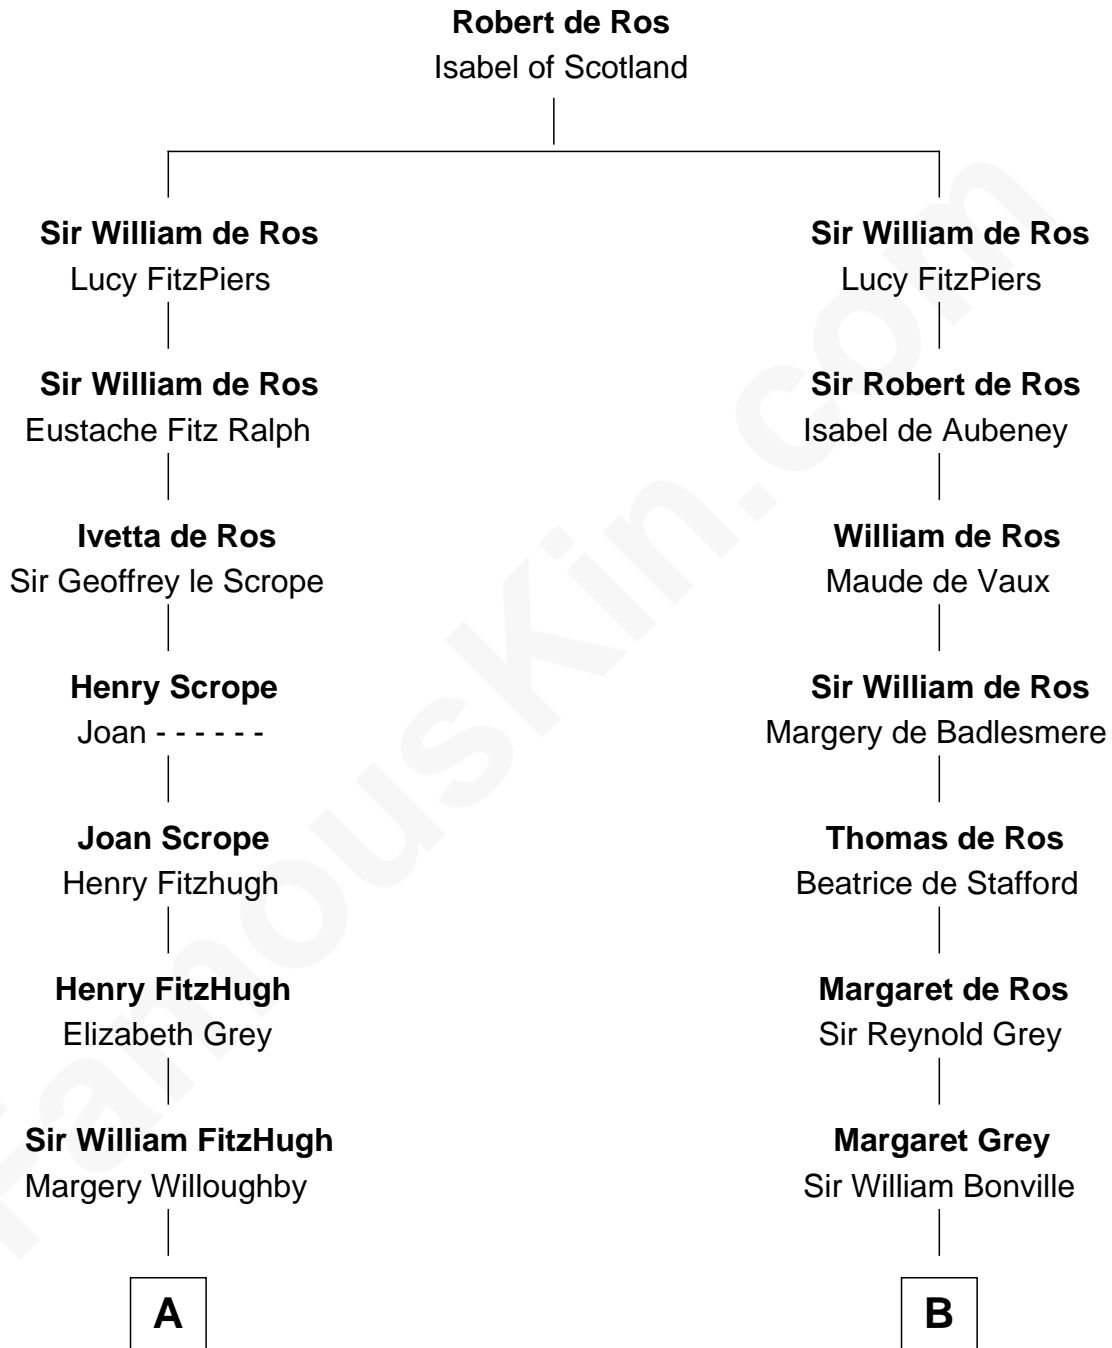

FamousKin.com Relationship Chart of

William Howard Taft

27th U.S. President

21st cousin of

Milton Bradley

Founder, Milton Bradley Company

C

Abner Rawson

Mary Allen

Rhoda Rawson

Aaron Taft

Peter Rawson Taft

Sylvia Howard

Alphonso Taft

Louisa Maria Torrey

William Howard Taft