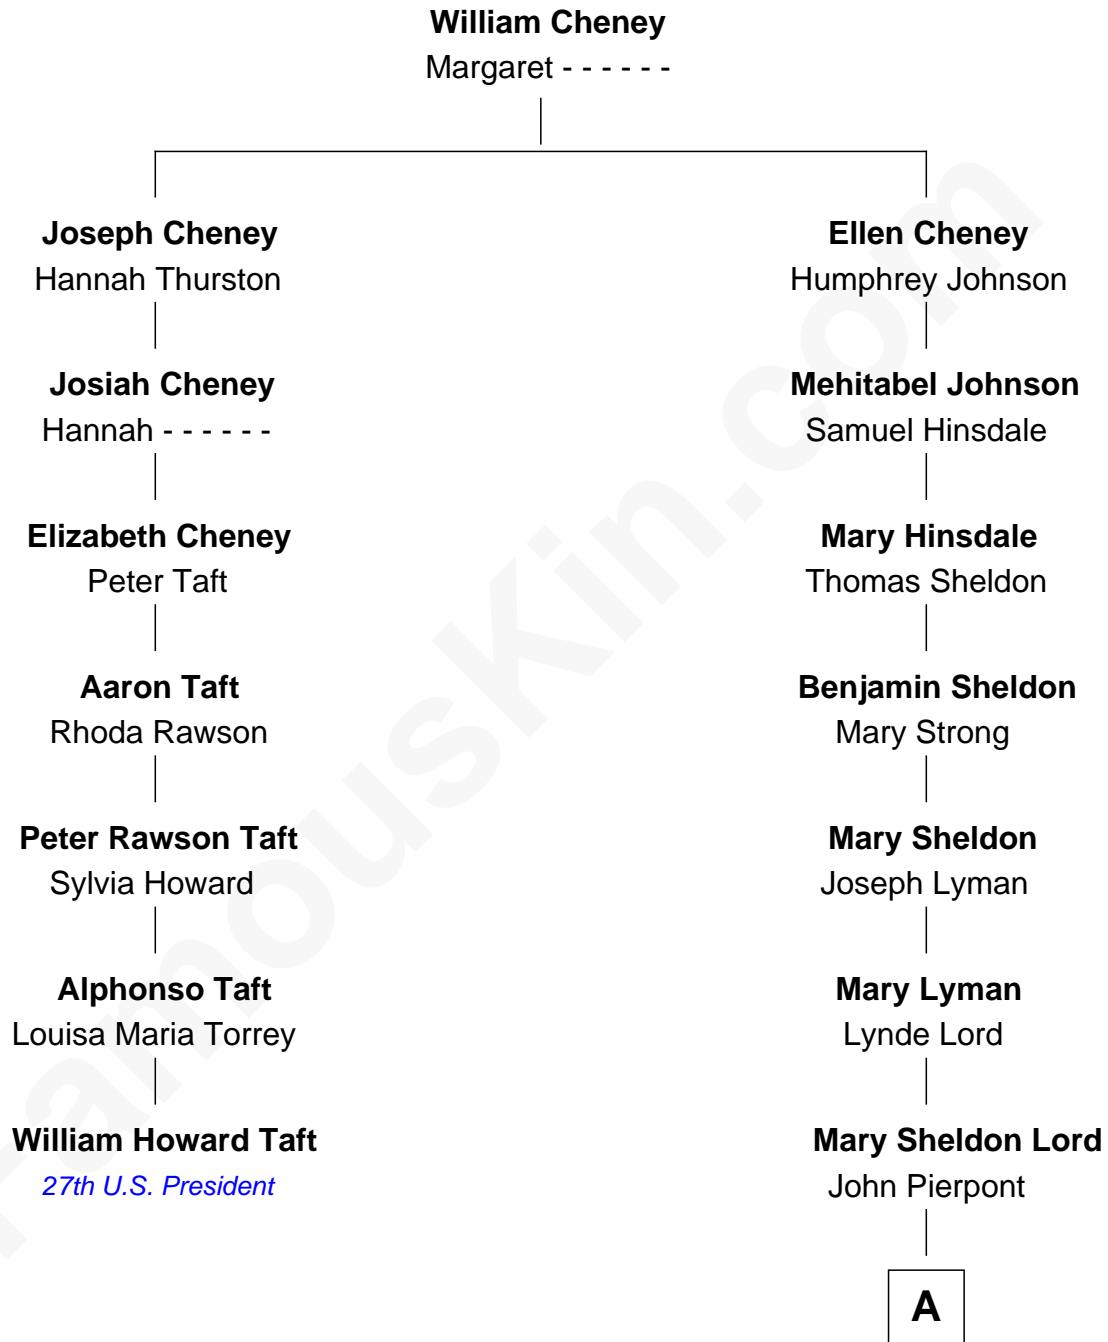

**FamousKin.com**  
**Relationship Chart of**  
**William Howard Taft**  
*27th U.S. President*

6th cousin 2 times removed of

**J.P. Morgan**  
*American Banker and Art Collector*

**A**

Juliet Pierpont

Junius Spencer Morgan