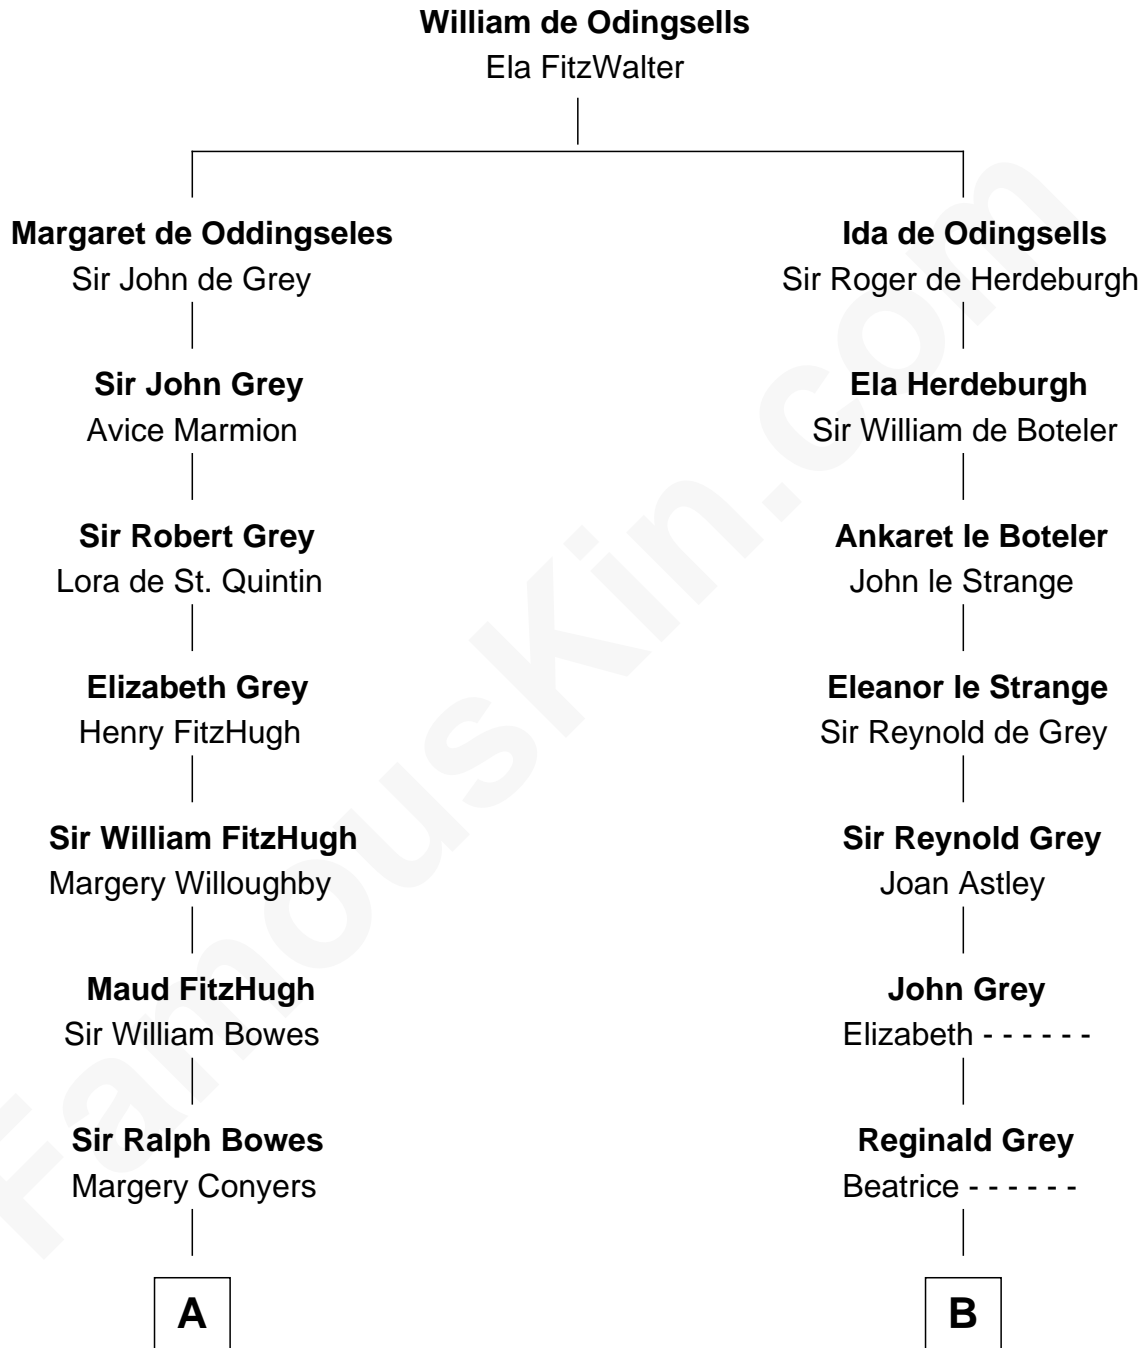

FamousKin.com Relationship Chart of

William Howard Taft

27th U.S. President

19th cousin of

J.P. Morgan

American Banker and Art Collector

C

Peter Rawson Taft
Sylvia Howard

Alphonso Taft
Louisa Maria Torrey

William Howard Taft
27th U.S. President

D

Mary Sheldon Lord
John Pierpont

Juliet Pierpont
Junius Spencer Morgan

J.P. Morgan
American Banker and Art Collector

FamousKin.com