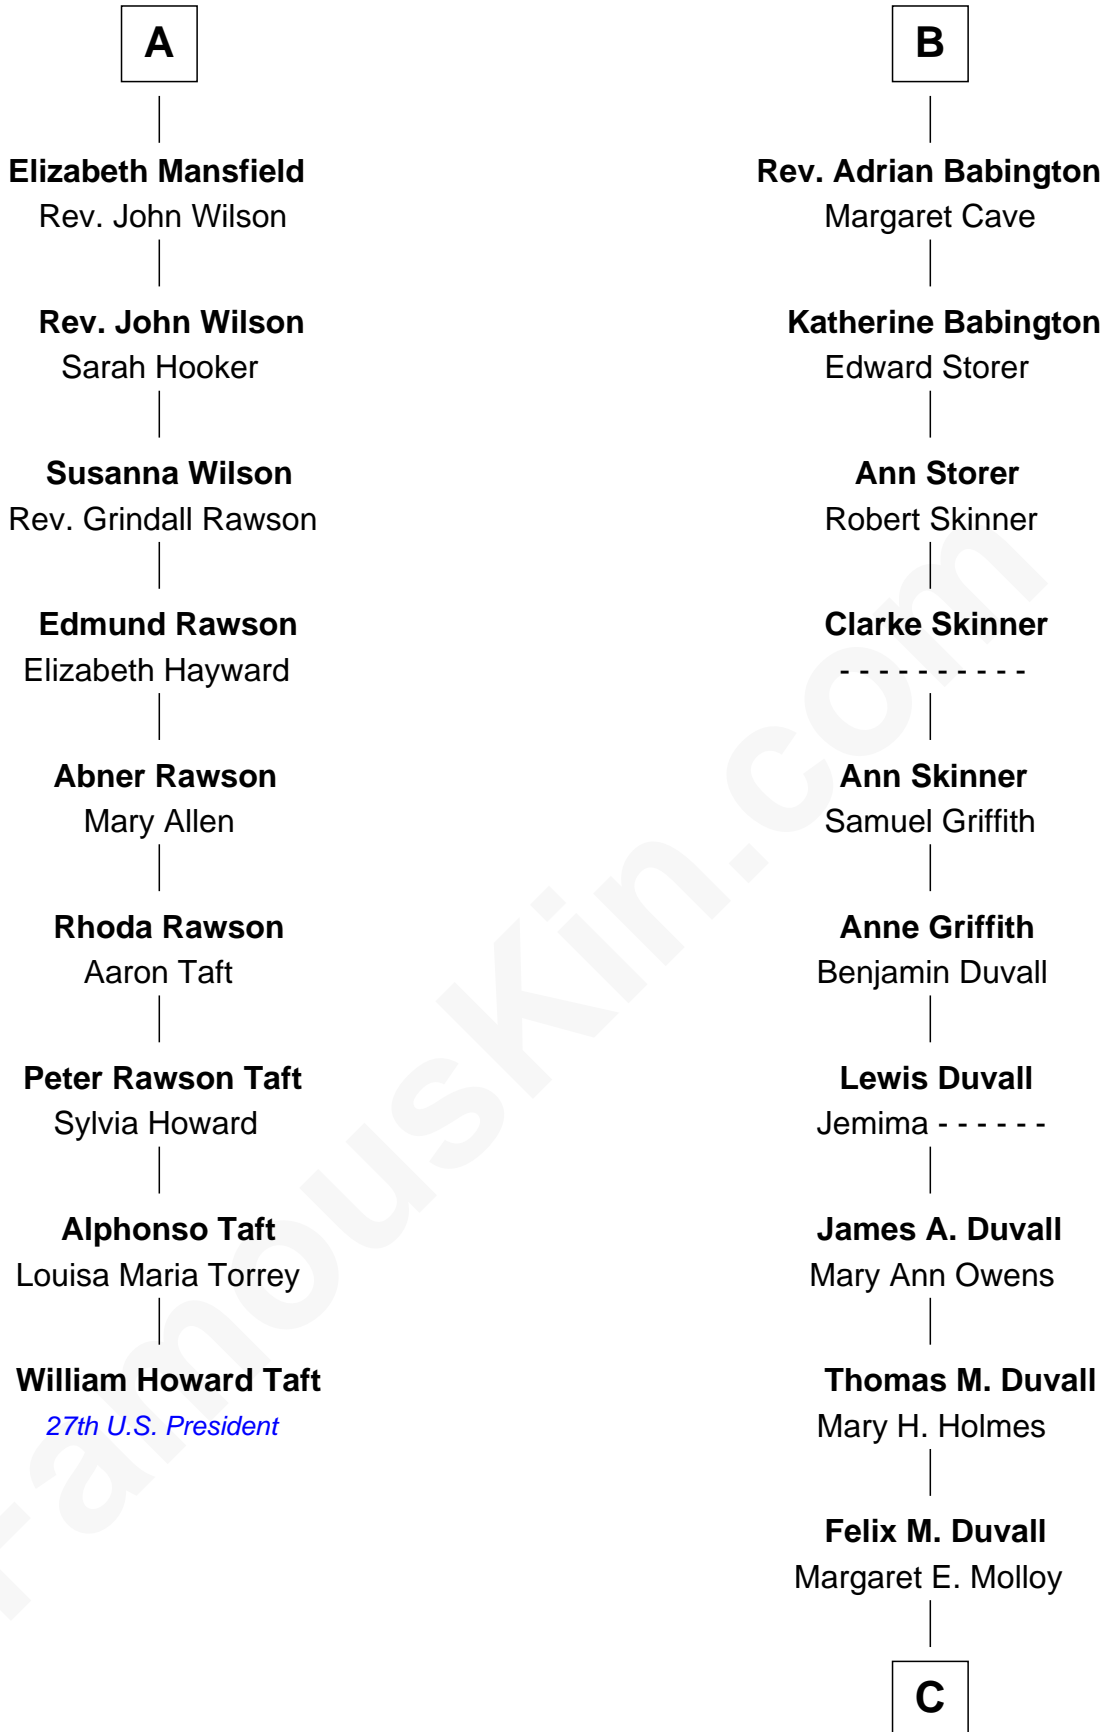

**FamousKin.com**  
**Relationship Chart of**  
**William Howard Taft**  
*27th U.S. President*

15th cousin 5 times removed of

**John Dye**

*TV and Movie Actor - "Touched by an Angel"*

**Sir William Willoughby**

**Elizabeth Willoughby**

Sir Henry de Beaumont

**Sir Henry Beaumont**

Joan Heronville

**Sir Henry Beaumont**

Eleanor Sutton

**John Beaumont**

Joan Mytton

**Eleanor Beaumont**

Humphrey Babington

**Thomas Babington**

Eleanor Humfrey

**Humphrey Babington**

Margaret Cave

**B**

**C**