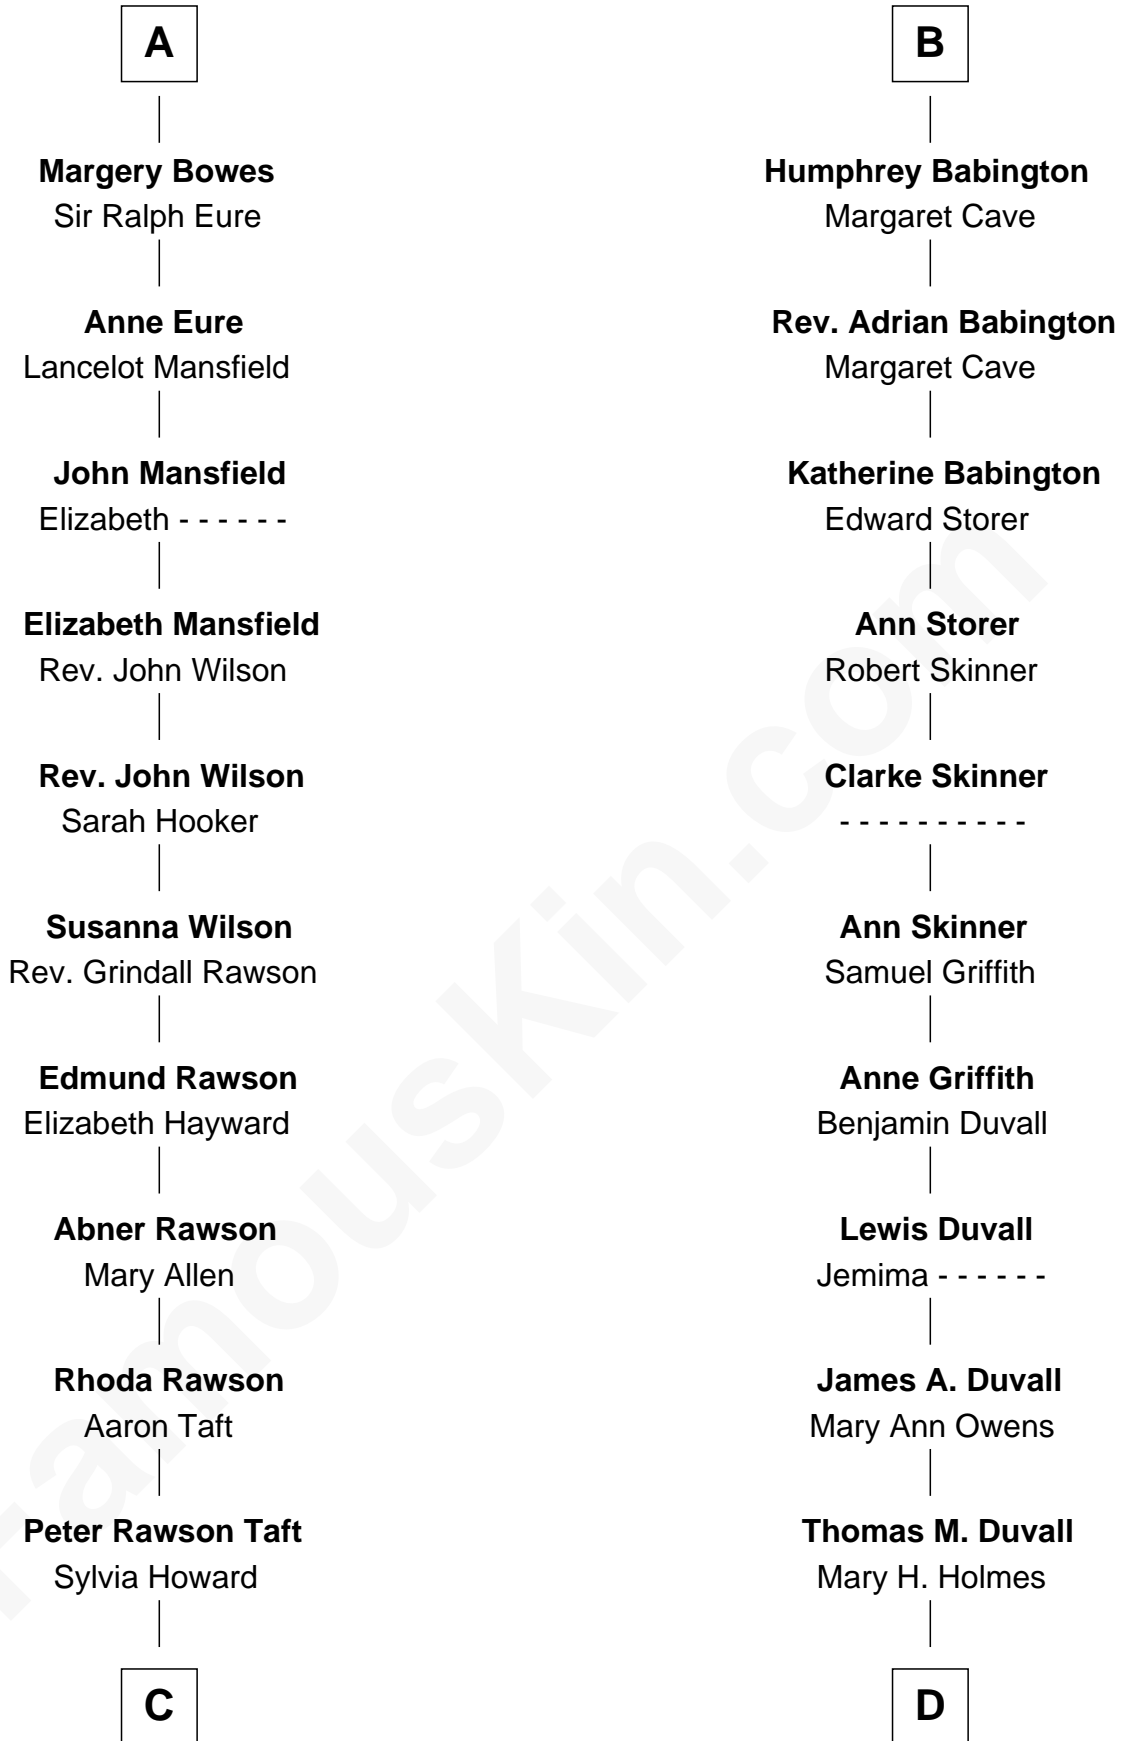

FamousKin.com
Relationship Chart of
William Howard Taft
27th U.S. President

18th cousin 3 times removed of

John Dye

TV and Movie Actor - "Touched by an Angel"

Sir Maurice de Berkeley

Eve la Zouche

C

Alphonso Taft
Louisa Maria Torrey

William Howard Taft
27th U.S. President

D

Felix M. Duvall
Margaret E. Molloy

Robert Louis Duvall
Edith Clara Tippet

John Louis Duvall
Irene Maree McMillen

Lynn Maree Duvall
Jim C. Dye

John Dye
TV and Movie Actor