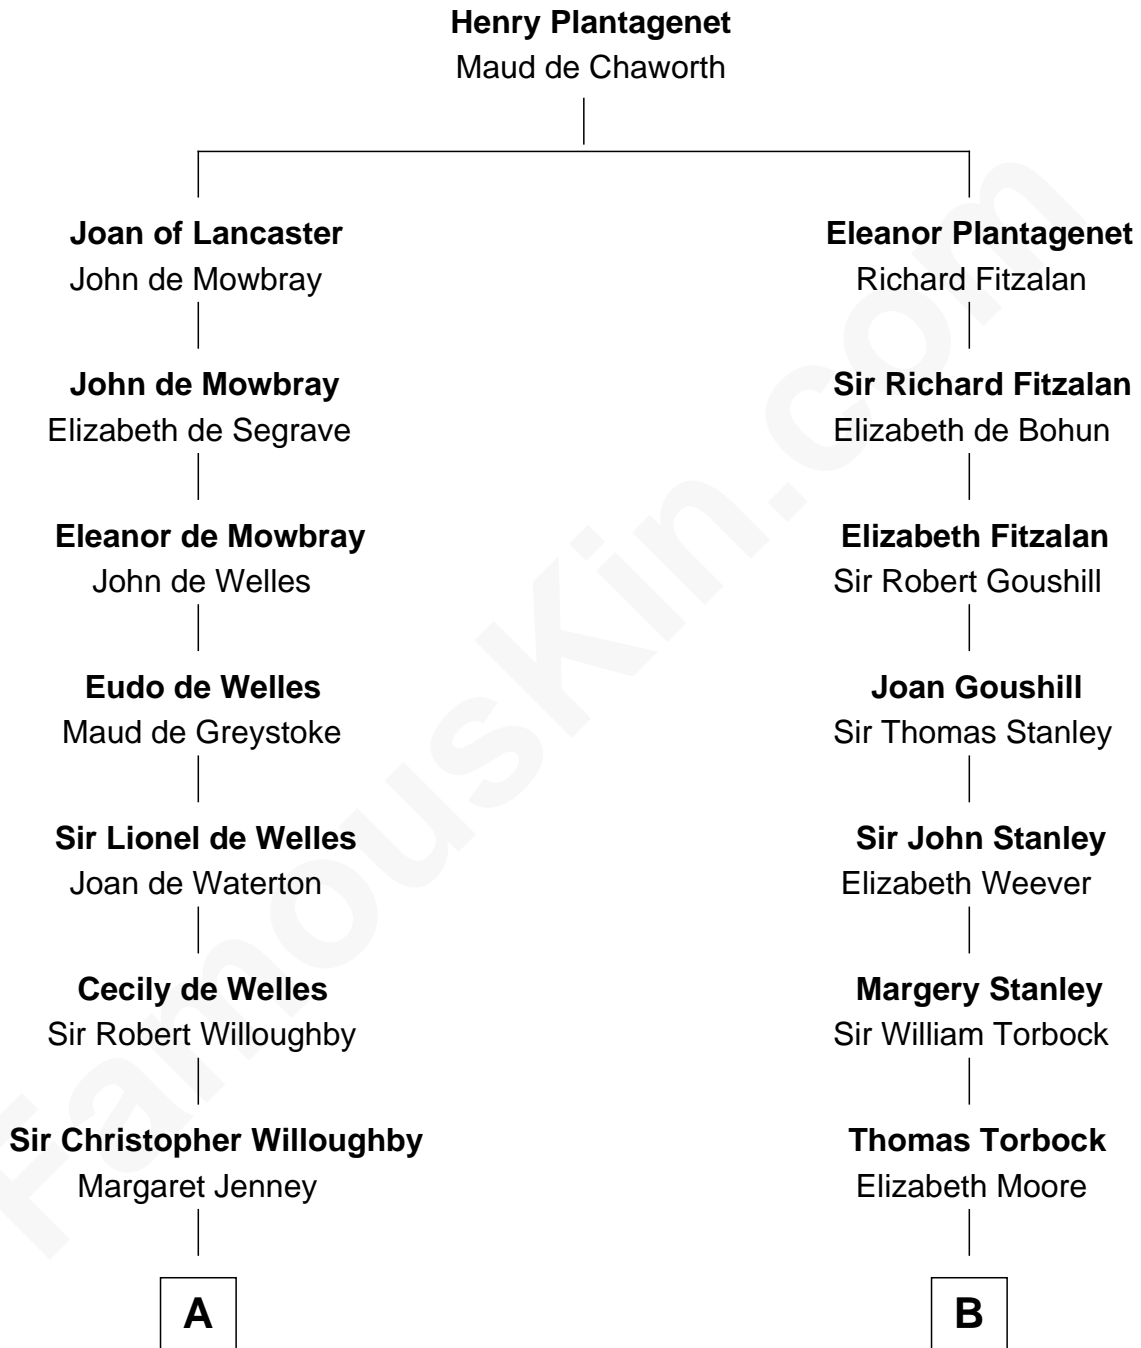

FamousKin.com
Relationship Chart of
William Howard Taft
27th U.S. President

18th cousin 1 time removed of
Juliette Gordon Low
Founder of the Girl Scouts

C

Peter Rawson Taft

Sylvia Howard

Alphonso Taft

Louisa Maria Torrey

William Howard Taft

27th U.S. President

D

Eleanor Lytle Kinzie

William Washington Gordon

Juliette Gordon Low

Founder of the Girl Scouts

FamousKin.com