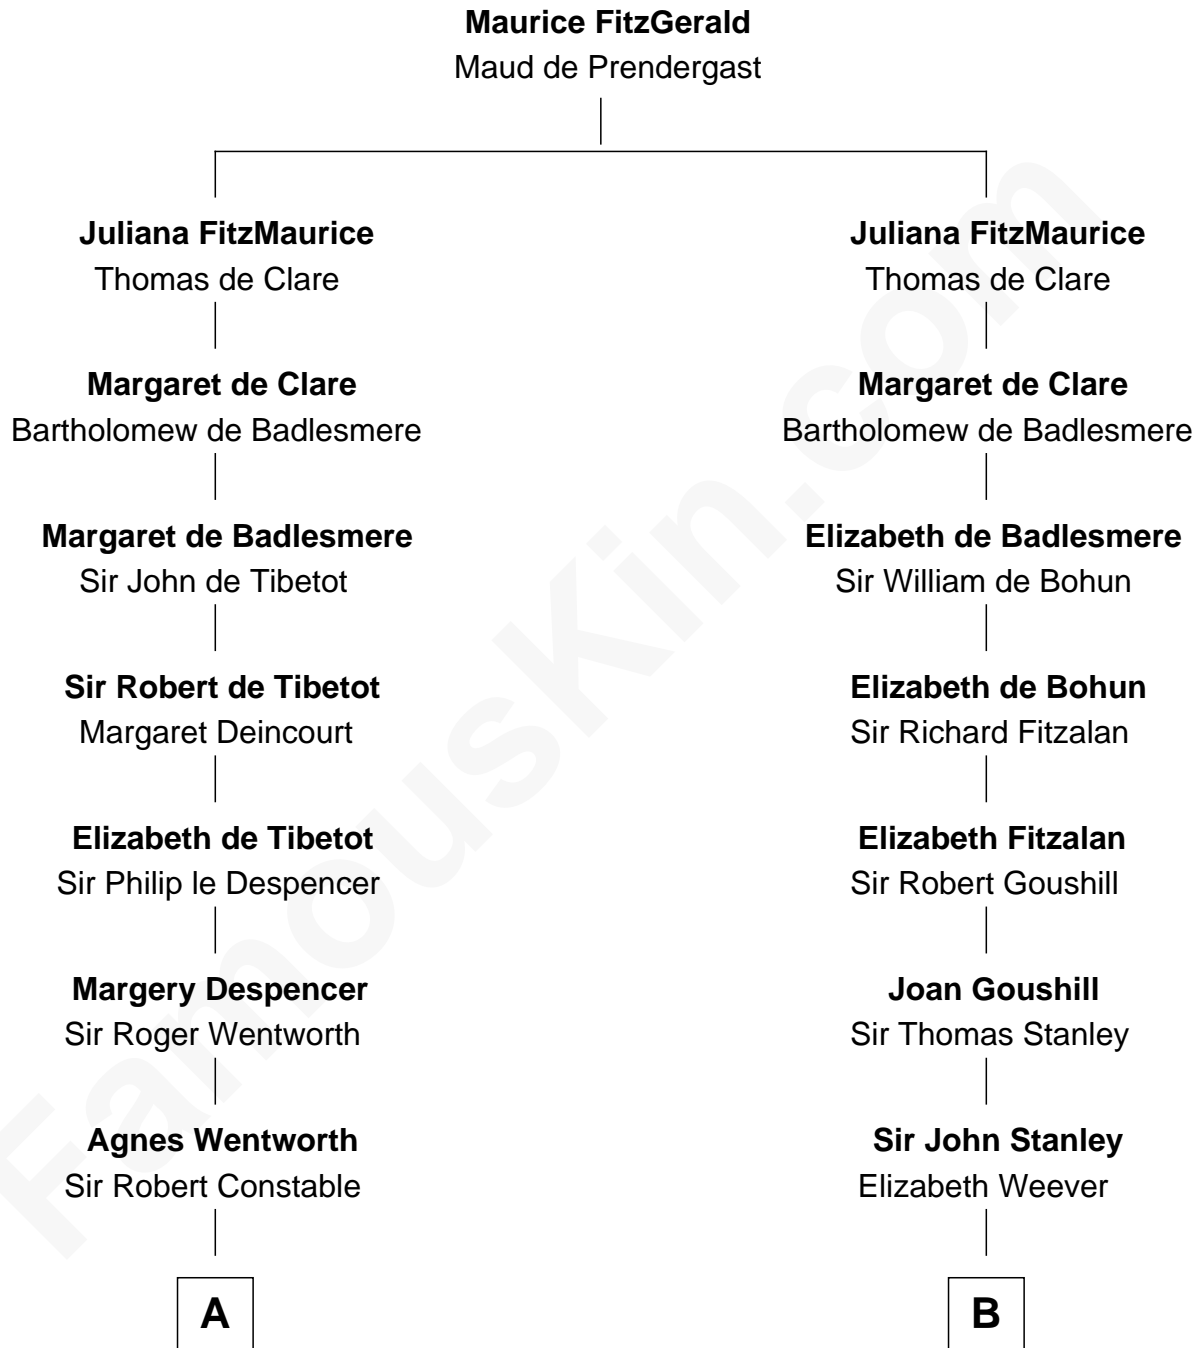

FamousKin.com Relationship Chart of

William Howard Taft

27th U.S. President

20th cousin 1 time removed of

Juliette Gordon Low

Founder of the Girl Scouts

C

Abner Rawson

Mary Allen

Rhoda Rawson

Aaron Taft

Peter Rawson Taft

Sylvia Howard

Alphonso Taft

Louisa Maria Torrey

William Howard Taft