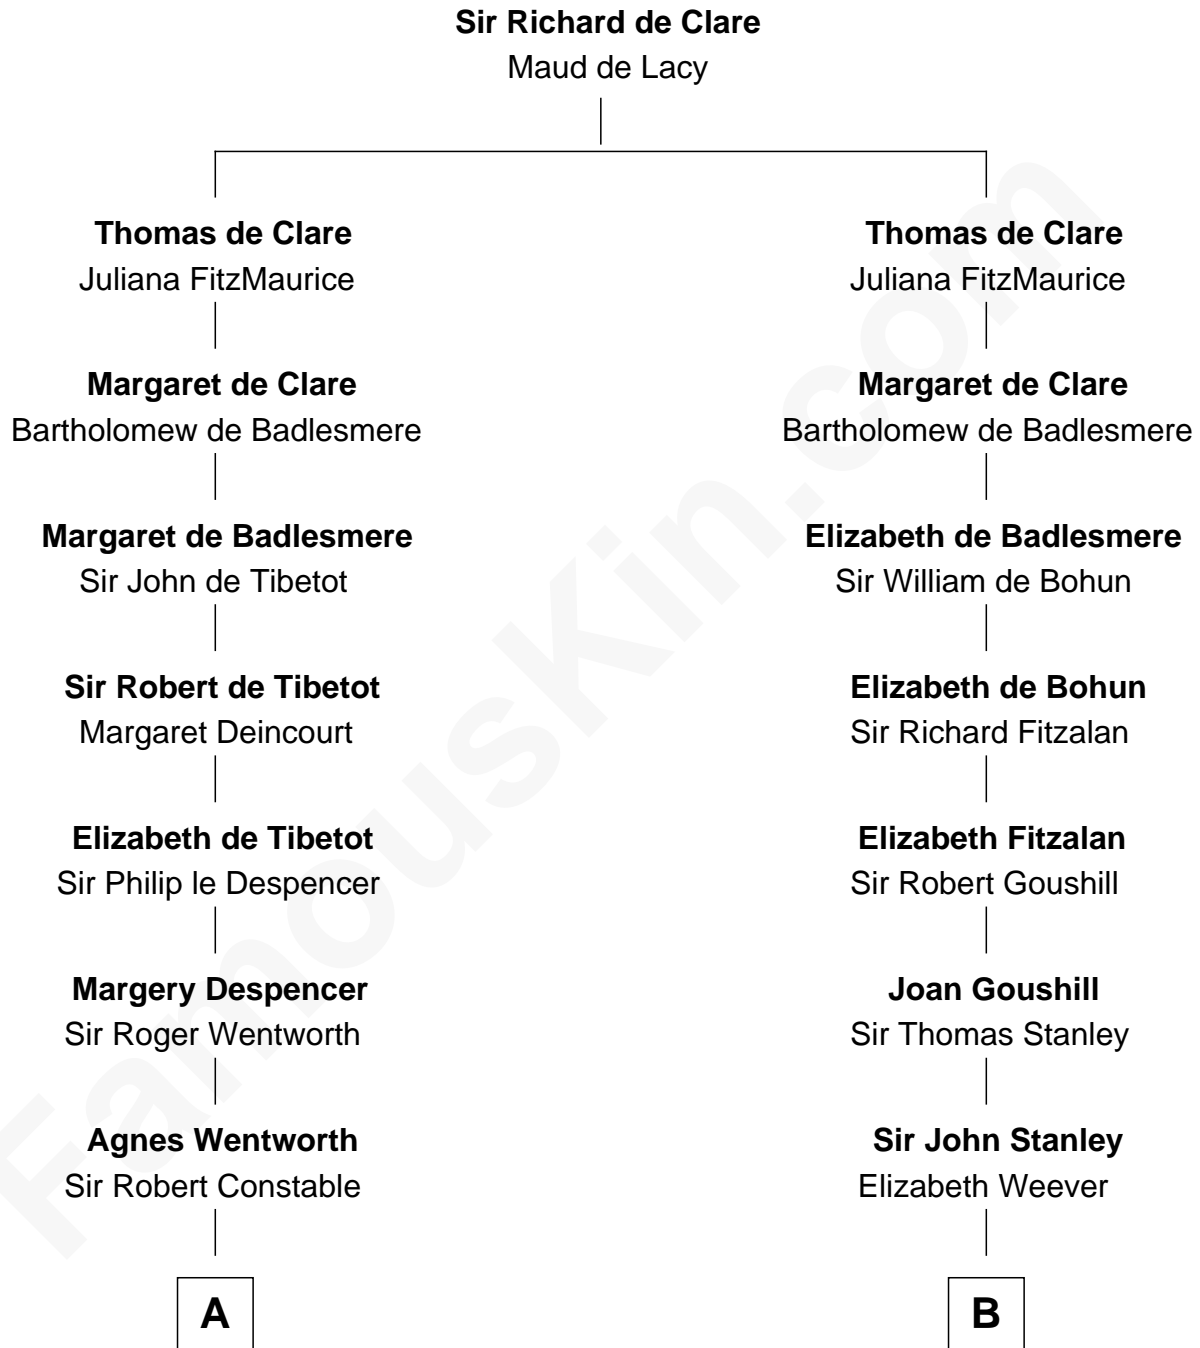

FamousKin.com Relationship Chart of

William Howard Taft

27th U.S. President

20th cousin 1 time removed of

Juliette Gordon Low

Founder of the Girl Scouts

C

Abner Rawson

Mary Allen

Rhoda Rawson

Aaron Taft

Peter Rawson Taft

Sylvia Howard

Alphonso Taft

Louisa Maria Torrey

William Howard Taft