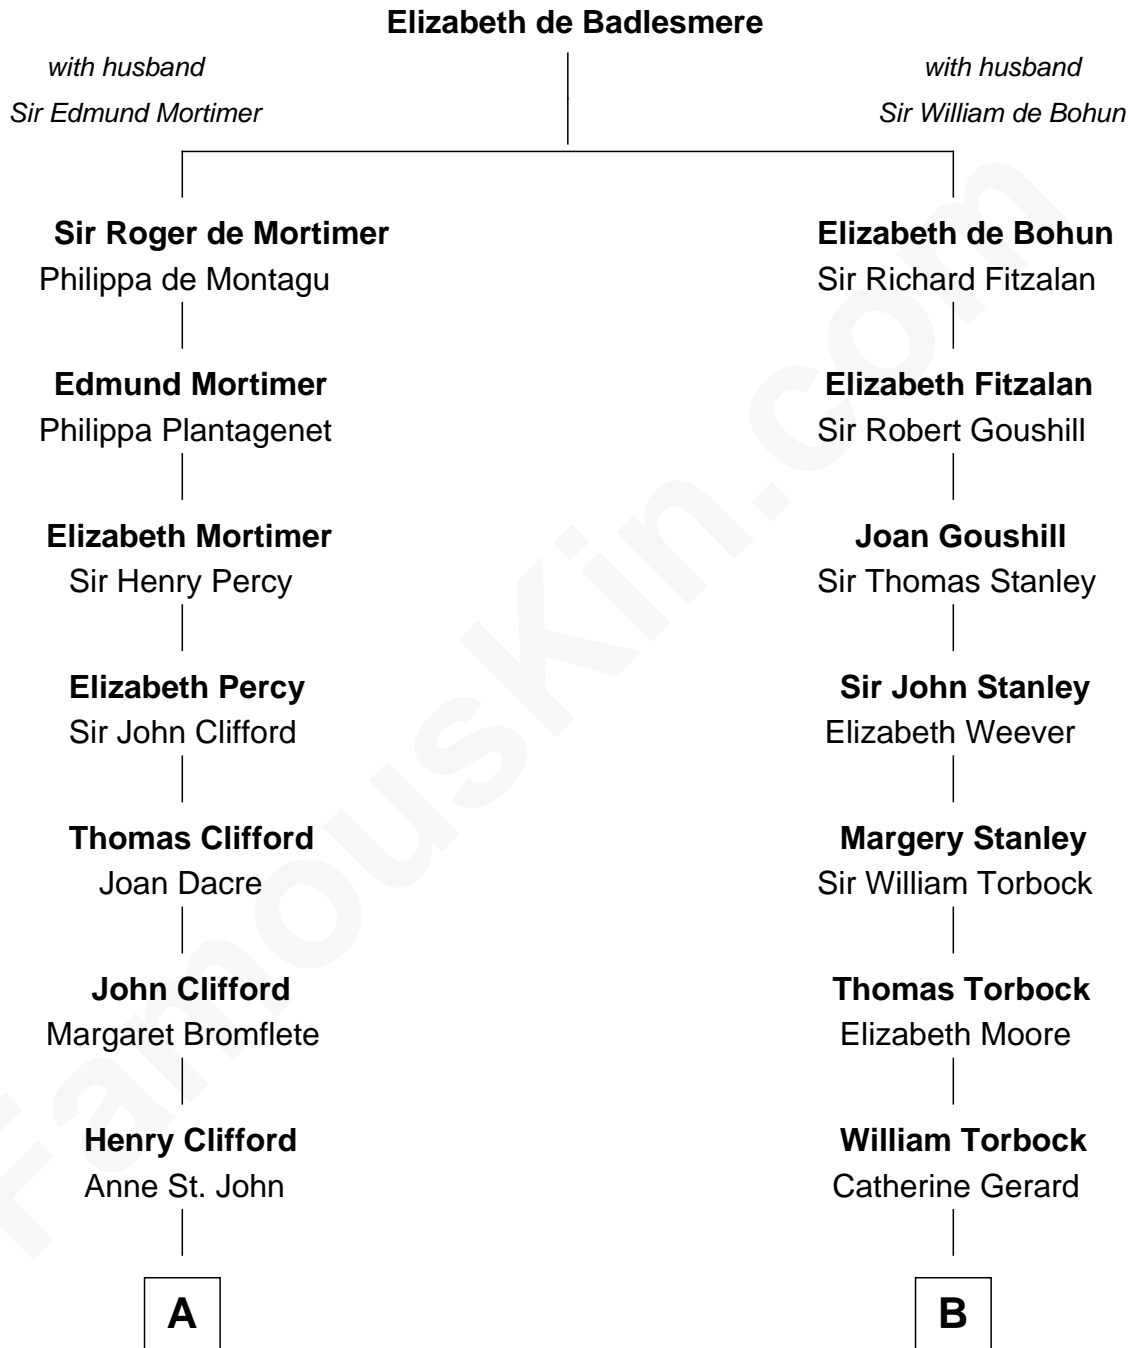

**FamousKin.com**  
**Relationship Chart of**  
**William Howard Taft**  
*27th U.S. President*

17th cousin 2 times removed of

**Juliette Gordon Low**  
*Founder of the Girl Scouts*

**C**

—  
**Peter Rawson Taft**

Sylvia Howard

—  
**Alphonso Taft**

Louisa Maria Torrey

—  
**William Howard Taft**

*27th U.S. President*

FamousKin.com