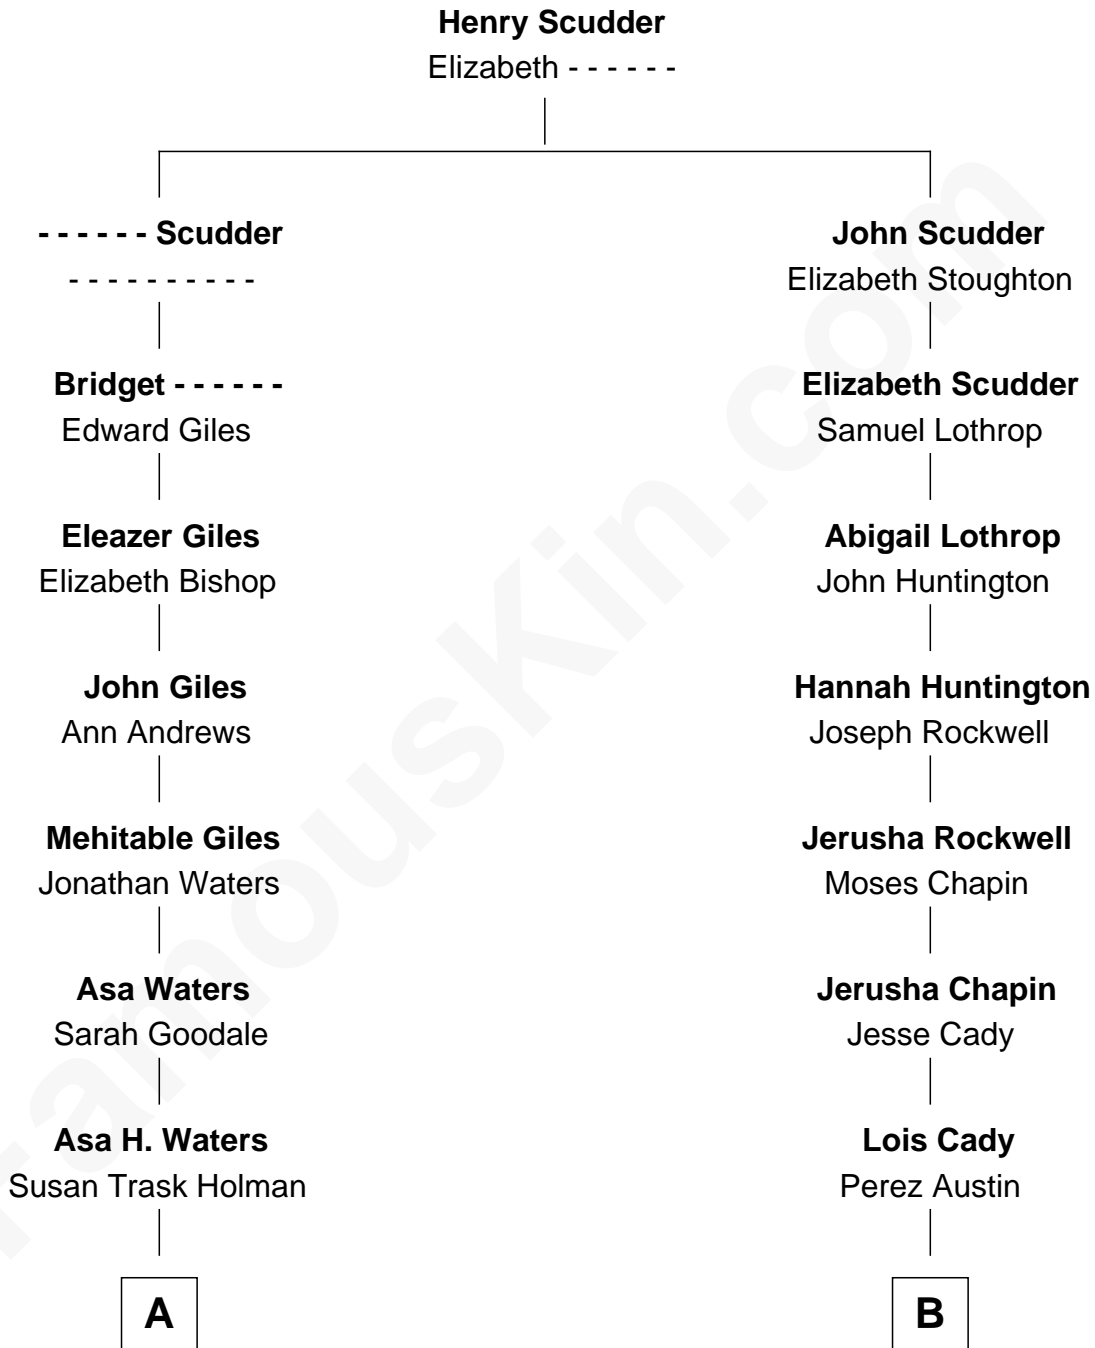

FamousKin.com
Relationship Chart of
William Howard Taft
27th U.S. President

8th cousin 1 time removed of
Horace Austin
6th Governor of Minnesota

A

Susan Holman Waters
Samuel Davenport Torrey

Louisa Maria Torrey
Alphonso Taft

William Howard Taft
27th U.S. President

B

David Austin
Elizabeth Clarke Getchel

Horace Austin
6th Governor of Minnesota

FamousKin.com