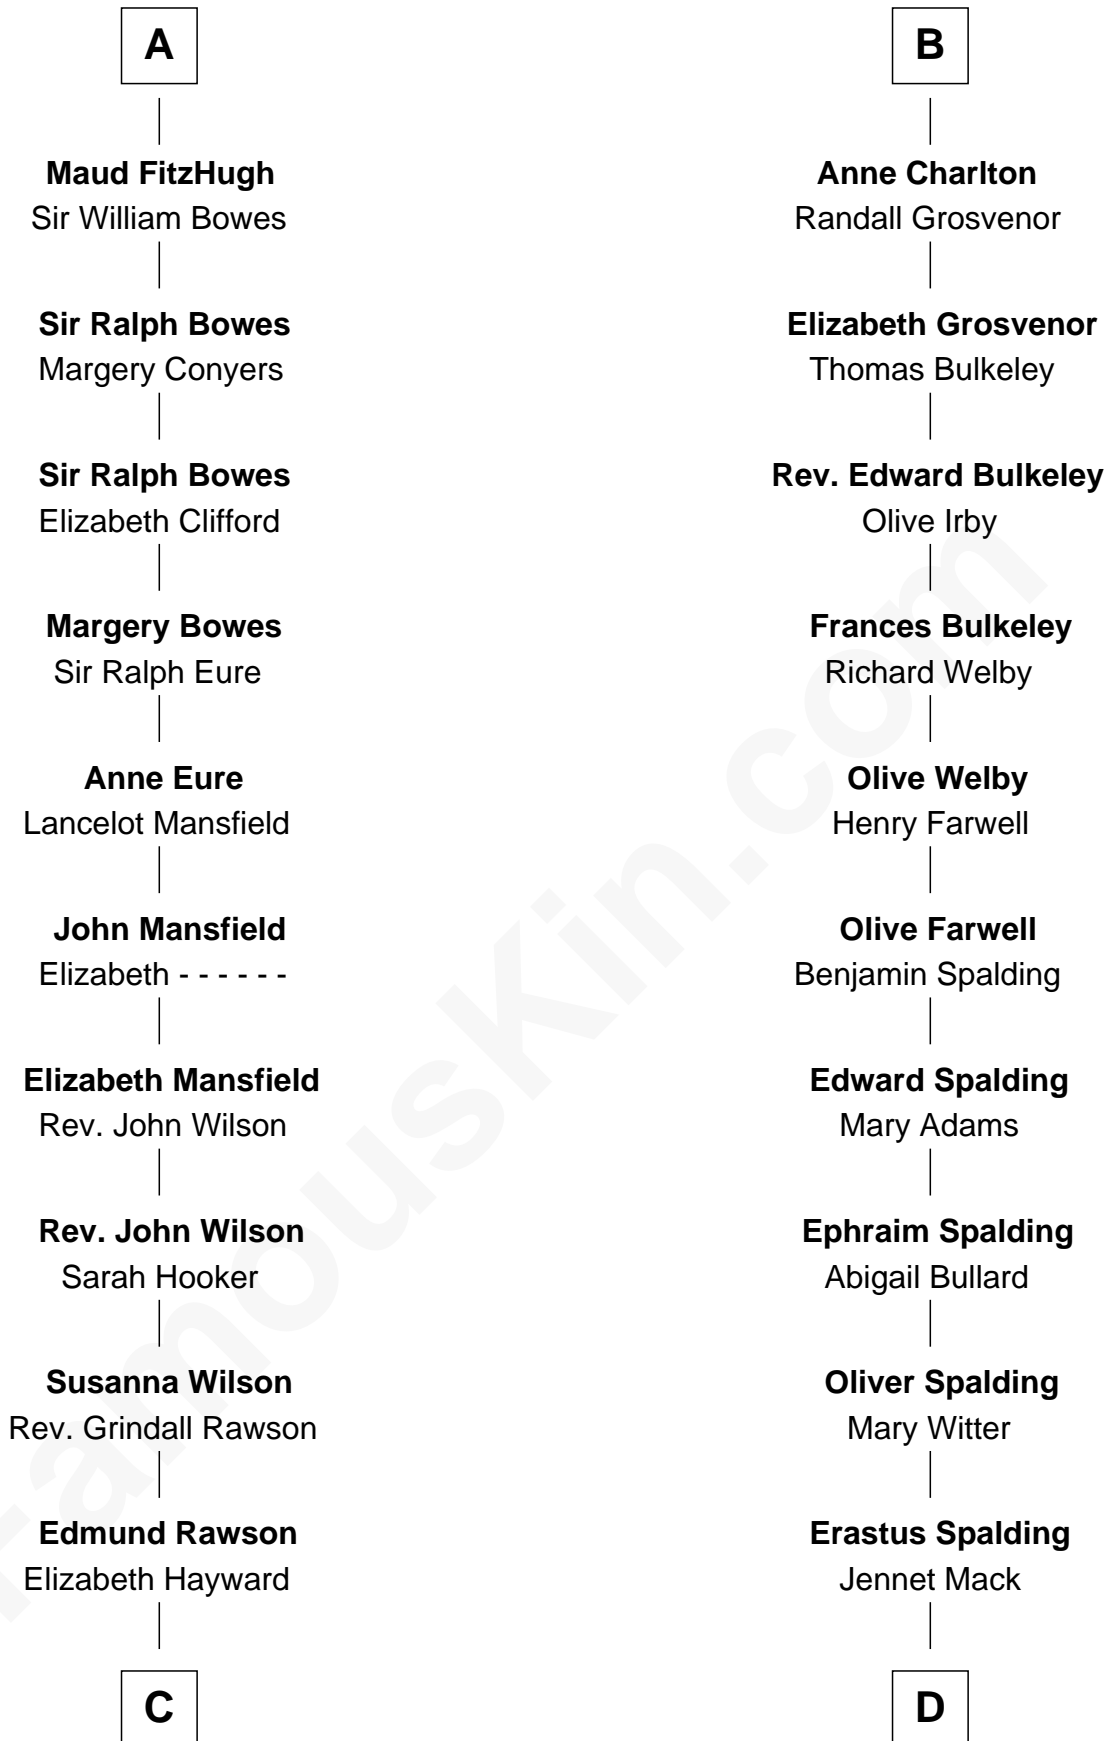

**FamousKin.com**  
**Relationship Chart of**  
**William Howard Taft**  
*27th U.S. President*

20th cousin 1 time removed of  
**Katharine Hepburn**  
*Movie Actress*

**Sir Roger de Somery**  
 Nichole d'Aubenev

**C**

**Abner Rawson**

Mary Allen

**Rhoda Rawson**

Aaron Taft

**Peter Rawson Taft**

Sylvia Howard

**Alphonso Taft**

Louisa Maria Torrey

**William Howard Taft**

*27th U.S. President*

**D**

**Martha Ann Spalding**

Leman Benton Garlinghouse

**Caroline Garlinghouse**

Alfred Augustus Houghton