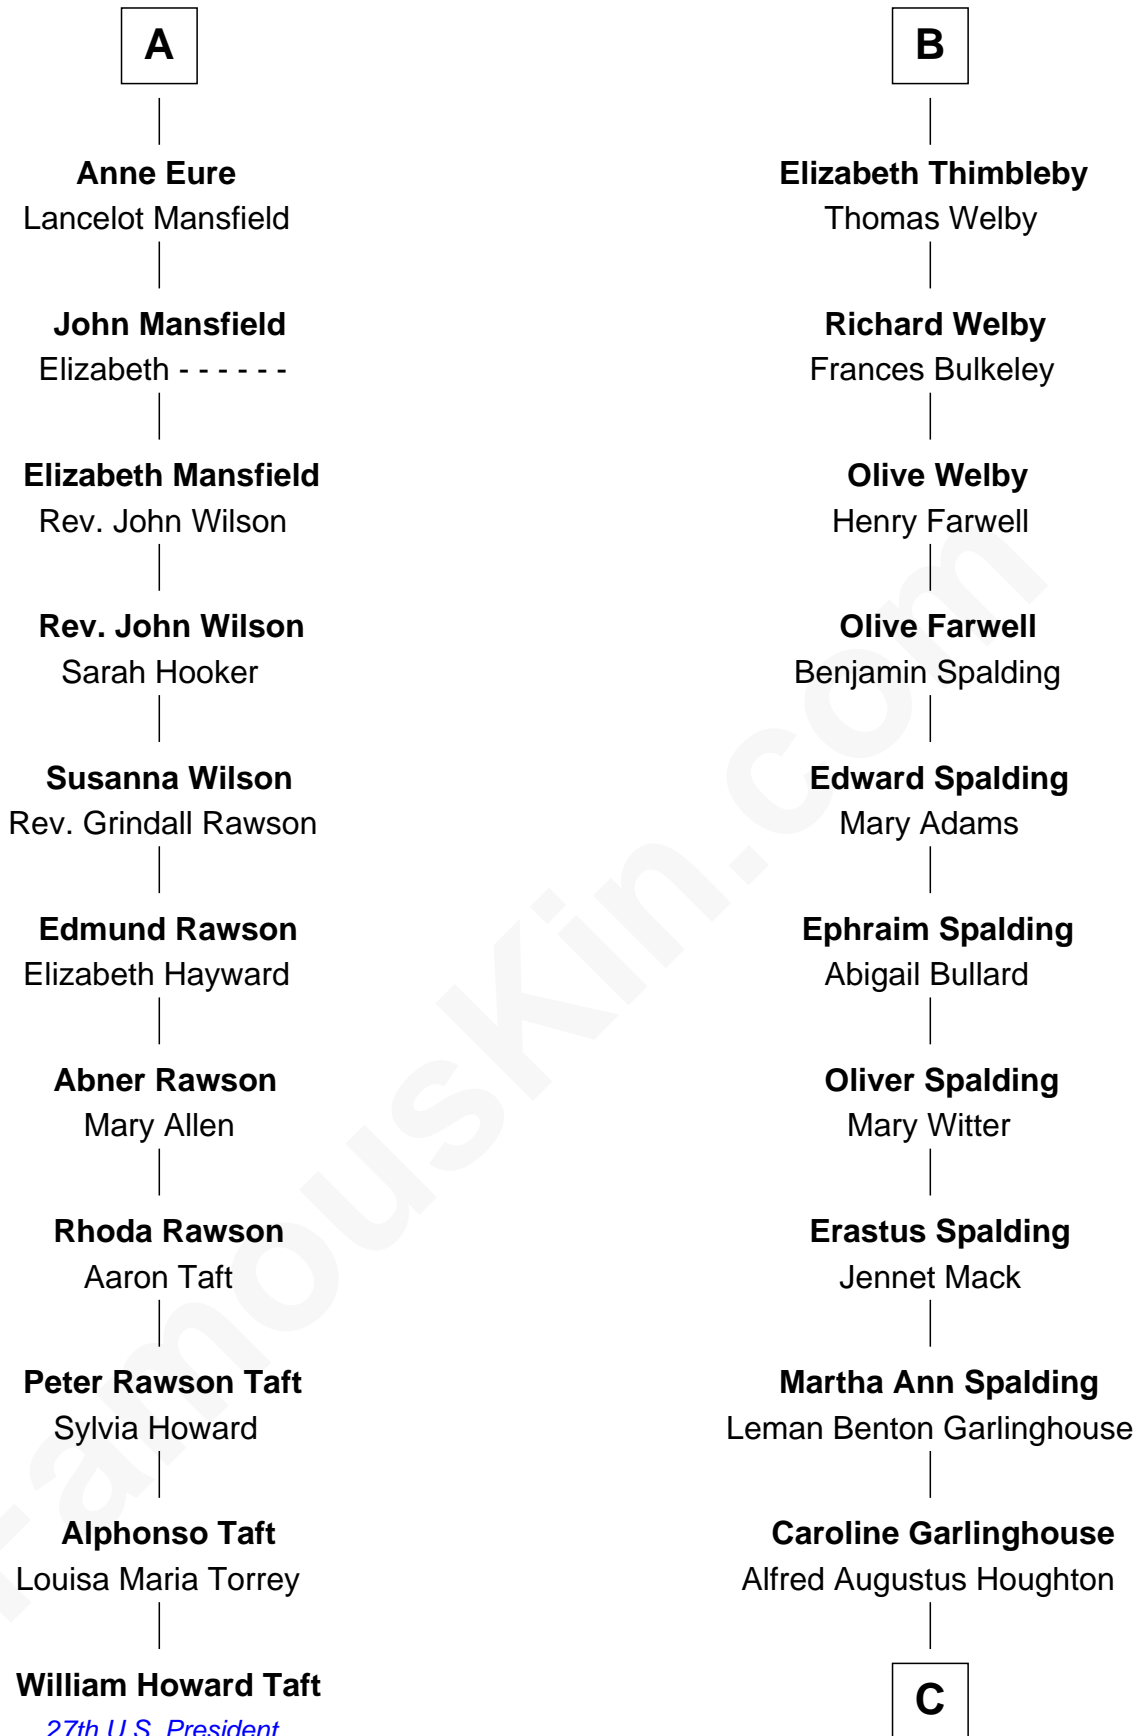

FamousKin.com
Relationship Chart of
William Howard Taft
27th U.S. President

17th cousin 1 time removed of
Katharine Hepburn
Movie Actress

C

|
Katharine Martha Houghton

Thomas Norval Hepburn

|
Katharine Hepburn

Movie Actress

FamousKin.com