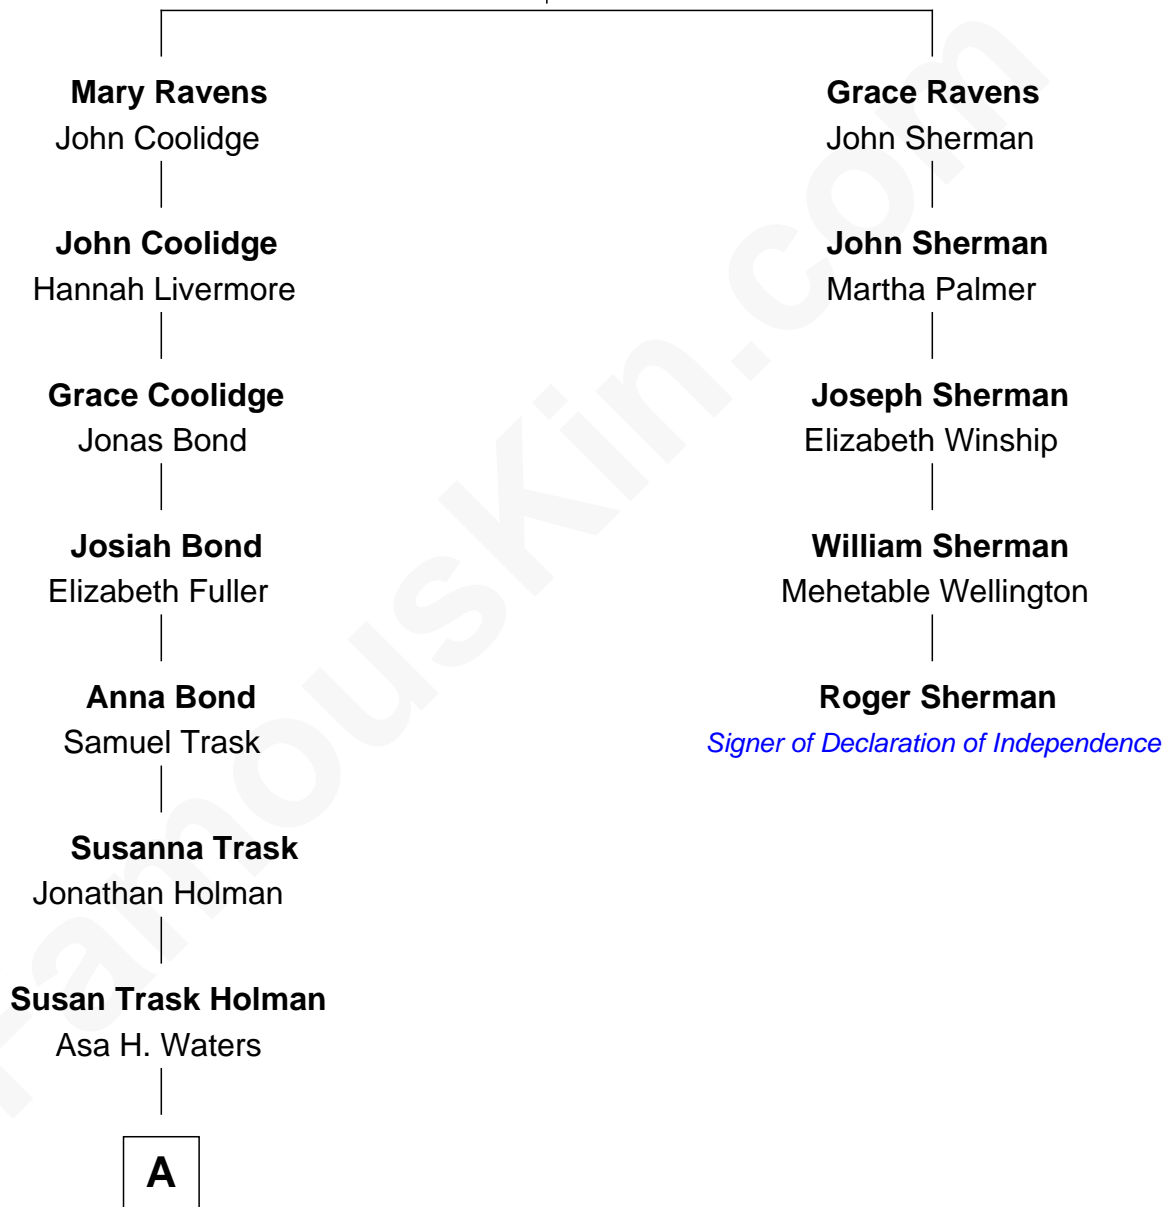

**FamousKin.com**  
**Relationship Chart of**  
**William Howard Taft**  
*27th U.S. President*

4th cousin 5 times removed of

**Roger Sherman**  
*Signer of the Declaration of Independence*

**Rev. Richard Ravens**  
 Elizabeth Hedge

**A**

—  
**Susan Holman Waters**  
Samuel Davenport Torrey

—  
**Louisa Maria Torrey**  
Alphonso Taft

—  
**William Howard Taft**  
*27th U.S. President*

FamousKin.com