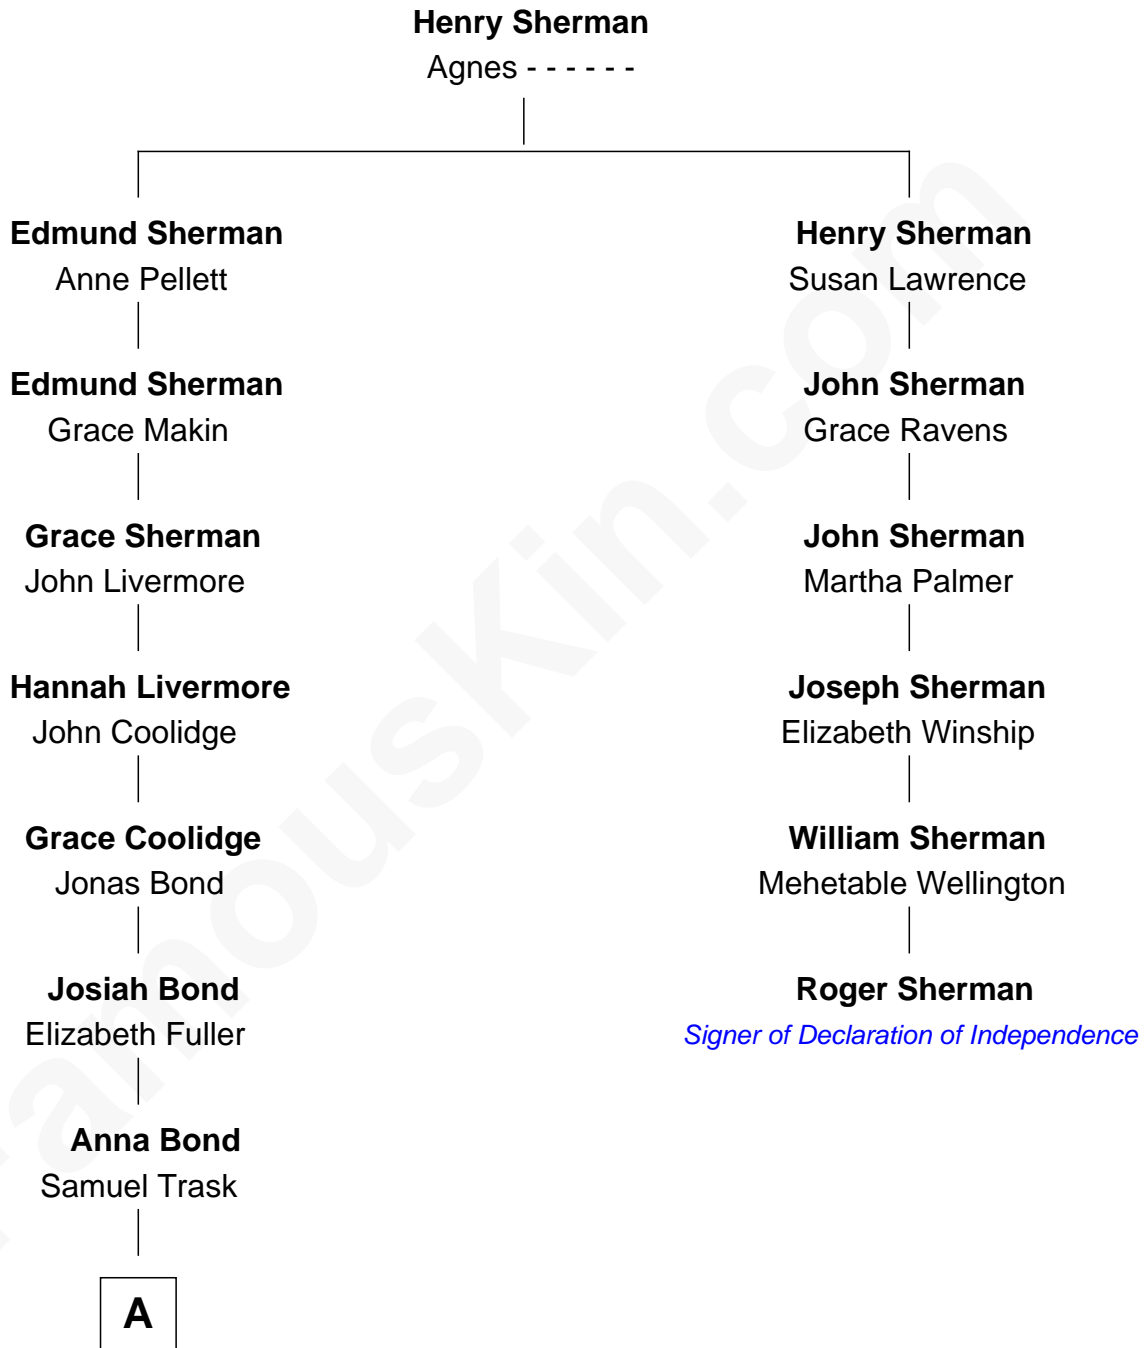

**FamousKin.com**  
**Relationship Chart of**  
**William Howard Taft**  
*27th U.S. President*

5th cousin 6 times removed of

**Roger Sherman**  
*Signer of the Declaration of Independence*

**A**

—  
**Susanna Trask**  
Jonathan Holman

—  
**Susan Trask Holman**  
Asa H. Waters

—  
**Susan Holman Waters**  
Samuel Davenport Torrey

—  
**Louisa Maria Torrey**  
Alphonso Taft

—  
**William Howard Taft**  
*27th U.S. President*

FamousKin.com