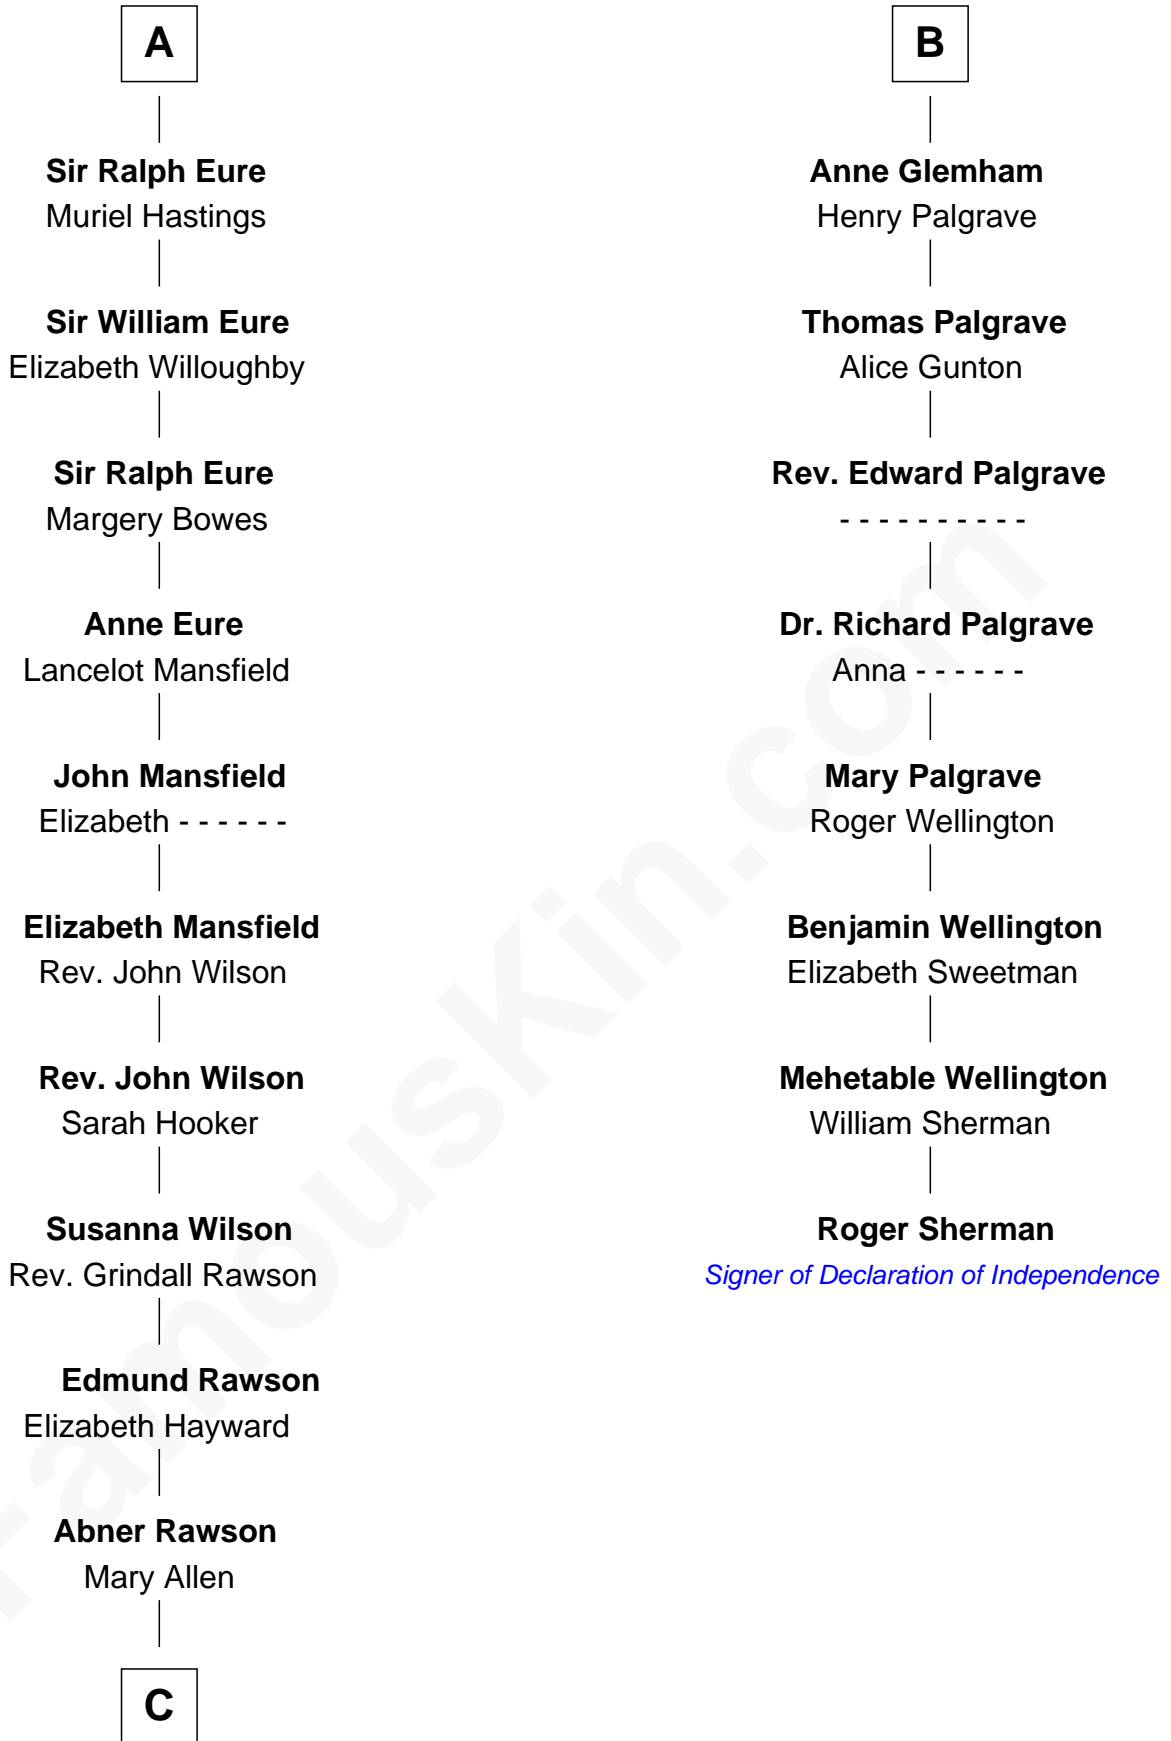

FamousKin.com
Relationship Chart of
William Howard Taft
27th U.S. President

14th cousin 6 times removed of

Roger Sherman
Signer of the Declaration of Independence

C

—
Rhoda Rawson

Aaron Taft

—
Peter Rawson Taft

Sylvia Howard

—
Alphonso Taft

Louisa Maria Torrey

—
William Howard Taft

27th U.S. President

FamousKin.com