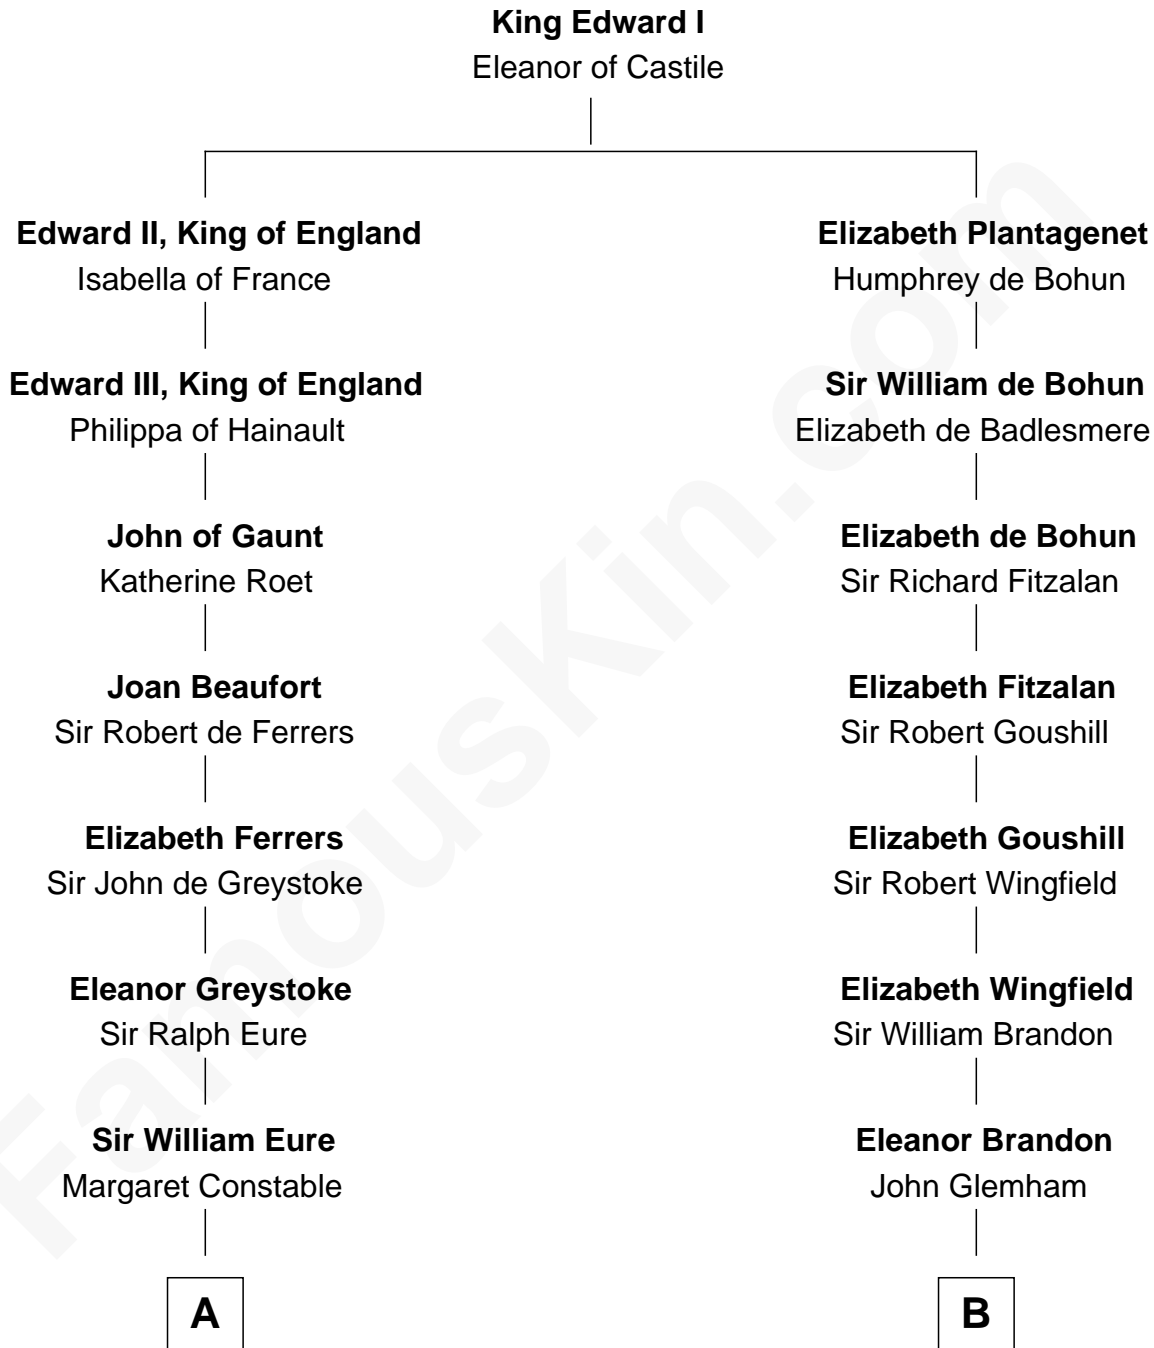

FamousKin.com
Relationship Chart of
William Howard Taft
27th U.S. President

14th cousin 6 times removed of

Roger Sherman
Signer of the Declaration of Independence

C

—
Rhoda Rawson

Aaron Taft

—
Peter Rawson Taft

Sylvia Howard

—
Alphonso Taft

Louisa Maria Torrey

—
William Howard Taft

27th U.S. President

FamousKin.com