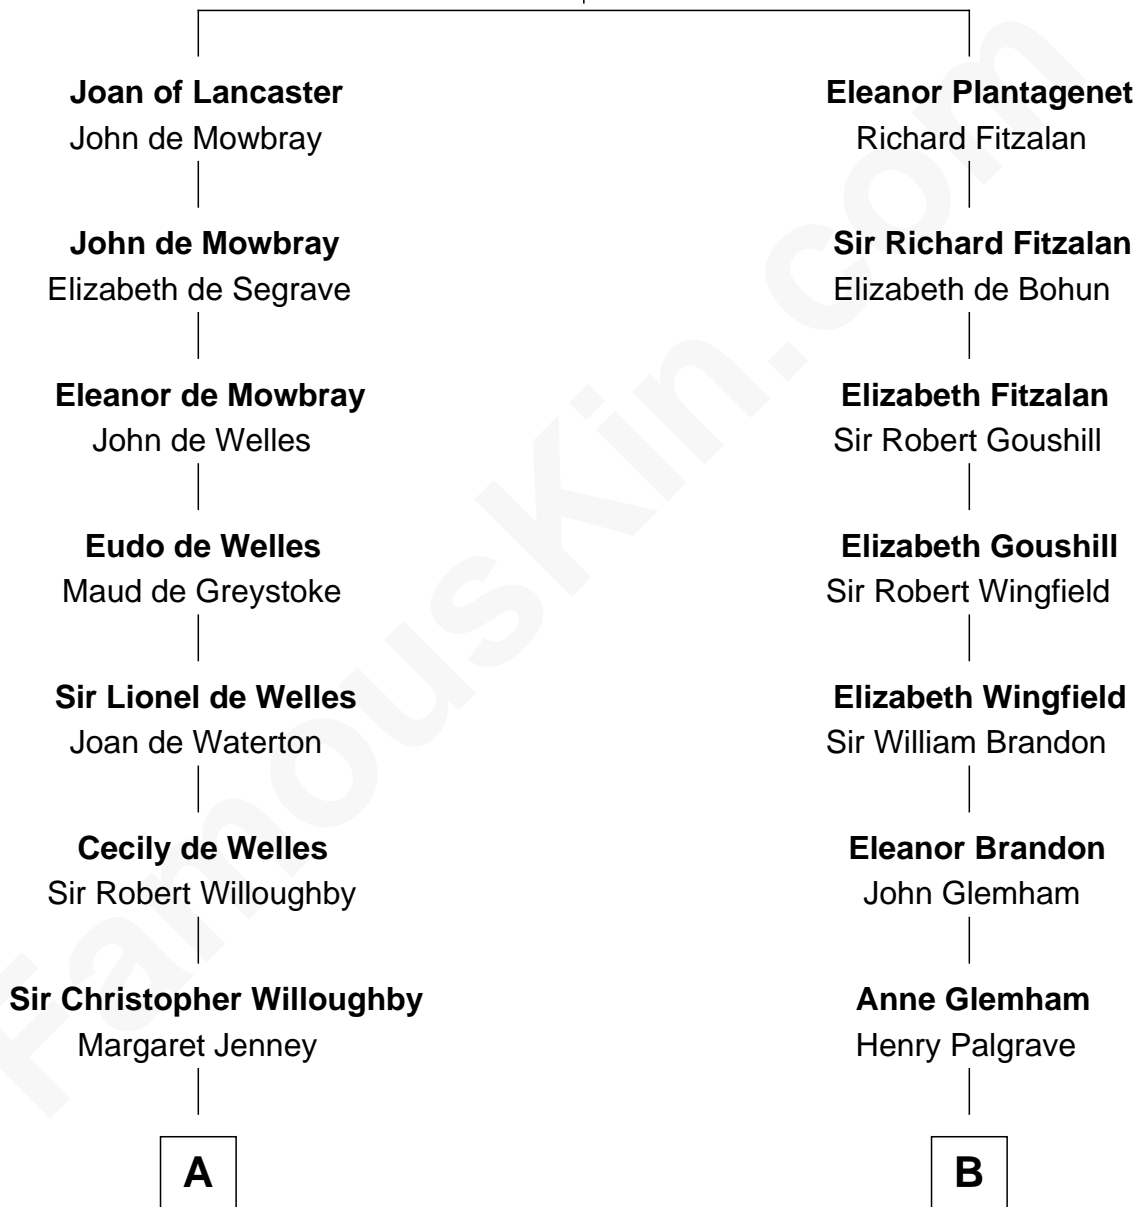

FamousKin.com
Relationship Chart of
William Howard Taft
27th U.S. President

13th cousin 6 times removed of

Roger Sherman
Signer of the Declaration of Independence

Henry Plantagenet
 Maud de Chaworth

C

—
Peter Rawson Taft

Sylvia Howard

—
Alphonso Taft

Louisa Maria Torrey

—
William Howard Taft

27th U.S. President

FamousKin.com