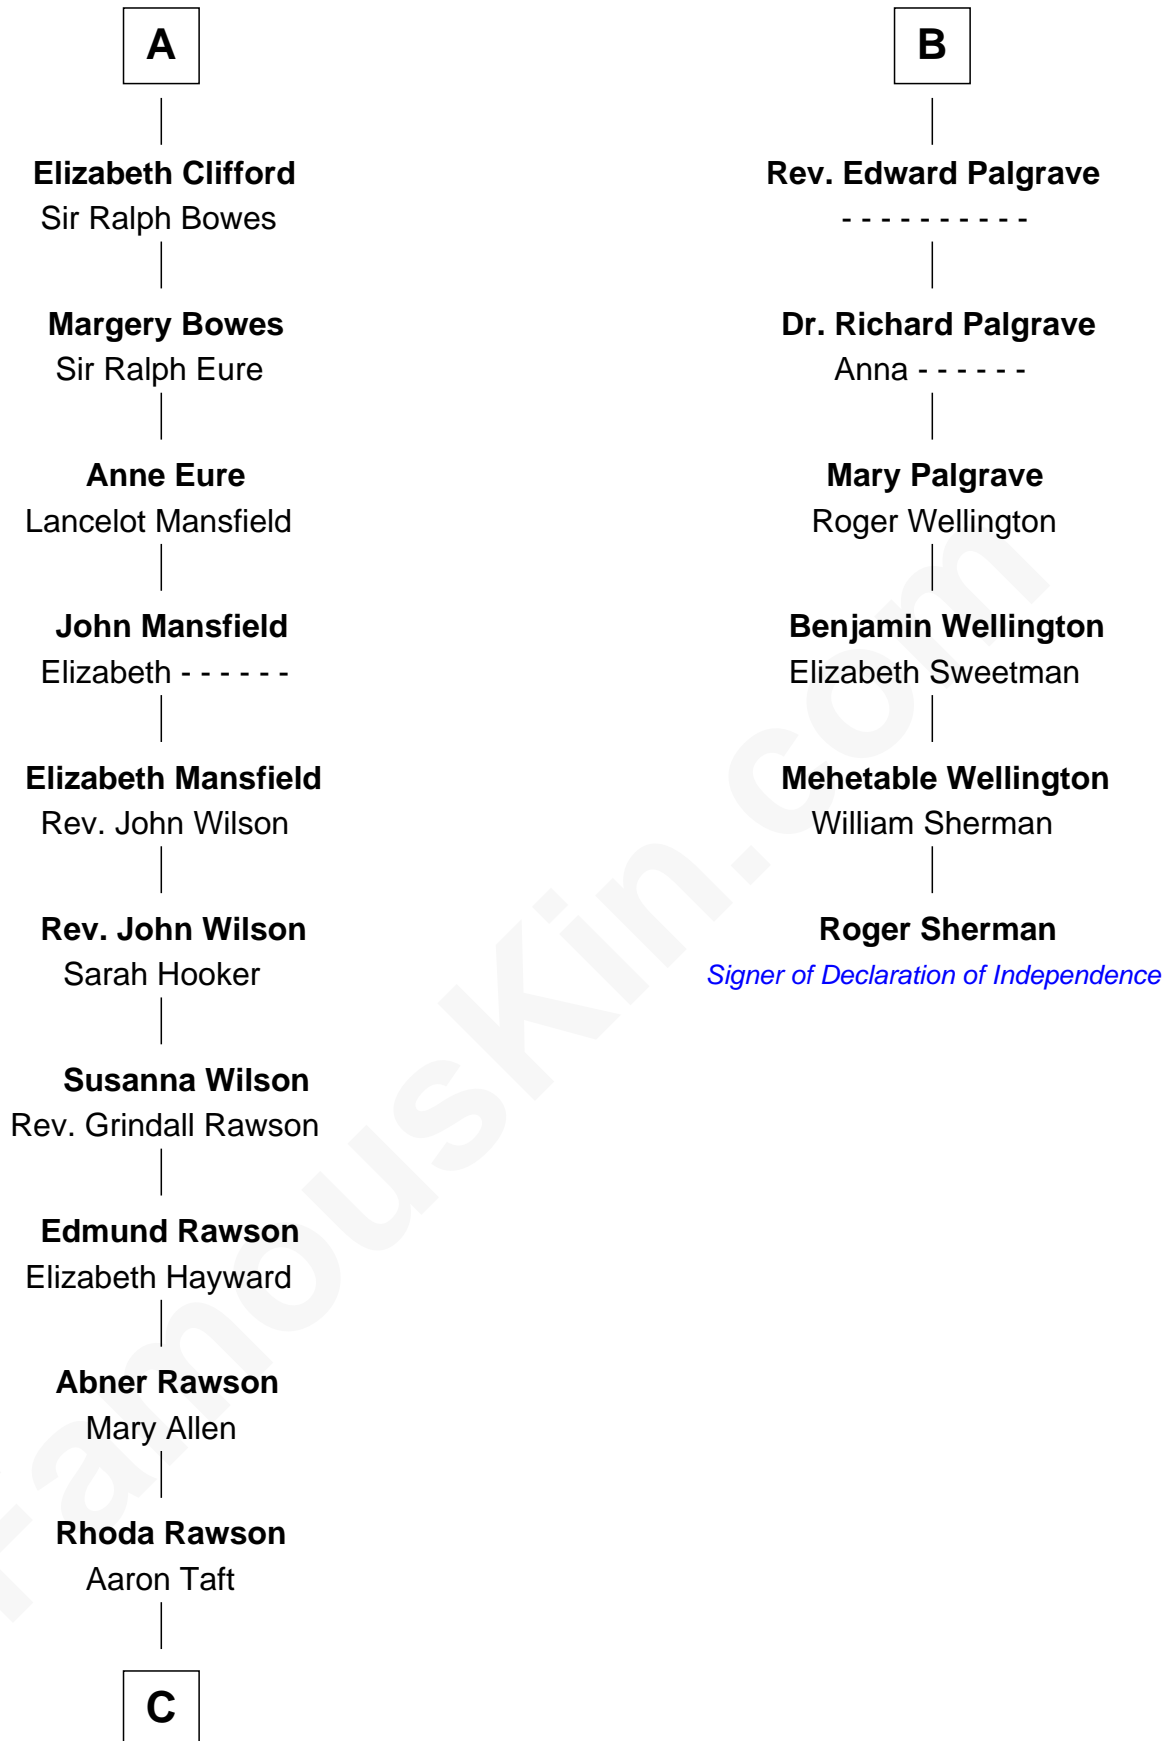

**FamousKin.com**  
**Relationship Chart of**  
**William Howard Taft**  
*27th U.S. President*

12th cousin 7 times removed of

**Roger Sherman**  
*Signer of the Declaration of Independence*

**C**

—  
**Peter Rawson Taft**

Sylvia Howard

—  
**Alphonso Taft**

Louisa Maria Torrey

—  
**William Howard Taft**

*27th U.S. President*

FamousKin.com