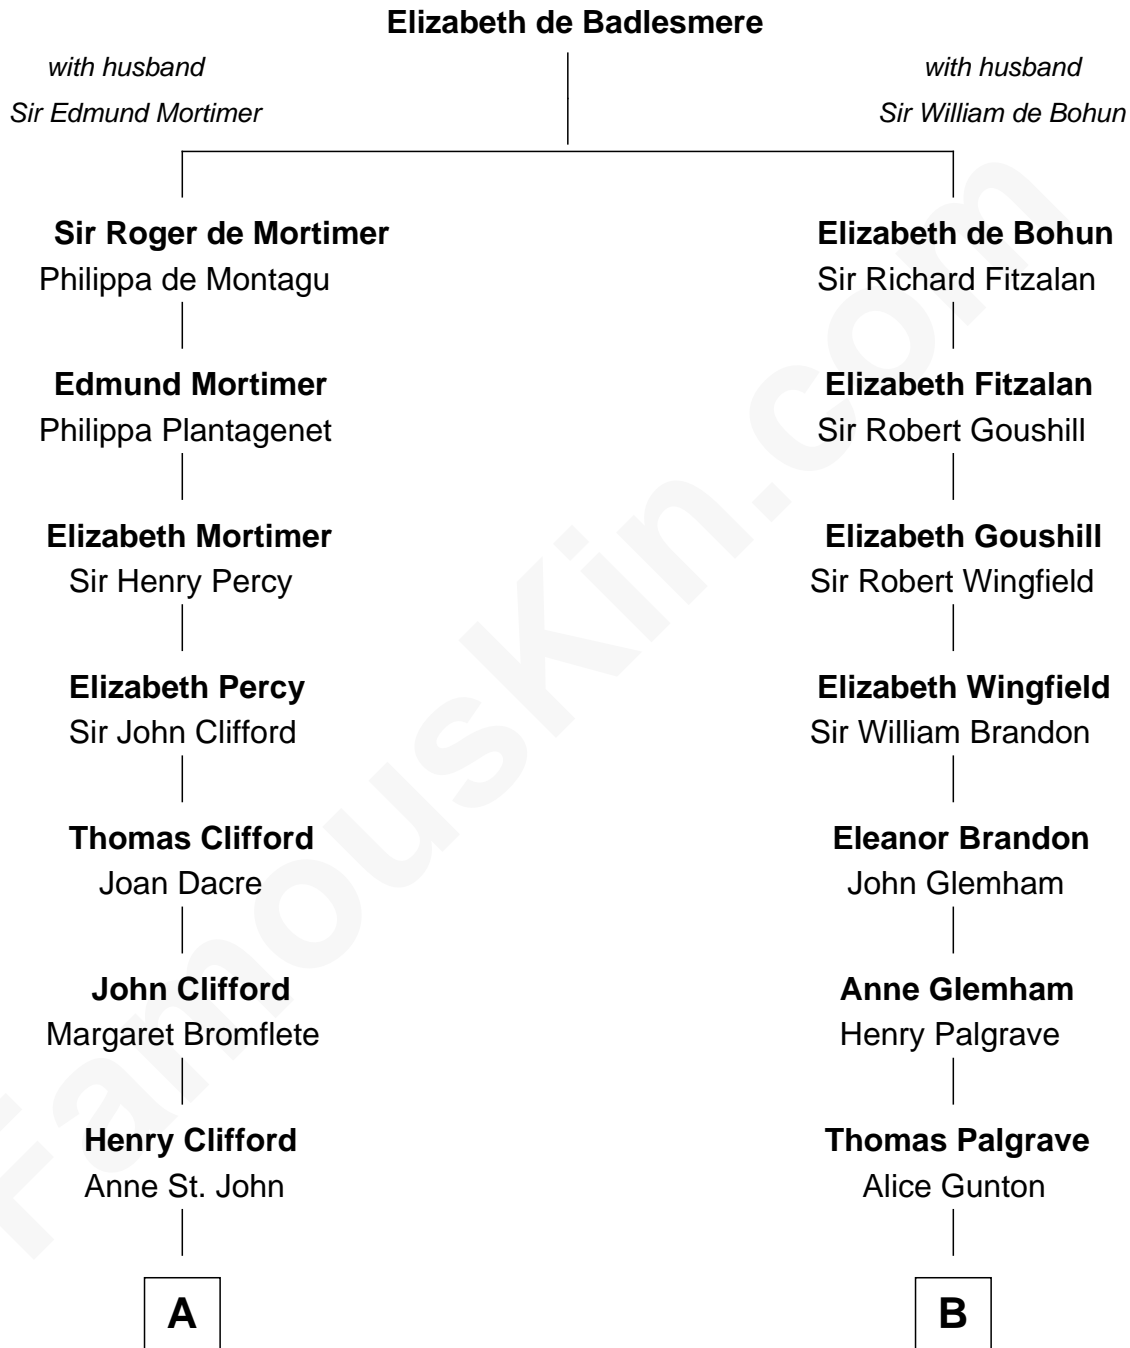

**FamousKin.com**  
**Relationship Chart of**  
**William Howard Taft**  
*27th U.S. President*

12th cousin 7 times removed of

**Roger Sherman**  
*Signer of the Declaration of Independence*

**C**

—  
**Peter Rawson Taft**

Sylvia Howard

—  
**Alphonso Taft**

Louisa Maria Torrey

—  
**William Howard Taft**

*27th U.S. President*

FamousKin.com