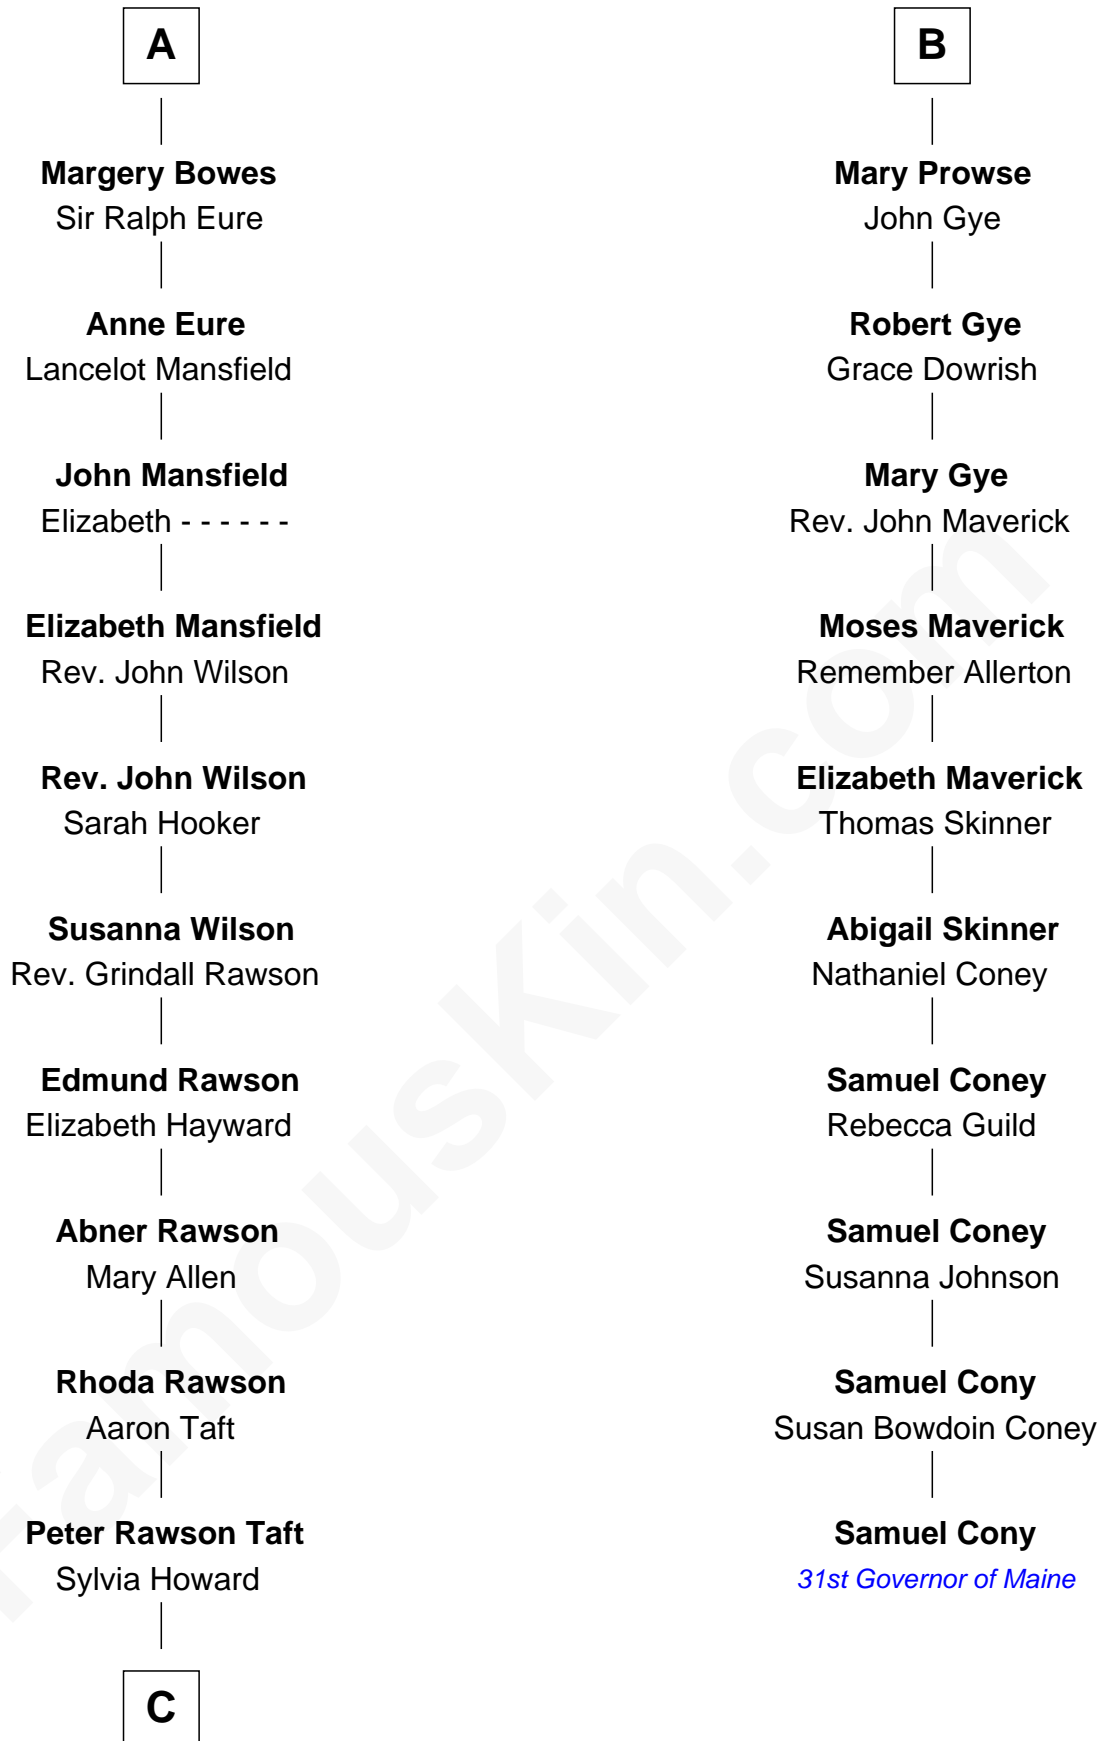

**FamousKin.com**  
**Relationship Chart of**  
**William Howard Taft**  
*27th U.S. President*

**16th cousin 2 times removed of**  
**Samuel Cony**  
*31st Governor of Maine*

**Sir Maurice de Berkeley**  
 Eve la Zouche

**C**

—  
**Alphonso Taft**  
Louisa Maria Torrey

—  
**William Howard Taft**  
*27th U.S. President*

FamousKin.com