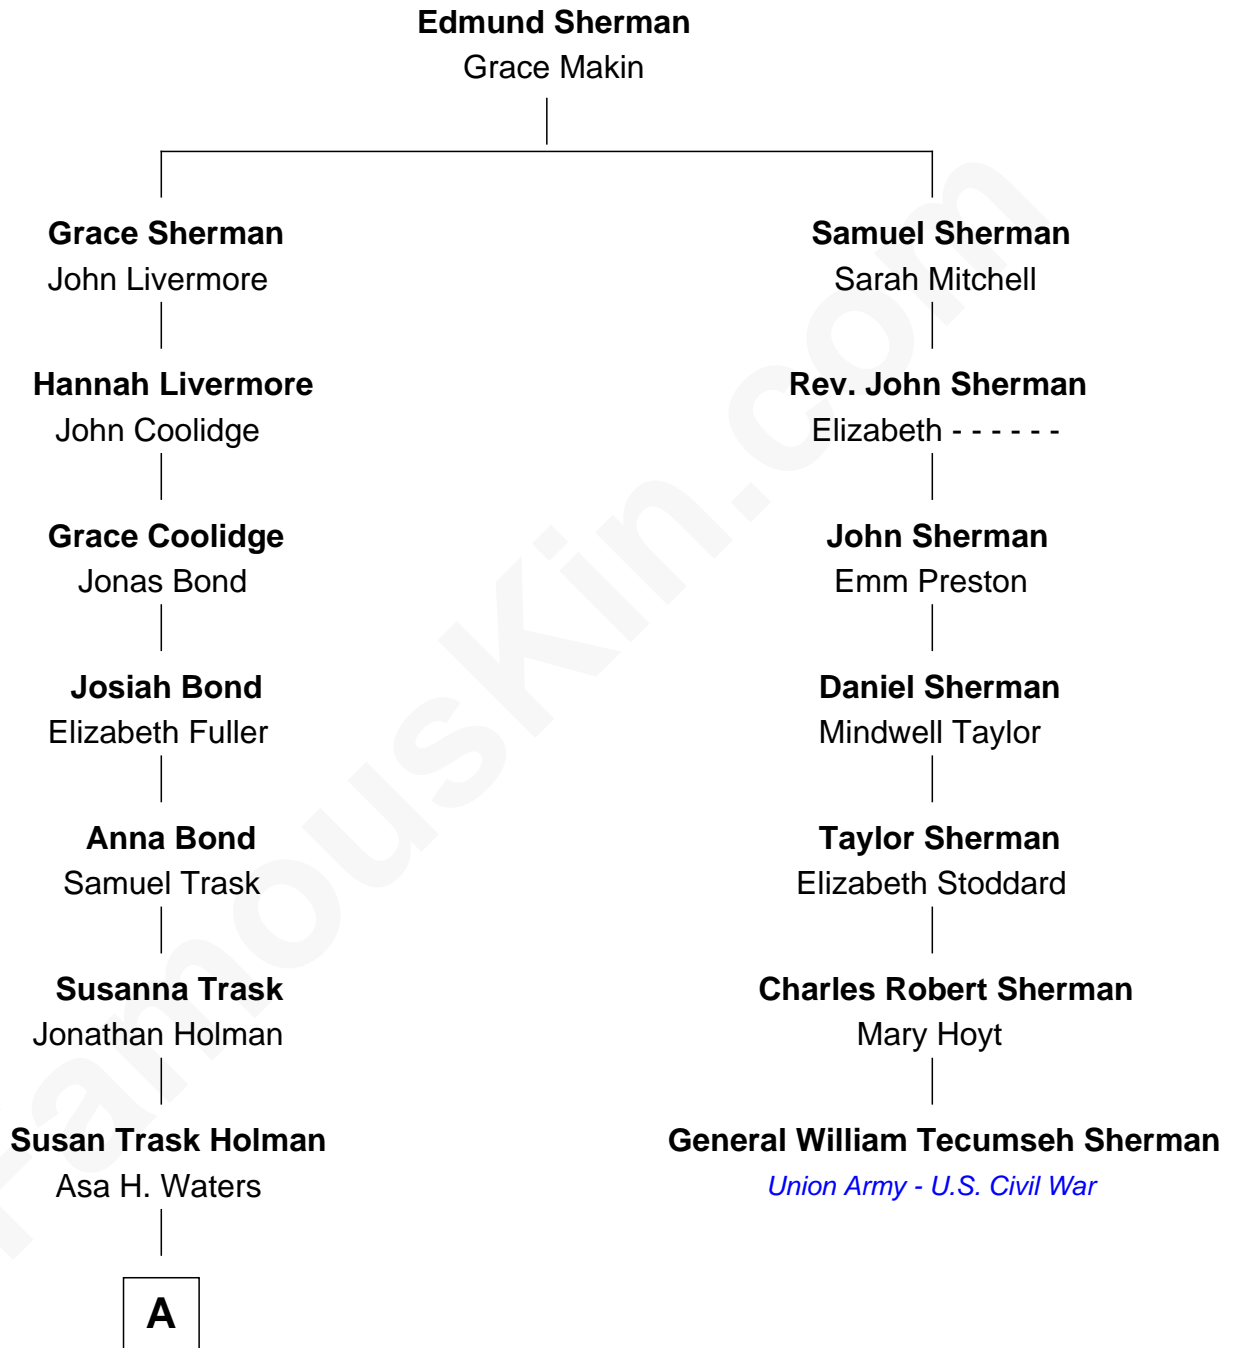

FamousKin.com
Relationship Chart of
William Howard Taft
27th U.S. President

6th cousin 3 times removed of

General William Tecumseh Sherman
Union Army - U.S. Civil War

A

—
Susan Holman Waters
Samuel Davenport Torrey

—
Louisa Maria Torrey
Alphonso Taft

—
William Howard Taft
27th U.S. President

FamousKin.com