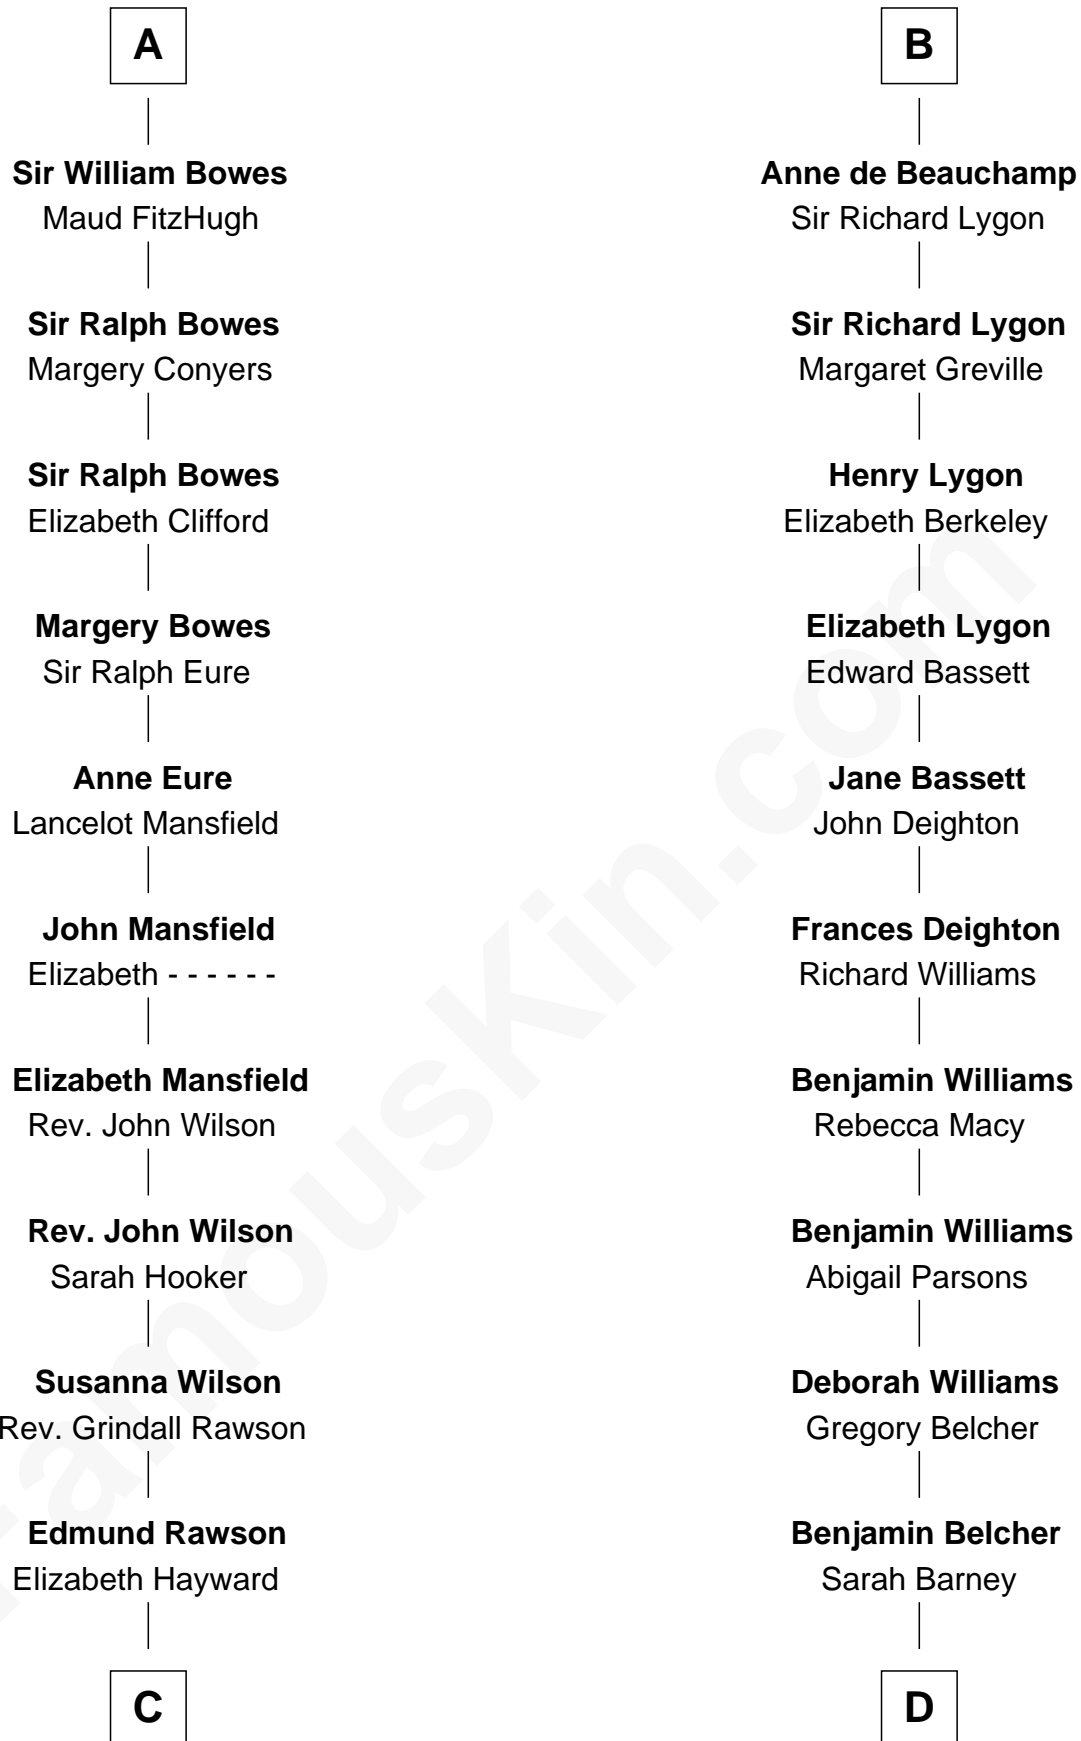

FamousKin.com
Relationship Chart of
William Howard Taft
27th U.S. President

20th cousin 1 time removed of
General Douglas MacArthur
U.S. Army - World War II

C

Abner Rawson

Mary Allen

Rhoda Rawson

Aaron Taft

Peter Rawson Taft

Sylvia Howard

Alphonso Taft

Louisa Maria Torrey

William Howard Taft

27th U.S. President

D

Benjamin Barney Belcher